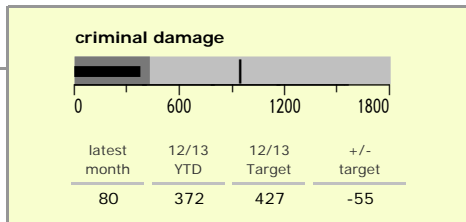

North West Leicestershire District : crime reduction dashboard 2012/13 : August 2012

national indicators

- NI15 : serious violent crime 0.19
- NI20 : assault with less serious injury 3.40
- NI16 : serious acquisitive crime 10.09

(Rate per 1,000 population)

top 10 high crime areas

Area	recorded offences 12/13 YTD
● Castle Donington West & Donington Park	220
Coalville Centre	163
Diseworth, Belton & Gracedieu	85
● Castle Donington North East & Hemmington	84
Greenhill Centre	78
Snibston East	77
● Ashby Castle North	56
Castle Donington South	53
● Measham Centre	53
● Bardon	52