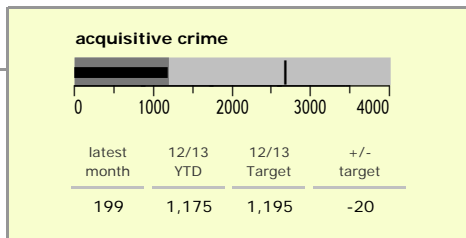

North West Leicestershire District : crime reduction dashboard 2012/13 : August 2012

national indicators

- NI15 : serious violent crime 0.19
- NI20 : assault with less serious injury 3.40
- NI16 : serious acquisitive crime 10.09

(Rate per 1,000 population)

top 10 high crime areas

Area	recorded offences 12/13 YTD
● Castle Donington West & Donington Park	220
Coalville Centre	163
Diseworth, Belton & Gracedieu	85
● Castle Donington North East & Hemmington	84
Greenhill Centre	78
Snibston East	77
● Ashby Castle North	56
Castle Donington South	53
● Measham Centre	53
● Bardon	52