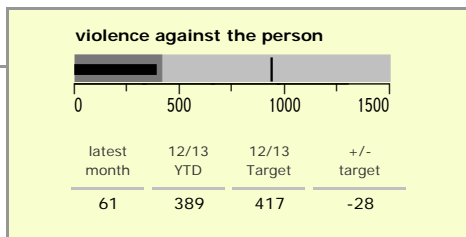

North West Leicestershire District : crime reduction dashboard 2012/13 : August 2012

national indicators

- NI15 : serious violent crime 0.19
- NI20 : assault with less serious injury 3.40
- NI16 : serious acquisitive crime 10.09

(Rate per 1,000 population)

top 10 high crime areas

Area	recorded offences 12/13 YTD
● Castle Donington West & Donington Park	220
Coalville Centre	163
Diseworth, Belton & Gracedieu	85
● Castle Donington North East & Hemmington	84
Greenhill Centre	78
Snibston East	77
● Ashby Castle North	56
Castle Donington South	53
● Measham Centre	53
● Bardon	52