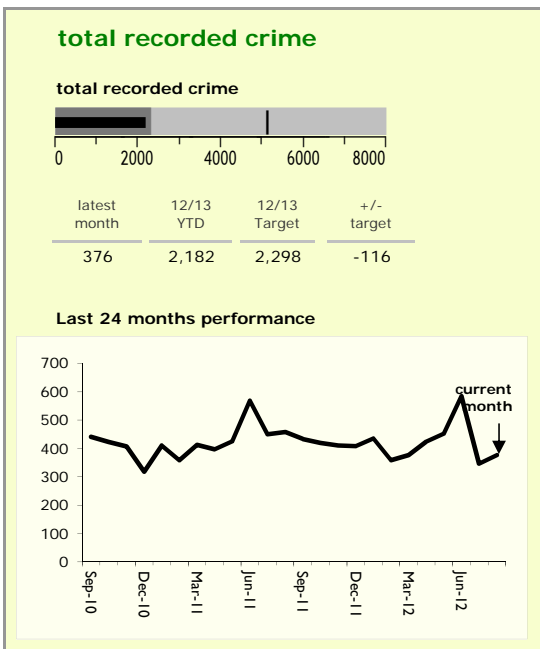

North West Leicestershire District : crime reduction dashboard 2012/13 : August 2012

national indicators

- NI15 : serious violent crime 0.19
- NI20 : assault with less serious injury 3.40
- NI16 : serious acquisitive crime 10.09

(Rate per 1,000 population)

top 10 high crime areas

Area	recorded offences 12/13 YTD
● Castle Donington West & Donington Park	220
Coalville Centre	163
Diseworth, Belton & Gracedieu	85
● Castle Donington North East & Hemmington	84
Greenhill Centre	78
Snibston East	77
● Ashby Castle North	56
Castle Donington South	53
● Measham Centre	53
● Bardon	52

key

- over target by 25% or less
- more than 25% over target