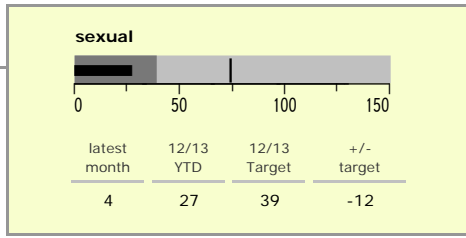

North West Leicestershire District : crime reduction dashboard 2012/13 : August 2012

national indicators

- NI15 : serious violent crime 0.19
- NI20 : assault with less serious injury 3.40
- NI16 : serious acquisitive crime 10.09

(Rate per 1,000 population)

top 10 high crime areas

Area	recorded offences 12/13 YTD
● Castle Donington West & Donington Park	220
Coalville Centre	163
Diseworth, Belton & Gracedieu	85
● Castle Donington North East & Hemmington	84
Greenhill Centre	78
Snibston East	77
● Ashby Castle North	56
Castle Donington South	53
● Measham Centre	53
● Bardon	52