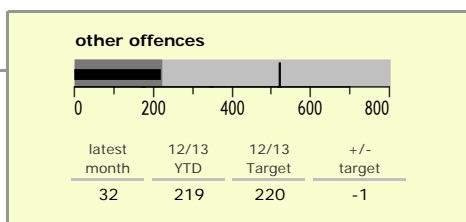

North West Leicestershire District : crime reduction dashboard 2012/13 : August 2012

national indicators

- NI15 : serious violent crime 0.19
- NI20 : assault with less serious injury 3.40
- NI16 : serious acquisitive crime 10.09

(Rate per 1,000 population)

top 10 high crime areas

Area	recorded offences 12/13 YTD
● Castle Donington West & Donington Park	220
Coalville Centre	163
Diseworth, Belton & Gracedieu	85
● Castle Donington North East & Hemmington	84
Greenhill Centre	78
Snibston East	77
● Ashby Castle North	56
Castle Donington South	53
● Measham Centre	53
● Bardon	52