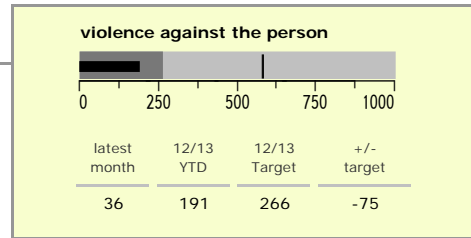

Oadby and Wigston Borough : crime reduction dashboard 2012/13 : August 2012

national indicators

NI15 : serious violent crime	0.17
NI20 : assault with less serious injury	2.41
NI16 : serious acquisitive crime	5.24

(Rate per 1,000 population)

top 10 high crime areas

	recorded offences 12/13 YTD
South Wigston Blaby Road & Saffron Road	84
Wigston Centre South	76
South Wigston Countesthorpe Road	68
Oadby Stoughton Drive	61
Oadby The Parade & Leicester Racecourse	54
Chartwell Drive Industrial Estate	49
South Wigston Canal Street & Countesthorpe	42
Wigston Centre North	40
Oadby Industrial Estate	39
Oadby London Road	35

key

- over target by 25% or less
- more than 25% over target