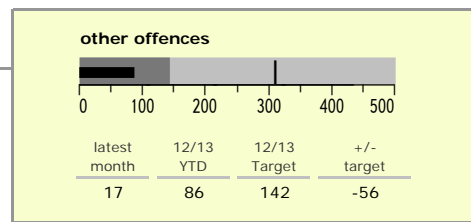

Oadby and Wigston Borough : crime reduction dashboard 2012/13 : August 2012

national indicators

NI15 : serious violent crime	0.17
NI20 : assault with less serious injury	2.41
NI16 : serious acquisitive crime	5.24

(Rate per 1,000 population)

top 10 high crime areas

	recorded offences 12/13 YTD
South Wigston Blaby Road & Saffron Road	84
Wigston Centre South	76
South Wigston Countesthorpe Road	68
Oadby Stoughton Drive	61
Oadby The Parade & Leicester Racecourse	54
Chartwell Drive Industrial Estate	49
South Wigston Canal Street & Countesthorpe	42
Wigston Centre North	40
Oadby Industrial Estate	39
Oadby London Road	35