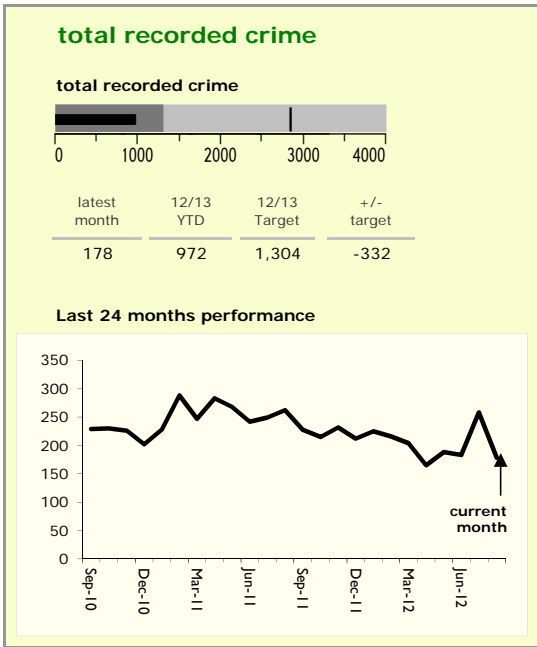

Oadby and Wigston Borough : crime reduction dashboard 2012/13 : August 2012

national indicators

NI15 : serious violent crime	0.17
NI20 : assault with less serious injury	2.41
NI16 : serious acquisitive crime	5.24

(Rate per 1,000 population)

top 10 high crime areas

	recorded offences 12/13 YTD
South Wigston Blaby Road & Saffron Road	84
Wigston Centre South	76
South Wigston Countesthorpe Road	68
Oadby Stoughton Drive	61
Oadby The Parade & Leicester Racecourse	54
Chartwell Drive Industrial Estate	49
South Wigston Canal Street & Countesthorpe	42
Wigston Centre North	40
Oadby Industrial Estate	39
Oadby London Road	35

key

- over target by 25% or less
- more than 25% over target