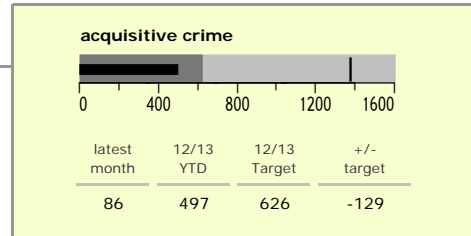

Oadby and Wigston Borough : crime reduction dashboard 2012/13 : August 2012

national indicators

NI15 : serious violent crime	0.17
NI20 : assault with less serious injury	2.41
NI16 : serious acquisitive crime	5.24

(Rate per 1,000 population)

top 10 high crime areas

	recorded offences 12/13 YTD
South Wigston Blaby Road & Saffron Road	84
Wigston Centre South	76
South Wigston Countesthorpe Road	68
Oadby Stoughton Drive	61
Oadby The Parade & Leicester Racecourse	54
Chartwell Drive Industrial Estate	49
South Wigston Canal Street & Countesthorpe	42
Wigston Centre North	40
Oadby Industrial Estate	39
Oadby London Road	35