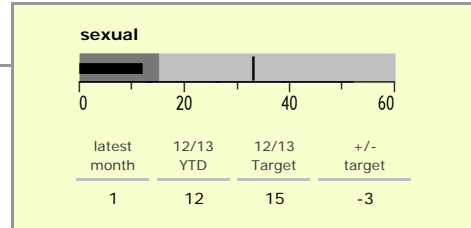

Oadby and Wigston Borough : crime reduction dashboard 2012/13 : August 2012

national indicators

NI15 : serious violent crime	0.17
NI20 : assault with less serious injury	2.41
NI16 : serious acquisitive crime	5.24

(Rate per 1,000 population)

top 10 high crime areas

	recorded offences 12/13 YTD
South Wigston Blaby Road & Saffron Road	84
Wigston Centre South	76
South Wigston Countesthorpe Road	68
Oadby Stoughton Drive	61
Oadby The Parade & Leicester Racecourse	54
Chartwell Drive Industrial Estate	49
South Wigston Canal Street & Countesthorpe	42
Wigston Centre North	40
Oadby Industrial Estate	39
Oadby London Road	35