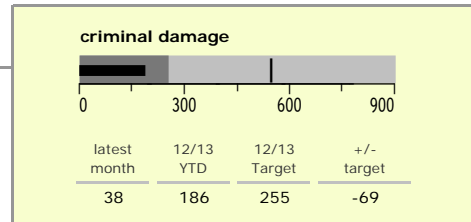

Oadby and Wigston Borough : crime reduction dashboard 2012/13 : August 2012

national indicators

NI15 : serious violent crime	0.17
NI20 : assault with less serious injury	2.41
NI16 : serious acquisitive crime	5.24

(Rate per 1,000 population)

top 10 high crime areas

	recorded offences 12/13 YTD
South Wigston Blaby Road & Saffron Road	84
Wigston Centre South	76
South Wigston Countesthorpe Road	68
Oadby Stoughton Drive	61
Oadby The Parade & Leicester Racecourse	54
Chartwell Drive Industrial Estate	49
South Wigston Canal Street & Countesthorpe	42
Wigston Centre North	40
Oadby Industrial Estate	39
Oadby London Road	35