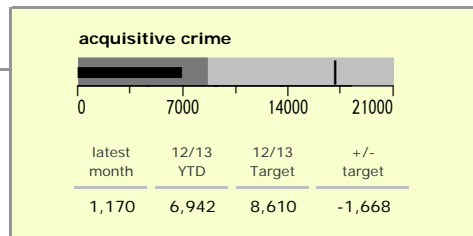

Leicester City : crime reduction dashboard 2012/13 : September 2012

national indicators

NI15 : serious violent crime	0.46
NI20 : assault with less serious injury	6.88
NI16 : serious acquisitive crime	15.50

(Rate per 1,000 population)

top 10 high crime areas

	recorded offences 12/13 YTD
Cstle-City Centre	2,401
Abb-Abbey Park	323
Bleys-Glenfield Hospital	307
Cstle-De Monfort University	289
Cstle-De Montfort Street	276
Cstle-Princess Road West	193
Cstle-Victoria Park	189
Wcotes-Bede Park	183
StPet*-St George's Retail Park	176
Wcotes-Ridley Street	145