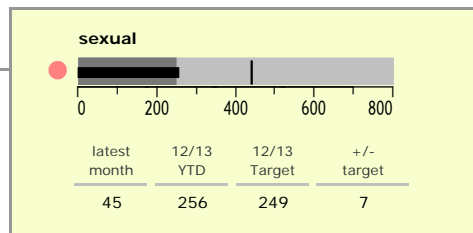

Leicester City : crime reduction dashboard 2012/13 : September 2012

national indicators

NI15 : serious violent crime	0.46
NI20 : assault with less serious injury	6.88
NI16 : serious acquisitive crime	15.50

(Rate per 1,000 population)

top 10 high crime areas

	recorded offences 12/13 YTD
Cstle-City Centre	2,401
Abb-Abbey Park	323
Bleys-Glenfield Hospital	307
Cstle-De Monfort University	289
Cstle-De Montfort Street	276
Cstle-Princess Road West	193
Cstle-Victoria Park	189
Wcotes-Bede Park	183
StPet*-St George's Retail Park	176
Wcotes-Ridley Street	145