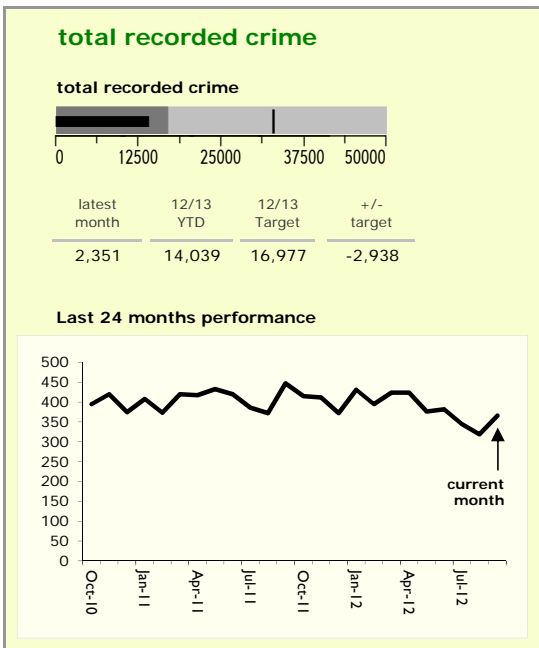

Leicester City : crime reduction dashboard 2012/13 : September 2012

national indicators

NI15 : serious violent crime	0.46
NI20 : assault with less serious injury	6.88
NI16 : serious acquisitive crime	15.50

(Rate per 1,000 population)

top 10 high crime areas

	recorded offences 12/13 YTD
Cstle-City Centre	2,401
Abb-Abbey Park	323
Bleys-Glenfield Hospital	307
Cstle-De Monfort University	289
Cstle-De Montfort Street	276
Cstle-Princess Road West	193
Cstle-Victoria Park	189
Wcotes-Bede Park	183
StPet*-St George's Retail Park	176
Wcotes-Ridley Street	145