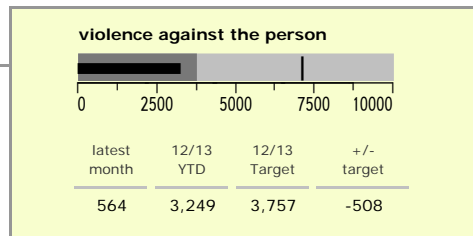

Leicester City : crime reduction dashboard 2012/13 : September 2012

national indicators

NI15 : serious violent crime	0.46
NI20 : assault with less serious injury	6.88
NI16 : serious acquisitive crime	15.50

(Rate per 1,000 population)

top 10 high crime areas

	recorded offences 12/13 YTD
Cstle-City Centre	2,401
Abb-Abbey Park	323
Bleys-Glenfield Hospital	307
Cstle-De Monfort University	289
Cstle-De Montfort Street	276
Cstle-Princess Road West	193
Cstle-Victoria Park	189
Wcotes-Bede Park	183
StPet*-St George's Retail Park	176
Wcotes-Ridley Street	145