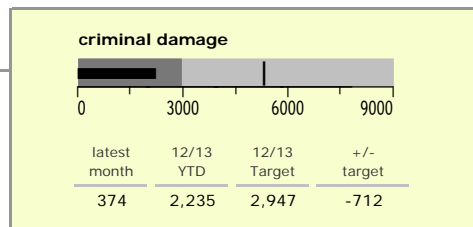

Leicester City : crime reduction dashboard 2012/13 : September 2012

national indicators

NI15 : serious violent crime	0.46
NI20 : assault with less serious injury	6.88
NI16 : serious acquisitive crime	15.50

(Rate per 1,000 population)

top 10 high crime areas

	recorded offences 12/13 YTD
Cstle-City Centre	2,401
Abb-Abbey Park	323
Bleys-Glenfield Hospital	307
Cstle-De Monfort University	289
Cstle-De Montfort Street	276
Cstle-Princess Road West	193
Cstle-Victoria Park	189
Wcotes-Bede Park	183
StPet*-St George's Retail Park	176
Wcotes-Ridley Street	145