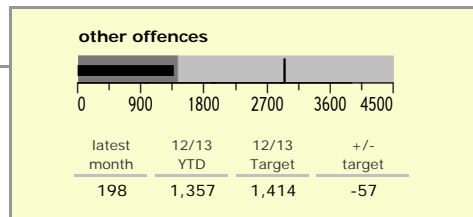

Leicester City : crime reduction dashboard 2012/13 : September 2012

national indicators

NI15 : serious violent crime	0.46
NI20 : assault with less serious injury	6.88
NI16 : serious acquisitive crime	15.50

(Rate per 1,000 population)

top 10 high crime areas

	recorded offences 12/13 YTD
Cstle-City Centre	2,401
Abb-Abbey Park	323
Bleys-Glenfield Hospital	307
Cstle-De Monfort University	289
Cstle-De Montfort Street	276
Cstle-Princess Road West	193
Cstle-Victoria Park	189
Wcotes-Bede Park	183
StPet*-St George's Retail Park	176
Wcotes-Ridley Street	145