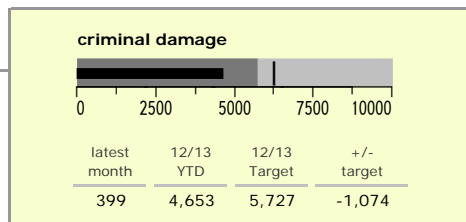

Leicestershire County : crime reduction dashboard 2012/13 : February 2013

national indicators

NI15 : serious violent crime	0.18
NI20 : assault with less serious injury	3.01
● NI16 : serious acquisitive crime	9.01

(Rate per 1,000 population)

top 10 high crime areas

	recorded offences 12/13 YTD
Loughborough Centre West	607
Hinckley Town Centre	475
Loughborough Toothill Road	459
● Melton Craven West	451
Fosse Park	437
Coalville Centre	356
Loughborough Bell Foundry	306
● Loughborough Centre South	257
● Castle Donington West & Donington Park	238
● Thurmaston North West	236