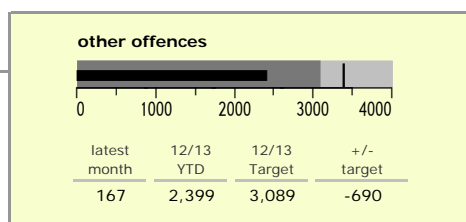

Leicestershire County : crime reduction dashboard 2012/13 : February 2013

national indicators

NI15 : serious violent crime	0.18
NI20 : assault with less serious injury	3.01
● NI16 : serious acquisitive crime	9.01

(Rate per 1,000 population)

top 10 high crime areas

	recorded offences 12/13 YTD
Loughborough Centre West	607
Hinckley Town Centre	475
Loughborough Toothill Road	459
● Melton Craven West	451
Fosse Park	437
Coalville Centre	356
Loughborough Bell Foundry	306
● Loughborough Centre South	257
● Castle Donington West & Donington Park	238
● Thurmaston North West	236