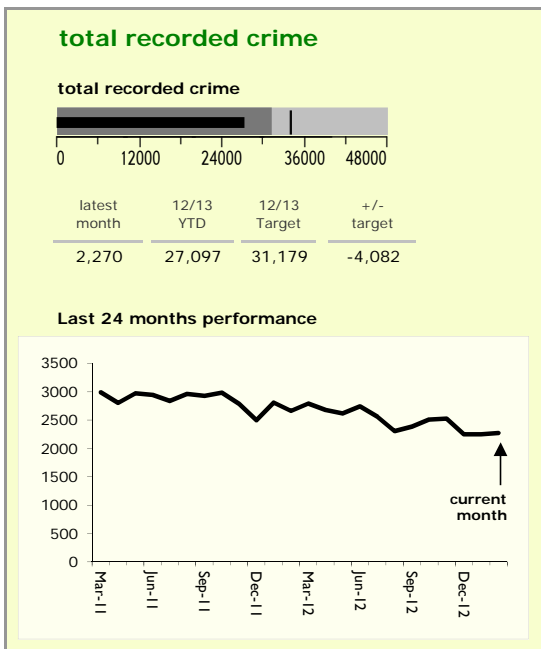

Leicestershire County : crime reduction dashboard 2012/13 : February 2013

national indicators

NI15 : serious violent crime	0.18
NI20 : assault with less serious injury	3.01
● NI16 : serious acquisitive crime	9.01

(Rate per 1,000 population)

top 10 high crime areas

	recorded offences 12/13 YTD
Loughborough Centre West	607
Hinckley Town Centre	475
Loughborough Toothill Road	459
● Melton Craven West	451
Fosse Park	437
Coalville Centre	356
Loughborough Bell Foundry	306
● Loughborough Centre South	257
● Castle Donington West & Donington Park	238
● Thurmaston North West	236