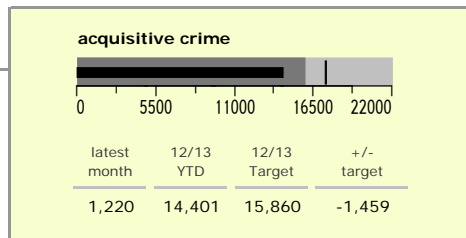

Leicestershire County : crime reduction dashboard 2012/13 : February 2013

national indicators

NI15 : serious violent crime	0.18
NI20 : assault with less serious injury	3.01
● NI16 : serious acquisitive crime	9.01

(Rate per 1,000 population)

top 10 high crime areas

	recorded offences 12/13 YTD
Loughborough Centre West	607
Hinckley Town Centre	475
Loughborough Toothill Road	459
● Melton Craven West	451
Fosse Park	437
Coalville Centre	356
Loughborough Bell Foundry	306
● Loughborough Centre South	257
● Castle Donington West & Donington Park	238
● Thurmaston North West	236