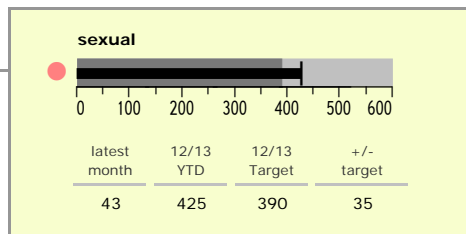

Leicestershire County : crime reduction dashboard 2012/13 : February 2013

national indicators

NI15 : serious violent crime	0.18
NI20 : assault with less serious injury	3.01
● NI16 : serious acquisitive crime	9.01

(Rate per 1,000 population)

top 10 high crime areas

	recorded offences 12/13 YTD
Loughborough Centre West	607
Hinckley Town Centre	475
Loughborough Toothill Road	459
● Melton Craven West	451
Fosse Park	437
Coalville Centre	356
Loughborough Bell Foundry	306
● Loughborough Centre South	257
● Castle Donington West & Donington Park	238
● Thurmaston North West	236