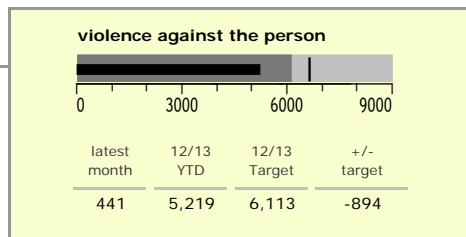

Leicestershire County : crime reduction dashboard 2012/13 : February 2013

national indicators

NI15 : serious violent crime	0.18
NI20 : assault with less serious injury	3.01
● NI16 : serious acquisitive crime	9.01

(Rate per 1,000 population)

top 10 high crime areas

	recorded offences 12/13 YTD
Loughborough Centre West	607
Hinckley Town Centre	475
Loughborough Toothill Road	459
● Melton Craven West	451
Fosse Park	437
Coalville Centre	356
Loughborough Bell Foundry	306
● Loughborough Centre South	257
● Castle Donington West & Donington Park	238
● Thurmaston North West	236