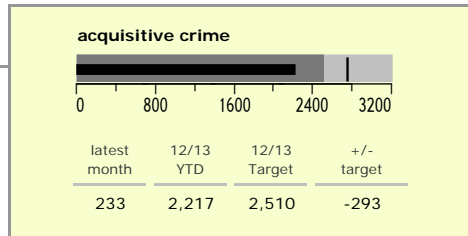

Blaby District : crime reduction dashboard 2012/13 : February 2013

national indicators

NI15 : serious violent crime	0.0
NI20 : assault with less serious injury	2.2
● NI16 : serious acquisitive crime	12.2

(Rate per 1,000 population)

top 10 high crime areas

Area	recorded offences 12/13 YTD
Fosse Park	437
Blaby North	199
● Endery North & Grove Park	187
Leicester Forest East - M1 Services	139
● Meridian Leisure Park	112
Glenfield West	104
Braunstone Town Henley Crescent	103
Thorpe Astley South & Meridian Business Pa	98
● Narborough East	86
Kirby Muxloe South	80