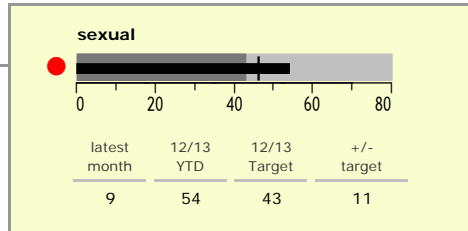

Blaby District : crime reduction dashboard 2012/13 : February 2013

national indicators

NI15 : serious violent crime	0.0
NI20 : assault with less serious injury	2.2
● NI16 : serious acquisitive crime	12.2

(Rate per 1,000 population)

top 10 high crime areas

Area	recorded offences 12/13 YTD
Fosse Park	437
Blaby North	199
● Endery North & Grove Park	187
Leicester Forest East - M1 Services	139
● Meridian Leisure Park	112
Glenfield West	104
Braunstone Town Henley Crescent	103
Thorpe Astley South & Meridian Business Pa	98
● Narborough East	86
Kirby Muxloe South	80