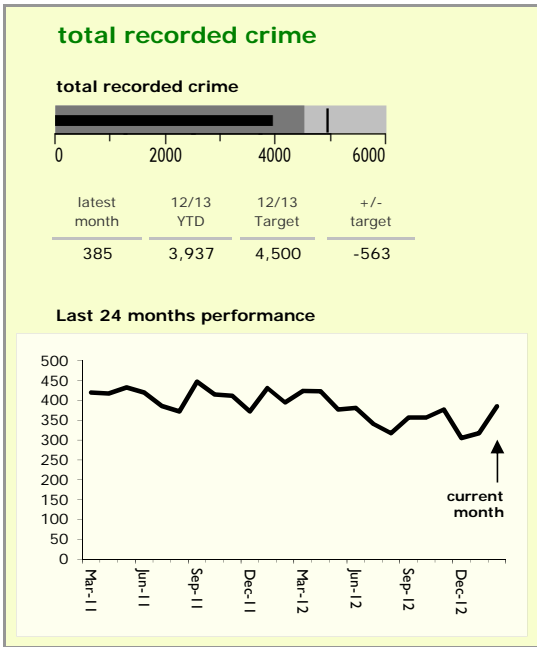

Blaby District : crime reduction dashboard 2012/13 : February 2013

national indicators

NI15 : serious violent crime	0.0
NI20 : assault with less serious injury	2.2
● NI16 : serious acquisitive crime	12.2

(Rate per 1,000 population)

top 10 high crime areas

Area	recorded offences 12/13 YTD
Fosse Park	437
Blaby North	199
● Endery North & Grove Park	187
Leicester Forest East - M1 Services	139
● Meridian Leisure Park	112
Glenfield West	104
Braunstone Town Henley Crescent	103
Thorpe Astley South & Meridian Business Pa	98
● Narborough East	86
Kirby Muxloe South	80