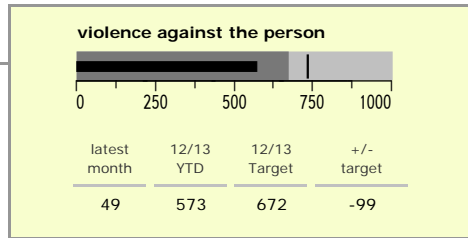

Blaby District : crime reduction dashboard 2012/13 : February 2013

national indicators

NI15 : serious violent crime	0.0
NI20 : assault with less serious injury	2.2
● NI16 : serious acquisitive crime	12.2

(Rate per 1,000 population)

top 10 high crime areas

Area	recorded offences 12/13 YTD
Fosse Park	437
Blaby North	199
● Endery North & Grove Park	187
Leicester Forest East - M1 Services	139
● Meridian Leisure Park	112
Glenfield West	104
Braunstone Town Henley Crescent	103
Thorpe Astley South & Meridian Business Pa	98
● Narborough East	86
Kirby Muxloe South	80