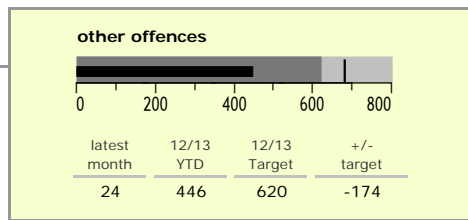

Blaby District : crime reduction dashboard 2012/13 : February 2013

national indicators

NI15 : serious violent crime	0.0
NI20 : assault with less serious injury	2.2
● NI16 : serious acquisitive crime	12.2

(Rate per 1,000 population)

top 10 high crime areas

Area	recorded offences 12/13 YTD
Fosse Park	437
Blaby North	199
● Endery North & Grove Park	187
Leicester Forest East - M1 Services	139
● Meridian Leisure Park	112
Glenfield West	104
Braunstone Town Henley Crescent	103
Thorpe Astley South & Meridian Business Pa	98
● Narborough East	86
Kirby Muxloe South	80