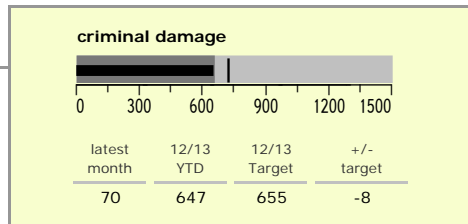

Blaby District : crime reduction dashboard 2012/13 : February 2013

national indicators

NI15 : serious violent crime	0.0
NI20 : assault with less serious injury	2.2
● NI16 : serious acquisitive crime	12.2

(Rate per 1,000 population)

top 10 high crime areas

Area	recorded offences 12/13 YTD
Fosse Park	437
Blaby North	199
● Endery North & Grove Park	187
Leicester Forest East - M1 Services	139
● Meridian Leisure Park	112
Glenfield West	104
Braunstone Town Henley Crescent	103
Thorpe Astley South & Meridian Business Pa	98
● Narborough East	86
Kirby Muxloe South	80