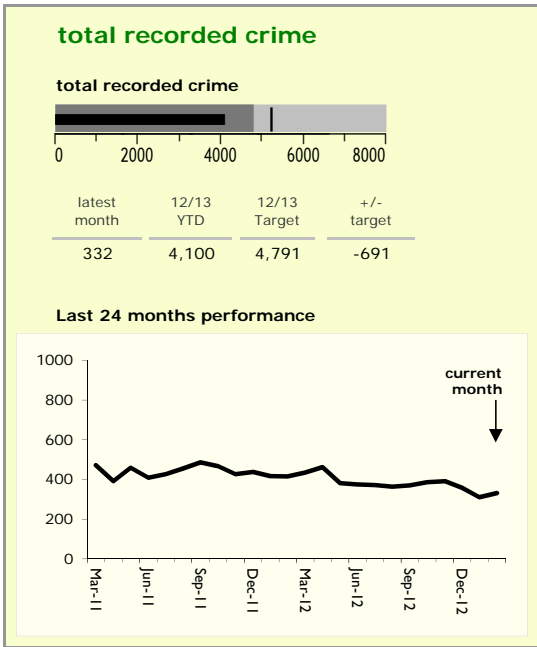

Hinckley and Bosworth Borough : crime reduction dashboard 2012/13 : February 2013

national indicators

- NI15 : serious violent crime 0.20
- NI20 : assault with less serious injury 2.47
- NI16 : serious acquisitive crime 8.76

(Rate per 1,000 population)

top 10 high crime areas

Area	recorded offences 12/13 YTD
Hinckley Town Centre	475
Hinckley Fields	192
Hinckley Dodwells Bridge & Harrowbrook Inc	128
Earl Shilton West	121
Market Bosworth & Cadeby	117
Hinckley Castle South West	104
Barwell Centre	103
Hinckley Town Centre North	97
Earl Shilton North	88
Bagworth & Thornton	83

key

- over target by 25% or less
- more than 25% over target