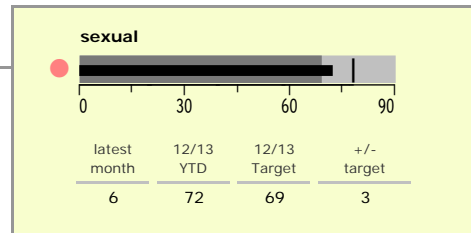

Hinckley and Bosworth Borough : crime reduction dashboard 2012/13 : February 2013

national indicators

- NI15 : serious violent crime 0.20
- NI20 : assault with less serious injury 2.47
- NI16 : serious acquisitive crime 8.76

(Rate per 1,000 population)

top 10 high crime areas

Area	recorded offences 12/13 YTD
Hinckley Town Centre	475
Hinckley Fields	192
Hinckley Dodwells Bridge & Harrowbrook Inc	128
Earl Shilton West	121
Market Bosworth & Cadeby	117
Hinckley Castle South West	104
Barwell Centre	103
Hinckley Town Centre North	97
Earl Shilton North	88
Bagworth & Thornton	83