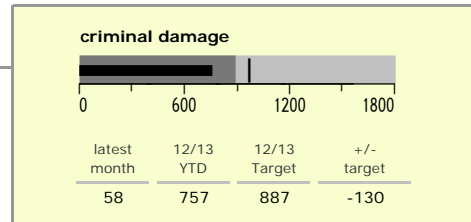

Hinckley and Bosworth Borough : crime reduction dashboard 2012/13 : February 2013

national indicators

- NI15 : serious violent crime 0.20
- NI20 : assault with less serious injury 2.47
- NI16 : serious acquisitive crime 8.76

(Rate per 1,000 population)

top 10 high crime areas

Area	recorded offences 12/13 YTD
Hinckley Town Centre	475
Hinckley Fields	192
Hinckley Dodwells Bridge & Harrowbrook Inc	128
Earl Shilton West	121
Market Bosworth & Cadeby	117
Hinckley Castle South West	104
Barwell Centre	103
Hinckley Town Centre North	97
Earl Shilton North	88
Bagworth & Thornton	83