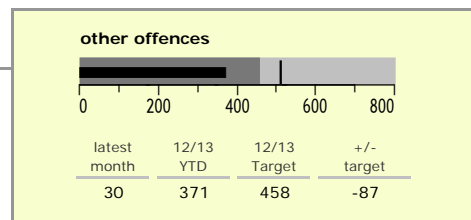

Hinckley and Bosworth Borough : crime reduction dashboard 2012/13 : February 2013

national indicators

- NI15 : serious violent crime 0.20
- NI20 : assault with less serious injury 2.47
- NI16 : serious acquisitive crime 8.76

(Rate per 1,000 population)

top 10 high crime areas

Area	recorded offences 12/13 YTD
Hinckley Town Centre	475
Hinckley Fields	192
Hinckley Dodwells Bridge & Harrowbrook Inc	128
Earl Shilton West	121
Market Bosworth & Cadeby	117
Hinckley Castle South West	104
Barwell Centre	103
Hinckley Town Centre North	97
Earl Shilton North	88
Bagworth & Thornton	83