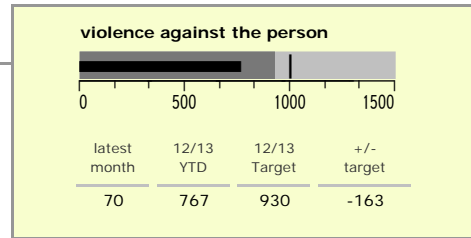

Hinckley and Bosworth Borough : crime reduction dashboard 2012/13 : February 2013

national indicators

- NI15 : serious violent crime 0.20
- NI20 : assault with less serious injury 2.47
- NI16 : serious acquisitive crime 8.76

(Rate per 1,000 population)

top 10 high crime areas

Area	recorded offences 12/13 YTD
Hinckley Town Centre	475
Hinckley Fields	192
Hinckley Dodwells Bridge & Harrowbrook Inc	128
Earl Shilton West	121
Market Bosworth & Cadeby	117
Hinckley Castle South West	104
Barwell Centre	103
Hinckley Town Centre North	97
Earl Shilton North	88
Bagworth & Thornton	83

key

- over target by 25% or less
- more than 25% over target