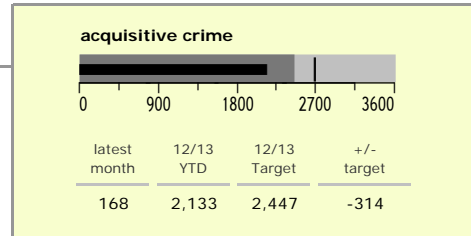

Hinckley and Bosworth Borough : crime reduction dashboard 2012/13 : February 2013

national indicators

- NI15 : serious violent crime 0.20
- NI20 : assault with less serious injury 2.47
- NI16 : serious acquisitive crime 8.76

(Rate per 1,000 population)

top 10 high crime areas

Area	recorded offences 12/13 YTD
Hinckley Town Centre	475
Hinckley Fields	192
Hinckley Dodwells Bridge & Harrowbrook Inc	128
Earl Shilton West	121
Market Bosworth & Cadeby	117
Hinckley Castle South West	104
Barwell Centre	103
Hinckley Town Centre North	97
Earl Shilton North	88
Bagworth & Thornton	83