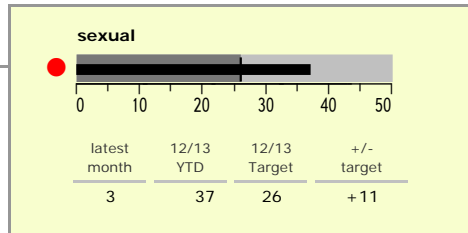

Melton Borough : crime reduction dashboard 2012/13 : February 2013

national indicators

NI15 : serious violent crime	0.16
NI20 : assault with less serious injury	4.14
NI16 : serious acquisitive crime	5.94

(Rate per 1,000 population)

top 10 high crime areas

	recorded offences 12/13 YTD
Melton Craven West	451
Melton Egerton East	163
Melton Newport South	113
Melton Warwick East	102
Melton Sysonby South	86
Melton Warwick West	79
Melton Dorian North	75
Greater Frisby-on-the-Wreake	71
Melton Newport West	68
Waltham-on-the-Wolds & Scalford	58