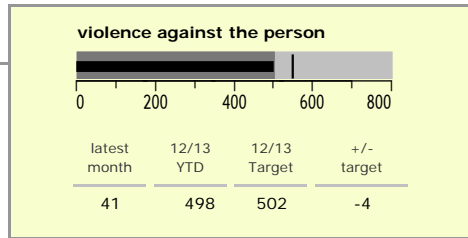

Melton Borough : crime reduction dashboard 2012/13 : February 2013

national indicators

NI15 : serious violent crime	0.16
NI20 : assault with less serious injury	4.14
NI16 : serious acquisitive crime	5.94

(Rate per 1,000 population)

top 10 high crime areas

	recorded offences 12/13 YTD
Melton Craven West	451
Melton Egerton East	163
Melton Newport South	113
Melton Warwick East	102
Melton Sysonby South	86
Melton Warwick West	79
Melton Dorian North	75
Greater Frisby-on-the-Wreake	71
Melton Newport West	68
Waltham-on-the-Wolds & Scalford	58