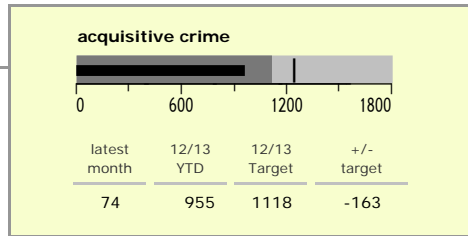

Melton Borough : crime reduction dashboard 2012/13 : February 2013

national indicators

NI15 : serious violent crime	0.16
NI20 : assault with less serious injury	4.14
NI16 : serious acquisitive crime	5.94

(Rate per 1,000 population)

top 10 high crime areas

	recorded offences 12/13 YTD
Melton Craven West	451
Melton Egerton East	163
Melton Newport South	113
Melton Warwick East	102
Melton Sysonby South	86
Melton Warwick West	79
Melton Dorian North	75
Greater Frisby-on-the-Wreake	71
Melton Newport West	68
Waltham-on-the-Wolds & Scalford	58