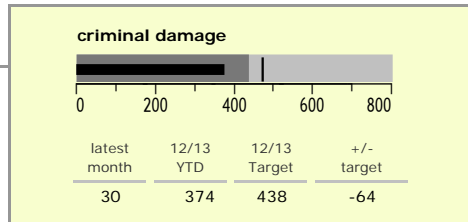

Melton Borough : crime reduction dashboard 2012/13 : February 2013

national indicators

NI15 : serious violent crime	0.16
NI20 : assault with less serious injury	4.14
NI16 : serious acquisitive crime	5.94

(Rate per 1,000 population)

top 10 high crime areas

	recorded offences 12/13 YTD
Melton Craven West	451
Melton Egerton East	163
Melton Newport South	113
Melton Warwick East	102
Melton Sysonby South	86
Melton Warwick West	79
Melton Dorian North	75
Greater Frisby-on-the-Wreake	71
Melton Newport West	68
Waltham-on-the-Wolds & Scalford	58

key

- over target by 25% or less
- more than 25% over target