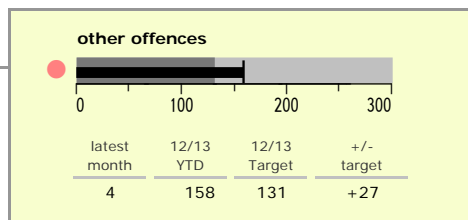

Melton Borough : crime reduction dashboard 2012/13 : February 2013

national indicators

NI15 : serious violent crime	0.16
NI20 : assault with less serious injury	4.14
NI16 : serious acquisitive crime	5.94

(Rate per 1,000 population)

top 10 high crime areas

	recorded offences 12/13 YTD
Melton Craven West	451
Melton Egerton East	163
Melton Newport South	113
Melton Warwick East	102
Melton Sysonby South	86
Melton Warwick West	79
Melton Dorian North	75
Greater Frisby-on-the-Wreake	71
Melton Newport West	68
Waltham-on-the-Wolds & Scalford	58