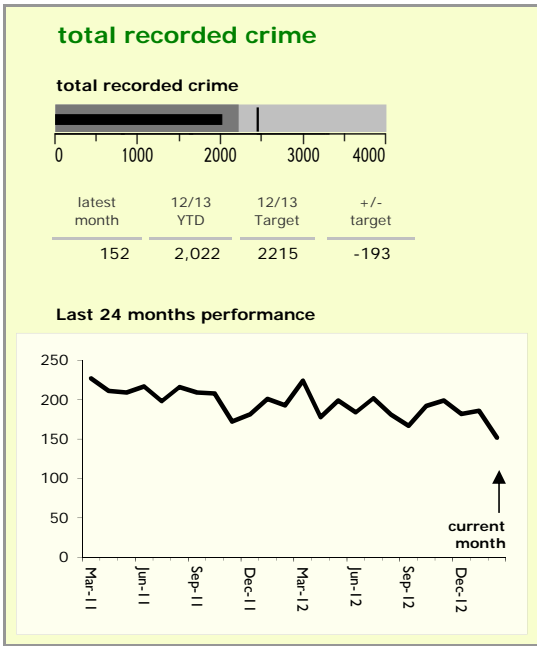

Melton Borough : crime reduction dashboard 2012/13 : February 2013

national indicators

NI15 : serious violent crime	0.16
NI20 : assault with less serious injury	4.14
NI16 : serious acquisitive crime	5.94

(Rate per 1,000 population)

top 10 high crime areas

	recorded offences 12/13 YTD
Melton Craven West	451
Melton Egerton East	163
Melton Newport South	113
Melton Warwick East	102
Melton Sysonby South	86
Melton Warwick West	79
Melton Dorian North	75
Greater Frisby-on-the-Wreake	71
Melton Newport West	68
Waltham-on-the-Wolds & Scalford	58