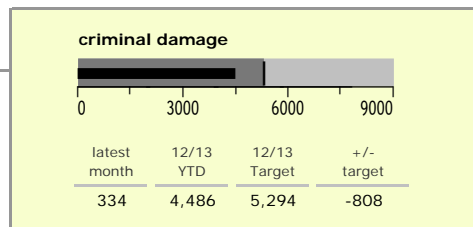

Leicester City : crime reduction dashboard 2012/13 : March 2013

national indicators

NI15 : serious violent crime	0.47
NI20 : assault with less serious injury	7.06
NI16 : serious acquisitive crime	16.86

(Rate per 1,000 population)

top 10 high crime areas

	recorded offences 12/13 YTD
Castle-City Centre	4,949
Castle-De Montfort University	659
Abb-Abbey Park	591
Bleys-Glenfield Hospital	581
Castle-De Montfort Street	502
Wcotes-Bede Park	439
Castle-Victoria Park	430
Castle-Princess Road West	394
StPet*-St George's Retail Park	331
Fmen-Knighton Fields West	306