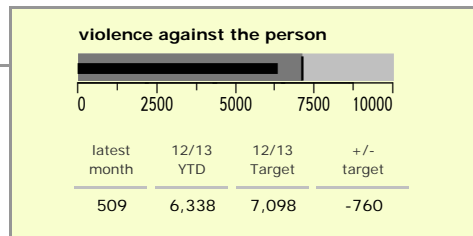

Leicester City : crime reduction dashboard 2012/13 : March 2013

national indicators

NI15 : serious violent crime	0.47
NI20 : assault with less serious injury	7.06
NI16 : serious acquisitive crime	16.86

(Rate per 1,000 population)

top 10 high crime areas

	recorded offences 12/13 YTD
Castle-City Centre	4,949
Castle-De Montfort University	659
Abb-Abbey Park	591
Bleys-Glenfield Hospital	581
Castle-De Montfort Street	502
Wcotes-Bede Park	439
Castle-Victoria Park	430
Castle-Princess Road West	394
StPet*-St George's Retail Park	331
Fmen-Knighton Fields West	306

key

- over target by 25% or less
- more than 25% over target