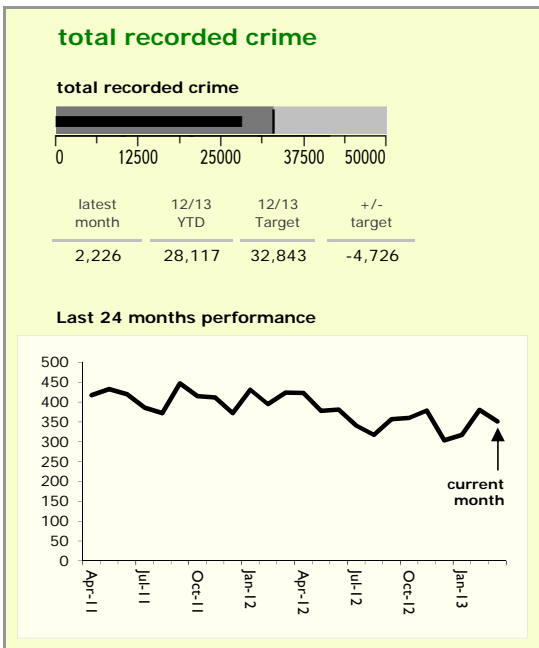

Leicester City : crime reduction dashboard 2012/13 : March 2013

national indicators

NI15 : serious violent crime	0.47
NI20 : assault with less serious injury	7.06
NI16 : serious acquisitive crime	16.86

(Rate per 1,000 population)

top 10 high crime areas

	recorded offences 12/13 YTD
Castle-City Centre	4,949
Castle-De Montfort University	659
Abb-Abbey Park	591
Bleys-Glenfield Hospital	581
Castle-De Montfort Street	502
Wcotes-Bede Park	439
Castle-Victoria Park	430
Castle-Princess Road West	394
StPet*-St George's Retail Park	331
Fmen-Knighton Fields West	306

key

- over target by 25% or less
- more than 25% over target