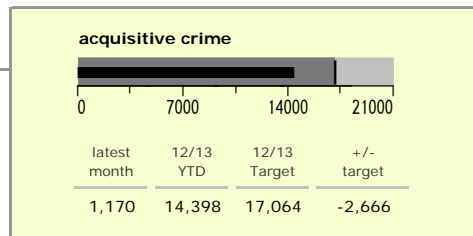

Leicester City : crime reduction dashboard 2012/13 : March 2013

national indicators

NI15 : serious violent crime	0.47
NI20 : assault with less serious injury	7.06
NI16 : serious acquisitive crime	16.86

(Rate per 1,000 population)

top 10 high crime areas

	recorded offences 12/13 YTD
Castle-City Centre	4,949
Castle-De Montfort University	659
Abb-Abbey Park	591
Bleys-Glenfield Hospital	581
Castle-De Montfort Street	502
Wcotes-Bede Park	439
Castle-Victoria Park	430
Castle-Princess Road West	394
StPet*-St George's Retail Park	331
Fmen-Knighton Fields West	306