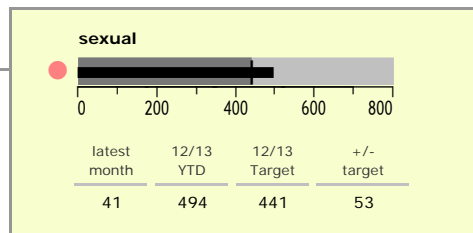

key

- over target by 25% or less
- more than 25% over target