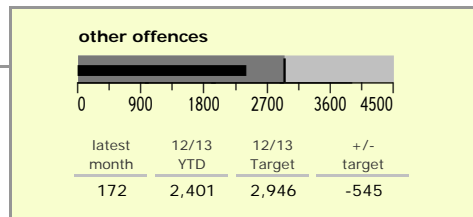

Leicester City : crime reduction dashboard 2012/13 : March 2013

national indicators

NI15 : serious violent crime	0.47
NI20 : assault with less serious injury	7.06
NI16 : serious acquisitive crime	16.86

(Rate per 1,000 population)

top 10 high crime areas

	recorded offences 12/13 YTD
Castle-City Centre	4,949
Castle-De Montfort University	659
Abb-Abbey Park	591
Bleys-Glenfield Hospital	581
Castle-De Montfort Street	502
Wcotes-Bede Park	439
Castle-Victoria Park	430
Castle-Princess Road West	394
StPet*-St George's Retail Park	331
Fmen-Knighton Fields West	306