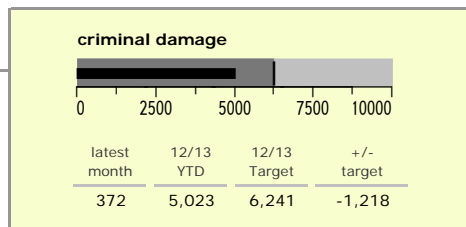

# Leicestershire County : crime reduction dashboard 2012/13 : March 2013

### national indicators

NI15 : serious violent crime	0.18
NI20 : assault with less serious injury	3.05
● NI16 : serious acquisitive crime	9.04

(Rate per 1,000 population)

### top 10 high crime areas

	recorded offences 12/13 YTD
Loughborough Centre West	678
Hinckley Town Centre	519
Loughborough Toothill Road	505
● Melton Craven West	485
Fosse Park	471
Coalville Centre	385
Loughborough Bell Foundry	339
● Loughborough Centre South	287
● Thurmaston North West	256
Loughborough Holywell	246