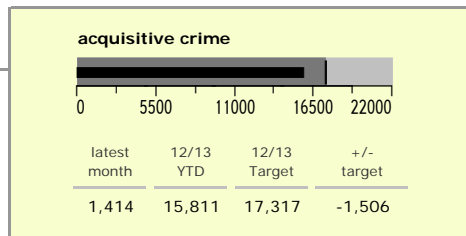

# Leicestershire County : crime reduction dashboard 2012/13 : March 2013

### national indicators

NI15 : serious violent crime	0.18
NI20 : assault with less serious injury	3.05
● NI16 : serious acquisitive crime	9.04

(Rate per 1,000 population)

### top 10 high crime areas

	recorded offences 12/13 YTD
Loughborough Centre West	678
Hinckley Town Centre	519
Loughborough Toothill Road	505
● Melton Craven West	485
Fosse Park	471
Coalville Centre	385
Loughborough Bell Foundry	339
● Loughborough Centre South	287
● Thurmaston North West	256
Loughborough Holywell	246