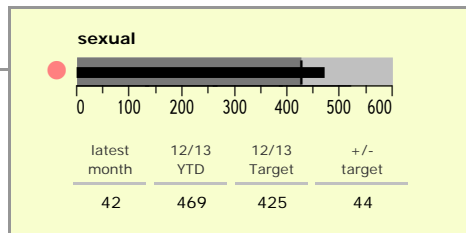

key

- over target by 25% or less
- more than 25% over target