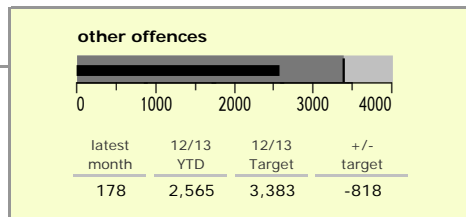

# Leicestershire County : crime reduction dashboard 2012/13 : March 2013

### national indicators

NI15 : serious violent crime	0.18
NI20 : assault with less serious injury	3.05
● NI16 : serious acquisitive crime	9.04

(Rate per 1,000 population)

### top 10 high crime areas

	recorded offences 12/13 YTD
Loughborough Centre West	678
Hinckley Town Centre	519
Loughborough Toothill Road	505
● Melton Craven West	485
Fosse Park	471
Coalville Centre	385
Loughborough Bell Foundry	339
● Loughborough Centre South	287
● Thurmaston North West	256
Loughborough Holywell	246