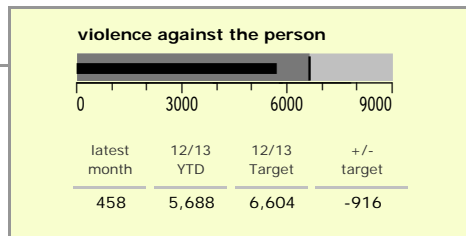

key

- over target by 25% or less
- more than 25% over target