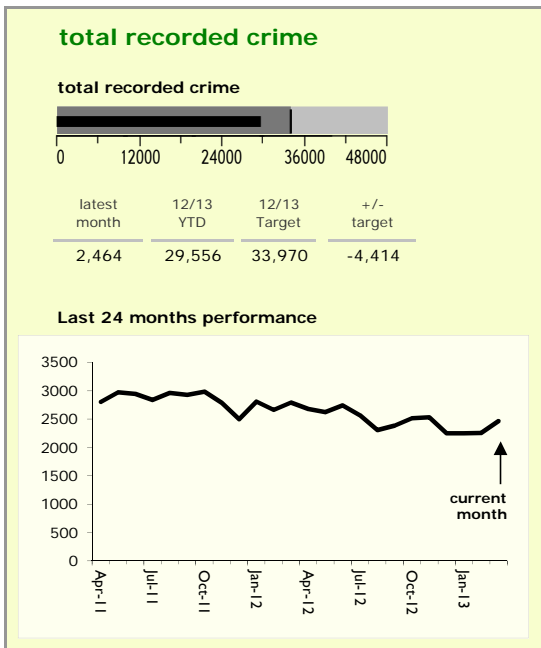

# Leicestershire County : crime reduction dashboard 2012/13 : March 2013

### national indicators

NI15 : serious violent crime	0.18
NI20 : assault with less serious injury	3.05
● NI16 : serious acquisitive crime	9.04

(Rate per 1,000 population)

### top 10 high crime areas

	recorded offences 12/13 YTD
Loughborough Centre West	678
Hinckley Town Centre	519
Loughborough Toothill Road	505
● Melton Craven West	485
Fosse Park	471
Coalville Centre	385
Loughborough Bell Foundry	339
● Loughborough Centre South	287
● Thurmaston North West	256
Loughborough Holywell	246