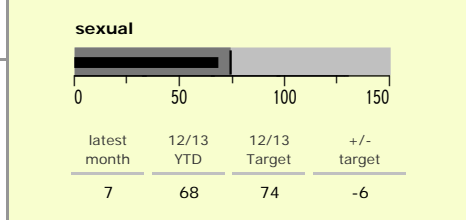

key

- over target by 25% or less
- more than 25% over target