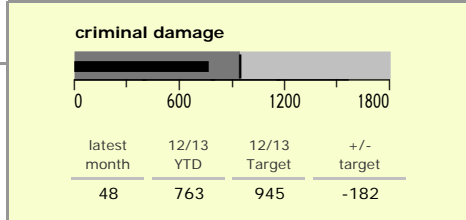

key

- over target by 25% or less
- more than 25% over target