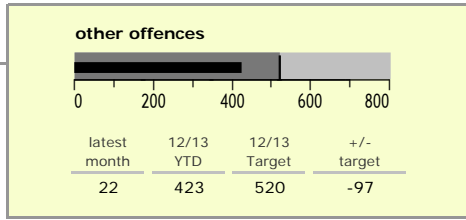

key

- over target by 25% or less
- more than 25% over target