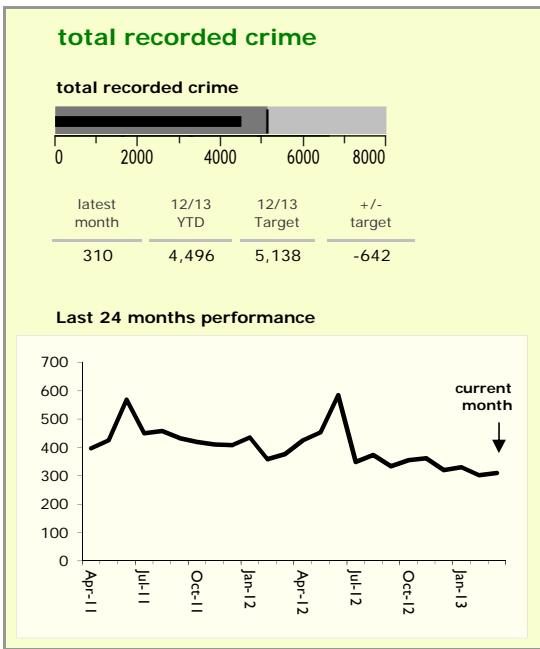

# North West Leicestershire District : crime reduction dashboard 2012/13 : March 2013

### national indicators

● NI15 : serious violent crime	0.22
NI20 : assault with less serious injury	3.64
NI16 : serious acquisitive crime	8.74

(Rate per 1,000 population)