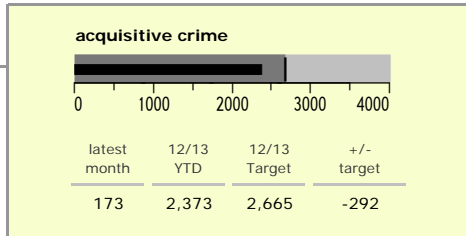

# North West Leicestershire District : crime reduction dashboard 2012/13 : March 2013

### national indicators

● NI15 : serious violent crime	0.22
NI20 : assault with less serious injury	3.64
NI16 : serious acquisitive crime	8.74

(Rate per 1,000 population)

### top 10 high crime areas

	recorded offences 12/13 YTD
Coalville Centre	385
● Castle Donington West & Donington Park	242
Castle Donington North East & Hemmington	196
Diseworth, Belton & Gracedieu	174
Snibston East	171
● Ashby Castle North	147
Greenhill Centre	146
● Ashby Holywell West	141
● Ashby Holywell East	117
Ibstock Centre	115