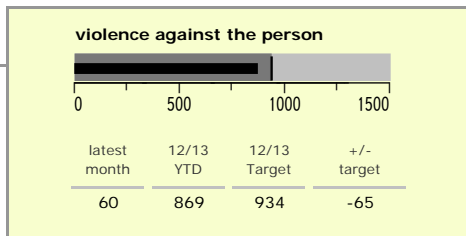

key

- over target by 25% or less
- more than 25% over target