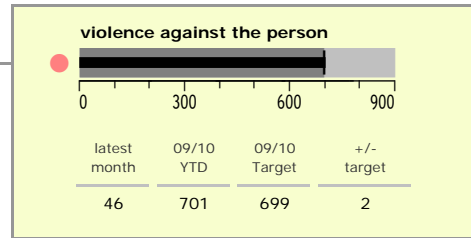

key

- over target by 25% or less
- more than 25% over target