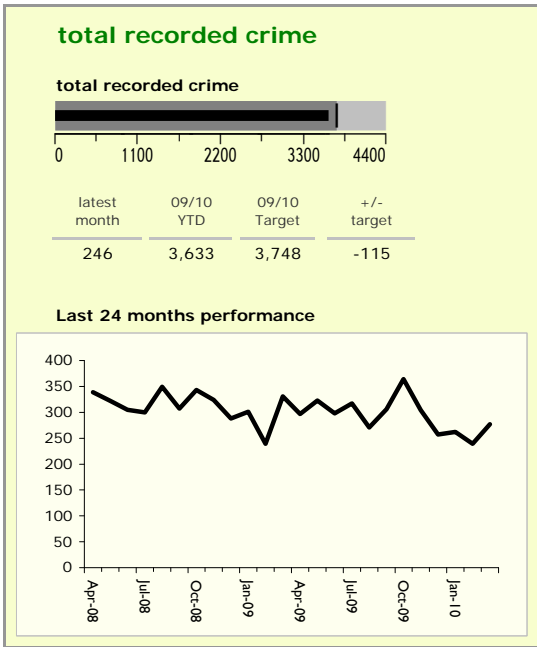

# Harborough District : crime reduction dashboard 2009/10 : March 2010

### national indicators

NI15 : serious violent crime	0.23
NI20 : assault with less serious injury	3.18
NI16 : serious acquisitive crime	7.93

*(Rate per 1,000 population)*

### top 10 high crime areas

	recorded offences 09/10 YTD
Lutterworth Centre & East	261
Market Harborough Coventry Road	258
Little Bowden South	180
Market Harborough Centre	164
Ullesthorpe & Magna Park	134
Misterton, Gilmorton & Swinford	116
Ashby, Frolesworth & Dunton	113
Market Harborough E & Welland Ind Est	101
Bosworth, Kilworth & Mowsley	100
Lutterworth North	98