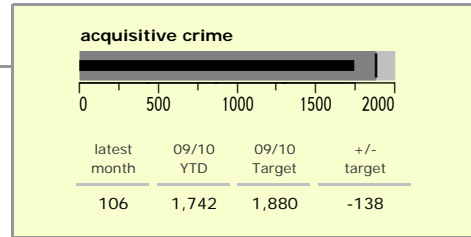

# Harborough District : crime reduction dashboard 2009/10 : March 2010

### national indicators

NI15 : serious violent crime	0.23
NI20 : assault with less serious injury	3.18
NI16 : serious acquisitive crime	7.93

*(Rate per 1,000 population)*

### top 10 high crime areas

	recorded offences 09/10 YTD
Lutterworth Centre & East	261
Market Harborough Coventry Road	258
Little Bowden South	180
Market Harborough Centre	164
Ullesthorpe & Magna Park	134
Misterton, Gilmorton & Swinford	116
Ashby, Frolesworth & Dunton	113
Market Harborough E & Welland Ind Est	101
Bosworth, Kilworth & Mowsley	100
Lutterworth North	98