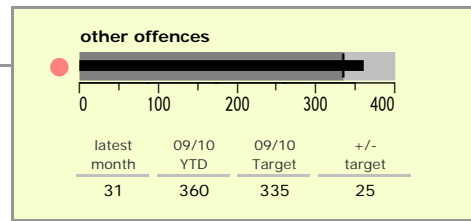

key

- over target by 25% or less
- more than 25% over target