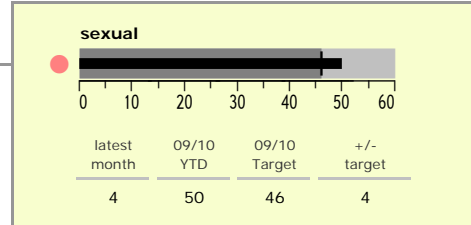

key

- over target by 25% or less
- more than 25% over target