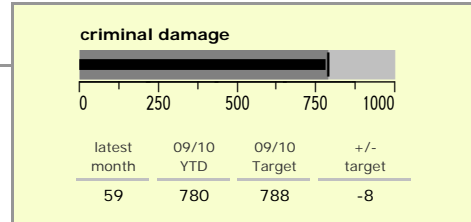

# Harborough District : crime reduction dashboard 2009/10 : March 2010

### national indicators

NI15 : serious violent crime	0.23
NI20 : assault with less serious injury	3.18
NI16 : serious acquisitive crime	7.93

*(Rate per 1,000 population)*

### top 10 high crime areas

	recorded offences 09/10 YTD
Lutterworth Centre & East	261
Market Harborough Coventry Road	258
Little Bowden South	180
Market Harborough Centre	164
Ullesthorpe & Magna Park	134
Misterton, Gilmorton & Swinford	116
Ashby, Frolesworth & Dunton	113
Market Harborough E & Welland Ind Est	101
Bosworth, Kilworth & Mowsley	100
Lutterworth North	98