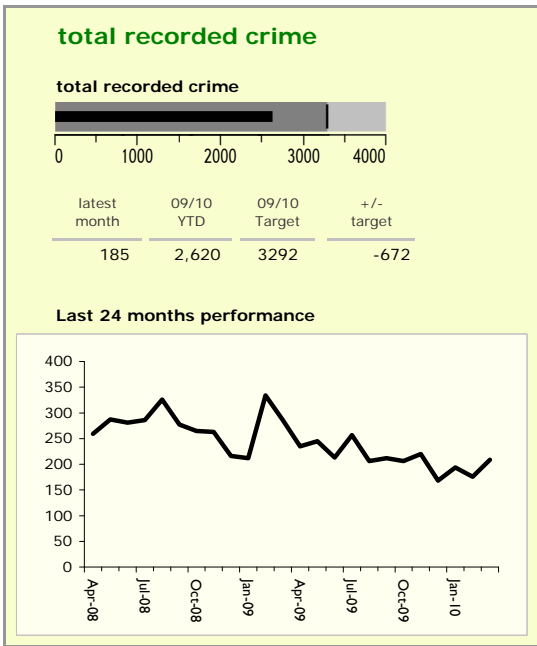

# Melton Borough : crime reduction dashboard 2009/10 : March 2010

### national indicators

- NI15 : serious violent crime 0.28
- NI20 : assault with less serious injury 4.69
- NI16 : serious acquisitive crime 8.33

(Rate per 1,000 population)