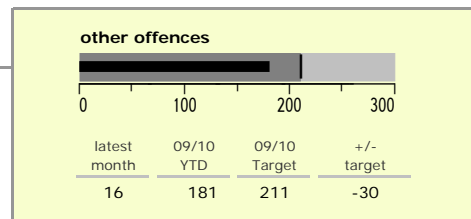

key

- over target by 25% or less
- more than 25% over target