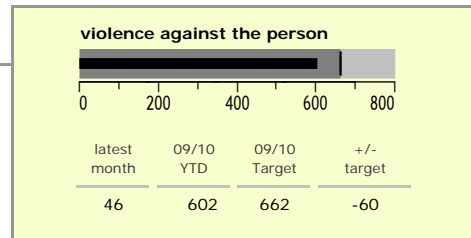

key

- over target by 25% or less
- more than 25% over target