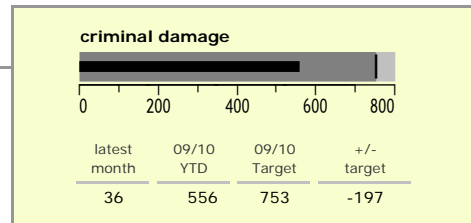

key

- over target by 25% or less
- more than 25% over target