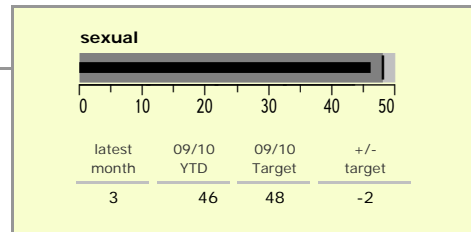

key

- over target by 25% or less
- more than 25% over target