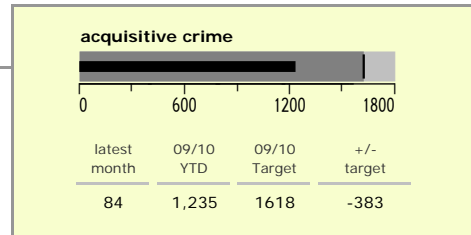

# Melton Borough : crime reduction dashboard 2009/10 : March 2010

### national indicators

- NI15 : serious violent crime 0.28
- NI20 : assault with less serious injury 4.69
- NI16 : serious acquisitive crime 8.33

(Rate per 1,000 population)

### top 10 high crime areas

area	recorded offences 09/10 YTD
Melton Craven West	367
Melton Egerton East	191
● Melton Dorian North	141
Melton Sysonby South	127
Melton Warwick East	121
Melton Newport South	119
Melton Warwick West	105
Melton Newport West	101
Greater Frisby-on-the-Wreake	81
Melton Egerton North West	76