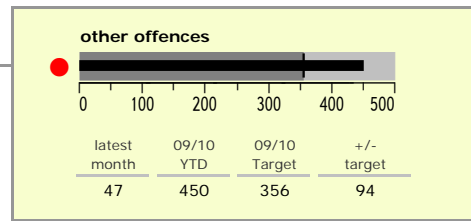

Oadby and Wigston Borough : crime reduction dashboard 2009/10 : March 2010

national indicators

NI15 : serious violent crime	0.18
NI20 : assault with less serious injury	4.84
NI16 : serious acquisitive crime	8.20

(Rate per 1,000 population)

top 10 high crime areas

	recorded offences 09/10 YTD
Guthlaxton College & Police Station	390
Oadby Stoughton Drive	240
S Wigston Blaby Rd & Saffron Rd	231
Chartwell Drive Industrial Estate	190
Oadby Parade & Racecourse	183
Wigston Centre	165
Wigston Meadow Primary School	159
South Wigston Countesthorpe Road	151
Oadby London Road	125
Oadby Industrial Estate	109