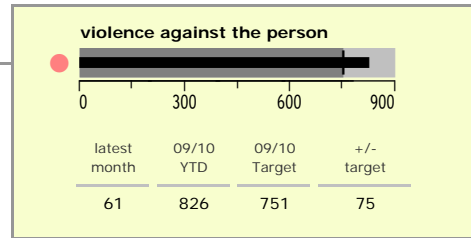

Oadby and Wigston Borough : crime reduction dashboard 2009/10 : March 2010

national indicators

NI15 : serious violent crime	0.18
NI20 : assault with less serious injury	4.84
NI16 : serious acquisitive crime	8.20

(Rate per 1,000 population)

top 10 high crime areas

	recorded offences 09/10 YTD
Guthlaxton College & Police Station	390
Oadby Stoughton Drive	240
S Wigston Blaby Rd & Saffron Rd	231
Chartwell Drive Industrial Estate	190
Oadby Parade & Racecourse	183
Wigston Centre	165
Wigston Meadow Primary School	159
South Wigston Countesthorpe Road	151
Oadby London Road	125
Oadby Industrial Estate	109