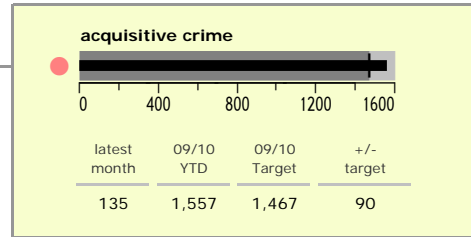

Oadby and Wigston Borough : crime reduction dashboard 2009/10 : March 2010

national indicators

NI15 : serious violent crime	0.18
NI20 : assault with less serious injury	4.84
NI16 : serious acquisitive crime	8.20

(Rate per 1,000 population)

top 10 high crime areas

	recorded offences 09/10 YTD
Guthlaxton College & Police Station	390
Oadby Stoughton Drive	240
S Wigston Blaby Rd & Saffron Rd	231
Chartwell Drive Industrial Estate	190
Oadby Parade & Racecourse	183
Wigston Centre	165
Wigston Meadow Primary School	159
South Wigston Countesthorpe Road	151
Oadby London Road	125
Oadby Industrial Estate	109