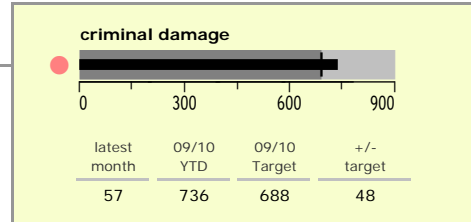

Oadby and Wigston Borough : crime reduction dashboard 2009/10 : March 2010

national indicators

NI15 : serious violent crime	0.18
NI20 : assault with less serious injury	4.84
NI16 : serious acquisitive crime	8.20

(Rate per 1,000 population)

top 10 high crime areas

	recorded offences 09/10 YTD
Guthlaxton College & Police Station	390
Oadby Stoughton Drive	240
S Wigston Blaby Rd & Saffron Rd	231
Chartwell Drive Industrial Estate	190
Oadby Parade & Racecourse	183
Wigston Centre	165
Wigston Meadow Primary School	159
South Wigston Countesthorpe Road	151
Oadby London Road	125
Oadby Industrial Estate	109