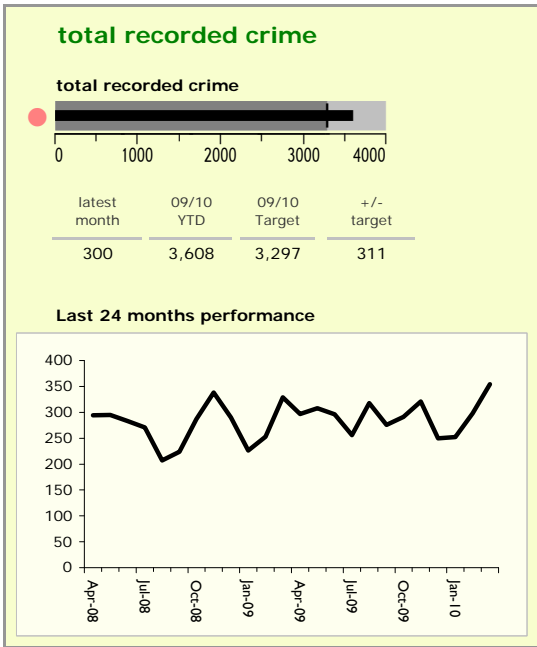

Oadby and Wigston Borough : crime reduction dashboard 2009/10 : March 2010

national indicators

NI15 : serious violent crime	0.18
NI20 : assault with less serious injury	4.84
NI16 : serious acquisitive crime	8.20

(Rate per 1,000 population)

top 10 high crime areas

	recorded offences 09/10 YTD
Guthlaxton College & Police Station	390
Oadby Stoughton Drive	240
S Wigston Blaby Rd & Saffron Rd	231
Chartwell Drive Industrial Estate	190
Oadby Parade & Racecourse	183
Wigston Centre	165
Wigston Meadow Primary School	159
South Wigston Countesthorpe Road	151
Oadby London Road	125
Oadby Industrial Estate	109

key
● over target by 25% or less
● more than 25% over target