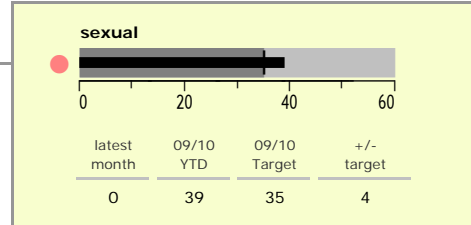

Oadby and Wigston Borough : crime reduction dashboard 2009/10 : March 2010

national indicators

NI15 : serious violent crime	0.18
NI20 : assault with less serious injury	4.84
NI16 : serious acquisitive crime	8.20

(Rate per 1,000 population)

top 10 high crime areas

	recorded offences 09/10 YTD
Guthlaxton College & Police Station	390
Oadby Stoughton Drive	240
S Wigston Blaby Rd & Saffron Rd	231
Chartwell Drive Industrial Estate	190
Oadby Parade & Racecourse	183
Wigston Centre	165
Wigston Meadow Primary School	159
South Wigston Countesthorpe Road	151
Oadby London Road	125
Oadby Industrial Estate	109