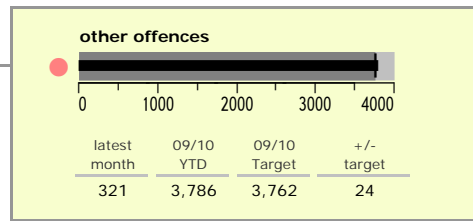

Leicestershire County : crime reduction dashboard 2009/10 : March 2010

national indicators

NI15 : serious violent crime	0.27
NI20 : assault with less serious injury	4.53
NI16 : serious acquisitive crime	11.17

(Rate per 1,000 population)

top 10 high crime areas

Area	recorded offences 09/10 YTD
Loughborough Centre West	1,040
Hinckley Town Centre	751
Fosse Park	568
Coalville Centre	541
Castle Donington & Donington Park	443
Loughborough Bell Foundry	436
Loughborough Toothill Road	420
Loughborough Centre South	395
Guthlaxton College & Police Station	390
Melton Craven West	367