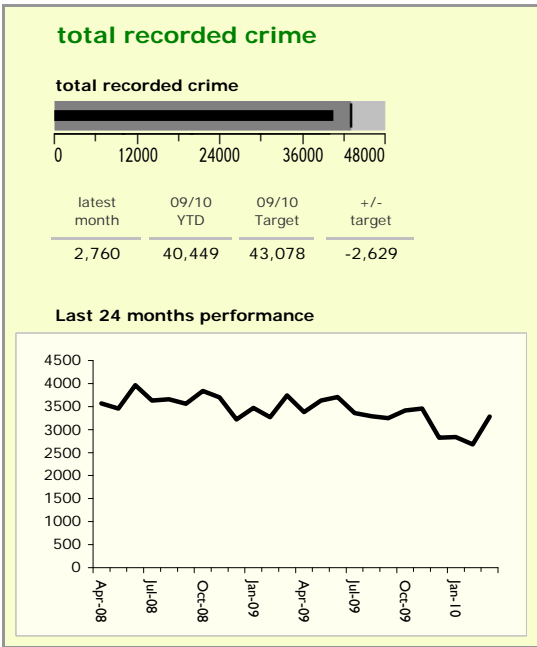

Leicestershire County : crime reduction dashboard 2009/10 : March 2010

national indicators

NI15 : serious violent crime	0.27
NI20 : assault with less serious injury	4.53
NI16 : serious acquisitive crime	11.17

(Rate per 1,000 population)

top 10 high crime areas

Area	recorded offences 09/10 YTD
Loughborough Centre West	1,040
Hinckley Town Centre	751
Fosse Park	568
Coalville Centre	541
Castle Donington & Donington Park	443
Loughborough Bell Foundry	436
Loughborough Toothill Road	420
Loughborough Centre South	395
Guthlaxton College & Police Station	390
Melton Craven West	367

key
● over target by 25% or less
● more than 25% over target