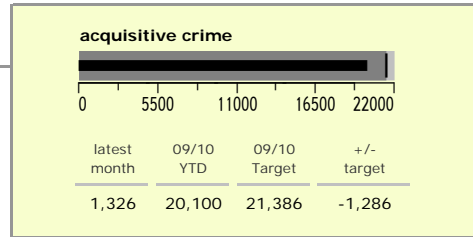

Leicestershire County : crime reduction dashboard 2009/10 : March 2010

national indicators

NI15 : serious violent crime	0.27
NI20 : assault with less serious injury	4.53
NI16 : serious acquisitive crime	11.17

(Rate per 1,000 population)

top 10 high crime areas

Area	recorded offences 09/10 YTD
Loughborough Centre West	1,040
Hinckley Town Centre	751
Fosse Park	568
Coalville Centre	541
Castle Donington & Donington Park	443
Loughborough Bell Foundry	436
Loughborough Toothill Road	420
Loughborough Centre South	395
Guthlaxton College & Police Station	390
Melton Craven West	367