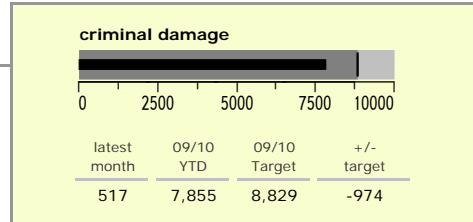

Leicestershire County : crime reduction dashboard 2009/10 : March 2010

national indicators

NI15 : serious violent crime	0.27
NI20 : assault with less serious injury	4.53
NI16 : serious acquisitive crime	11.17

(Rate per 1,000 population)

top 10 high crime areas

Area	recorded offences 09/10 YTD
Loughborough Centre West	1,040
Hinckley Town Centre	751
Fosse Park	568
Coalville Centre	541
Castle Donington & Donington Park	443
Loughborough Bell Foundry	436
Loughborough Toothill Road	420
Loughborough Centre South	395
Guthlaxton College & Police Station	390
Melton Craven West	367