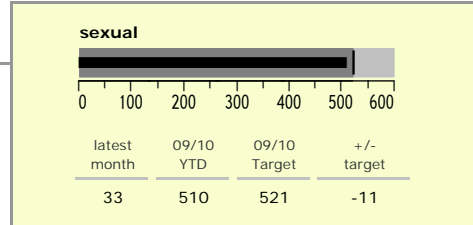

Leicestershire County : crime reduction dashboard 2009/10 : March 2010

national indicators

NI15 : serious violent crime	0.27
NI20 : assault with less serious injury	4.53
NI16 : serious acquisitive crime	11.17

(Rate per 1,000 population)

top 10 high crime areas

Area	recorded offences 09/10 YTD
Loughborough Centre West	1,040
Hinckley Town Centre	751
Fosse Park	568
Coalville Centre	541
Castle Donington & Donington Park	443
Loughborough Bell Foundry	436
Loughborough Toothill Road	420
Loughborough Centre South	395
Guthlaxton College & Police Station	390
Melton Craven West	367