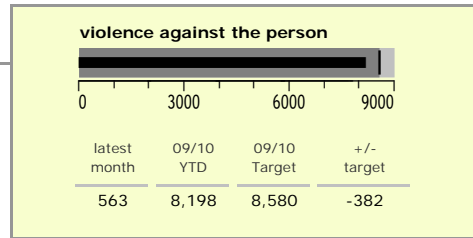

Leicestershire County : crime reduction dashboard 2009/10 : March 2010

national indicators

NI15 : serious violent crime	0.27
NI20 : assault with less serious injury	4.53
NI16 : serious acquisitive crime	11.17

(Rate per 1,000 population)

top 10 high crime areas

Area	recorded offences 09/10 YTD
Loughborough Centre West	1,040
Hinckley Town Centre	751
Fosse Park	568
Coalville Centre	541
Castle Donington & Donington Park	443
Loughborough Bell Foundry	436
Loughborough Toothill Road	420
Loughborough Centre South	395
Guthlaxton College & Police Station	390
Melton Craven West	367