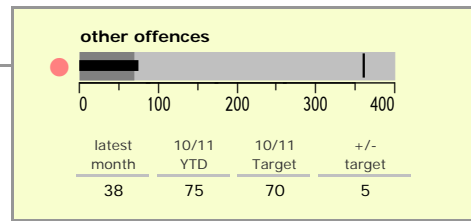

Harborough District : crime reduction dashboard 2010/11 : May 2010

national indicators

NI15 : serious violent crime	0.2
NI20 : assault with less serious injury	1.7
NI16 : serious acquisitive crime	7.7

(Rate per 1,000 population)

top 10 high crime areas

	recorded offences 10/11 YTD
● Little Bowden South	46
Lutterworth Centre & East	32
Market Harborough Coventry Road	31
● Tilton, Hungarton & Tugby	26
Market Harborough Centre	26
● Hallaton, Great Easton & Medbourne	24
Ullesthorpe & Magna Park	22
● Foxton, Saddington & Theddingworth	19
Lutterworth North	18
Great Bowden	18