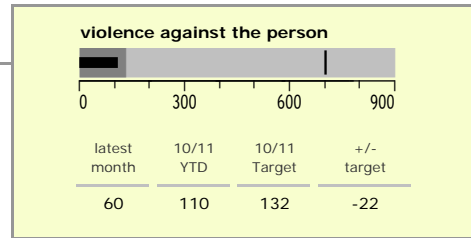

Harborough District : crime reduction dashboard 2010/11 : May 2010

national indicators

NI15 : serious violent crime	0.2
NI20 : assault with less serious injury	1.7
NI16 : serious acquisitive crime	7.7

(Rate per 1,000 population)

top 10 high crime areas

	recorded offences 10/11 YTD
● Little Bowden South	46
Lutterworth Centre & East	32
Market Harborough Coventry Road	31
● Tilton, Hungarton & Tugby	26
Market Harborough Centre	26
● Hallaton, Great Easton & Medbourne	24
Ullesthorpe & Magna Park	22
● Foxton, Saddington & Theddingworth	19
Lutterworth North	18
Great Bowden	18