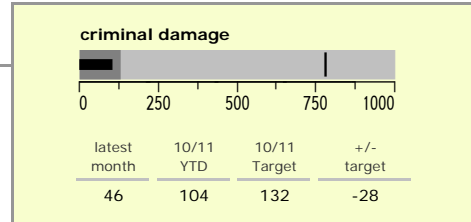

Harborough District : crime reduction dashboard 2010/11 : May 2010

national indicators

NI15 : serious violent crime	0.2
NI20 : assault with less serious injury	1.7
NI16 : serious acquisitive crime	7.7

(Rate per 1,000 population)

top 10 high crime areas

	recorded offences 10/11 YTD
● Little Bowden South	46
Lutterworth Centre & East	32
Market Harborough Coventry Road	31
● Tilton, Hungarton & Tugby	26
Market Harborough Centre	26
● Hallaton, Great Easton & Medbourne	24
Ullesthorpe & Magna Park	22
● Foxton, Saddington & Theddingworth	19
Lutterworth North	18
Great Bowden	18