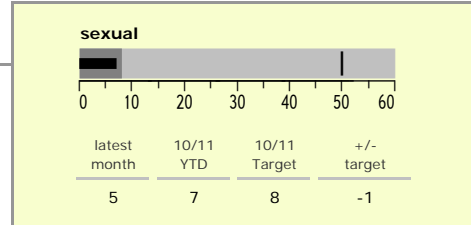

Harborough District : crime reduction dashboard 2010/11 : May 2010

national indicators

NI15 : serious violent crime	0.2
NI20 : assault with less serious injury	1.7
NI16 : serious acquisitive crime	7.7

(Rate per 1,000 population)

top 10 high crime areas

	recorded offences 10/11 YTD
● Little Bowden South	46
Lutterworth Centre & East	32
Market Harborough Coventry Road	31
● Tilton, Hungarton & Tugby	26
Market Harborough Centre	26
● Hallaton, Great Easton & Medbourne	24
Ullesthorpe & Magna Park	22
● Foxton, Saddington & Theddingworth	19
Lutterworth North	18
Great Bowden	18