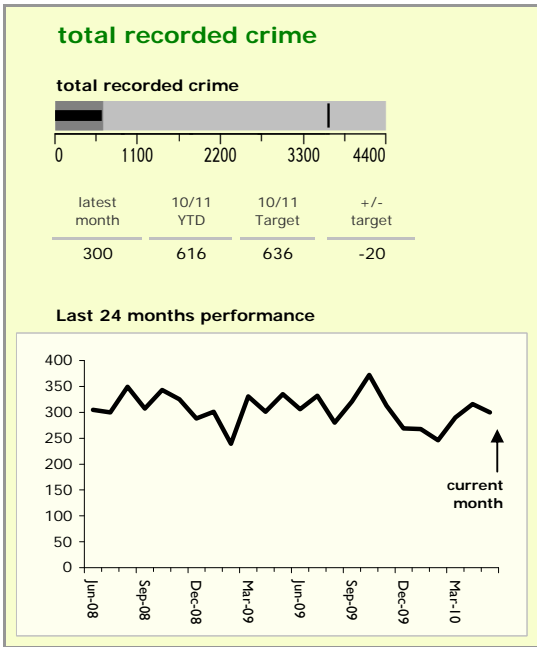

Harborough District : crime reduction dashboard 2010/11 : May 2010

national indicators

NI15 : serious violent crime	0.2
NI20 : assault with less serious injury	1.7
NI16 : serious acquisitive crime	7.7

(Rate per 1,000 population)

top 10 high crime areas

	recorded offences 10/11 YTD
● Little Bowden South	46
Lutterworth Centre & East	32
Market Harborough Coventry Road	31
● Tilton, Hungarton & Tugby	26
Market Harborough Centre	26
● Hallaton, Great Easton & Medbourne	24
Ullesthorpe & Magna Park	22
● Foxton, Saddington & Theddingworth	19
Lutterworth North	18
Great Bowden	18

key

- over target by 25% or less
- more than 25% over target