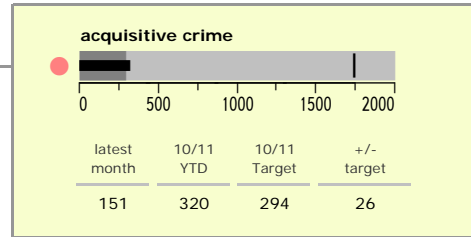

Harborough District : crime reduction dashboard 2010/11 : May 2010

national indicators

NI15 : serious violent crime	0.2
NI20 : assault with less serious injury	1.7
NI16 : serious acquisitive crime	7.7

(Rate per 1,000 population)

top 10 high crime areas

	recorded offences 10/11 YTD
● Little Bowden South	46
Lutterworth Centre & East	32
Market Harborough Coventry Road	31
● Tilton, Hungarton & Tugby	26
Market Harborough Centre	26
● Hallaton, Great Easton & Medbourne	24
Ullesthorpe & Magna Park	22
● Foxton, Saddington & Theddingworth	19
Lutterworth North	18
Great Bowden	18