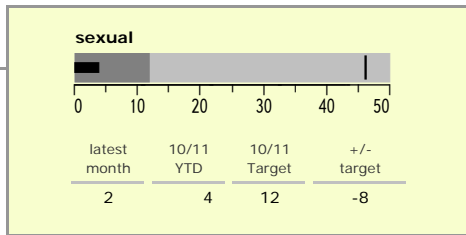

Melton Borough : crime reduction dashboard 2010/11 : May 2010

national indicators

| | |
|---|-----|
| ● NI15 : serious violent crime | 0.5 |
| ● NI20 : assault with less serious injury | 3.8 |
| ● NI16 : serious acquisitive crime | 9.4 |

(Rate per 1,000 population)

top 10 high crime areas

| | recorded offences 10/11 YTD |
|--|-----------------------------|
| ● Melton Craven West | 90 |
| ● Melton Dorian North | 46 |
| Melton Egerton East | 34 |
| ● Melton Warwick West | 28 |
| ● Melton Sysonby South | 27 |
| ● Melton Newport West | 25 |
| Melton Warwick East | 20 |
| Melton Newport South | 19 |
| Greater Bottesford, Muston & Normanton | 16 |
| Greater Frisby-on-the-Wreake | 15 |