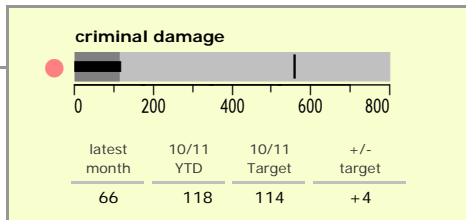

Melton Borough : crime reduction dashboard 2010/11 : May 2010

national indicators

| | |
|---|-----|
| ● NI15 : serious violent crime | 0.5 |
| ● NI20 : assault with less serious injury | 3.8 |
| ● NI16 : serious acquisitive crime | 9.4 |

(Rate per 1,000 population)

top 10 high crime areas

| | recorded offences 10/11 YTD |
|--|-----------------------------|
| ● Melton Craven West | 90 |
| ● Melton Dorian North | 46 |
| Melton Egerton East | 34 |
| ● Melton Warwick West | 28 |
| ● Melton Sysonby South | 27 |
| ● Melton Newport West | 25 |
| Melton Warwick East | 20 |
| Melton Newport South | 19 |
| Greater Bottesford, Muston & Normanton | 16 |
| Greater Frisby-on-the-Wreake | 15 |