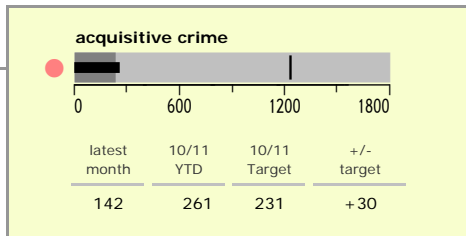

Melton Borough : crime reduction dashboard 2010/11 : May 2010

national indicators

| | |
|---|-----|
| ● NI15 : serious violent crime | 0.5 |
| ● NI20 : assault with less serious injury | 3.8 |
| ● NI16 : serious acquisitive crime | 9.4 |

(Rate per 1,000 population)

top 10 high crime areas

| | recorded offences 10/11 YTD |
|--|-----------------------------|
| ● Melton Craven West | 90 |
| ● Melton Dorian North | 46 |
| Melton Egerton East | 34 |
| ● Melton Warwick West | 28 |
| ● Melton Sysonby South | 27 |
| ● Melton Newport West | 25 |
| Melton Warwick East | 20 |
| Melton Newport South | 19 |
| Greater Bottesford, Muston & Normanton | 16 |
| Greater Frisby-on-the-Wreake | 15 |