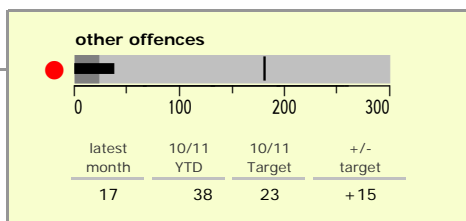

Melton Borough : crime reduction dashboard 2010/11 : May 2010

national indicators

| | |
|---|-----|
| ● NI15 : serious violent crime | 0.5 |
| ● NI20 : assault with less serious injury | 3.8 |
| ● NI16 : serious acquisitive crime | 9.4 |

(Rate per 1,000 population)

top 10 high crime areas

| | recorded offences 10/11 YTD |
|--|-----------------------------|
| ● Melton Craven West | 90 |
| ● Melton Dorian North | 46 |
| Melton Egerton East | 34 |
| ● Melton Warwick West | 28 |
| ● Melton Sysonby South | 27 |
| ● Melton Newport West | 25 |
| Melton Warwick East | 20 |
| Melton Newport South | 19 |
| Greater Bottesford, Muston & Normanton | 16 |
| Greater Frisby-on-the-Wreake | 15 |