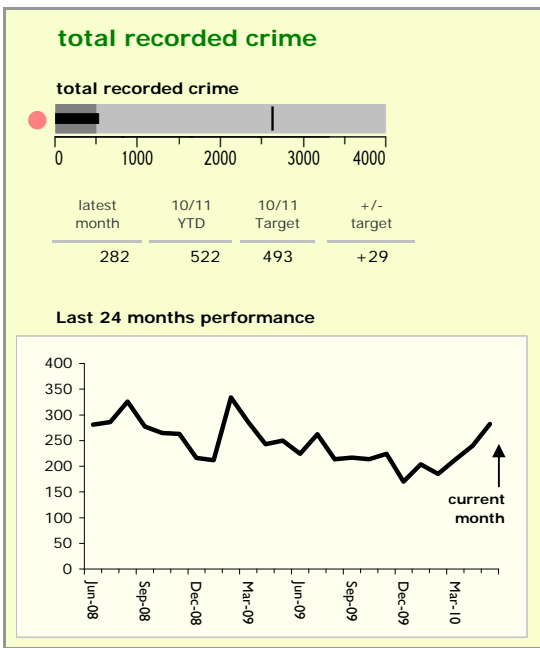

Melton Borough : crime reduction dashboard 2010/11 : May 2010

national indicators

| | |
|---|-----|
| ● NI15 : serious violent crime | 0.5 |
| ● NI20 : assault with less serious injury | 3.8 |
| ● NI16 : serious acquisitive crime | 9.4 |

(Rate per 1,000 population)

top 10 high crime areas

| | recorded offences 10/11 YTD |
|--|-----------------------------|
| ● Melton Craven West | 90 |
| ● Melton Dorian North | 46 |
| Melton Egerton East | 34 |
| ● Melton Warwick West | 28 |
| ● Melton Sysonby South | 27 |
| ● Melton Newport West | 25 |
| Melton Warwick East | 20 |
| Melton Newport South | 19 |
| Greater Bottesford, Muston & Normanton | 16 |
| Greater Frisby-on-the-Wreake | 15 |

key

- over target by 25% or less
- more than 25% over target