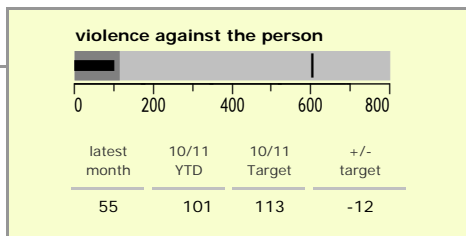

Melton Borough : crime reduction dashboard 2010/11 : May 2010

national indicators

| | |
|---|-----|
| ● NI15 : serious violent crime | 0.5 |
| ● NI20 : assault with less serious injury | 3.8 |
| ● NI16 : serious acquisitive crime | 9.4 |

(Rate per 1,000 population)

top 10 high crime areas

| | recorded offences 10/11 YTD |
|--|-----------------------------|
| ● Melton Craven West | 90 |
| ● Melton Dorian North | 46 |
| Melton Egerton East | 34 |
| ● Melton Warwick West | 28 |
| ● Melton Sysonby South | 27 |
| ● Melton Newport West | 25 |
| Melton Warwick East | 20 |
| Melton Newport South | 19 |
| Greater Bottesford, Muston & Normanton | 16 |
| Greater Frisby-on-the-Wreake | 15 |