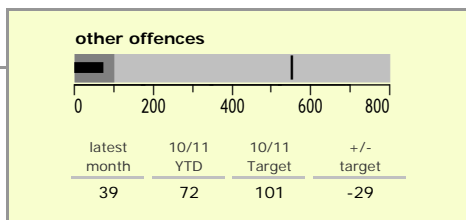

North West Leicestershire District : crime reduction dashboard 2010/11 : May 2010

national indicators

NI15 : serious violent crime	0.1
NI20 : assault with less serious injury	3.5
NI16 : serious acquisitive crime	10.2

(Rate per 1,000 population)

top 10 high crime areas

	recorded offences 10/11 YTD
Coalville Centre	103
● Bardon	42
● Measham Centre	34
Castle Donington North East & Hemmington	33
● Ashby Ivanhoe East	33
● Snibston East	32
● Coalville Stephenson Way	29
● Ashby Holywell East	27
Greenhill Centre	26
● Castle Donington South	26