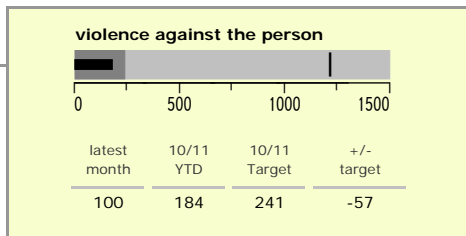

North West Leicestershire District : crime reduction dashboard 2010/11 : May 2010

national indicators

NI15 : serious violent crime	0.1
NI20 : assault with less serious injury	3.5
NI16 : serious acquisitive crime	10.2

(Rate per 1,000 population)

top 10 high crime areas

	recorded offences 10/11 YTD
Coalville Centre	103
● Bardon	42
● Measham Centre	34
Castle Donington North East & Hemmington	33
● Ashby Ivanhoe East	33
● Snibston East	32
● Coalville Stephenson Way	29
● Ashby Holywell East	27
Greenhill Centre	26
● Castle Donington South	26