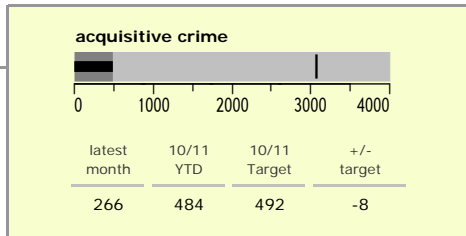

North West Leicestershire District : crime reduction dashboard 2010/11 : May 2010

national indicators

NI15 : serious violent crime	0.1
NI20 : assault with less serious injury	3.5
NI16 : serious acquisitive crime	10.2

(Rate per 1,000 population)

top 10 high crime areas

	recorded offences 10/11 YTD
Coalville Centre	103
● Bardon	42
● Measham Centre	34
Castle Donington North East & Hemmington	33
● Ashby Ivanhoe East	33
● Snibston East	32
● Coalville Stephenson Way	29
● Ashby Holywell East	27
Greenhill Centre	26
● Castle Donington South	26