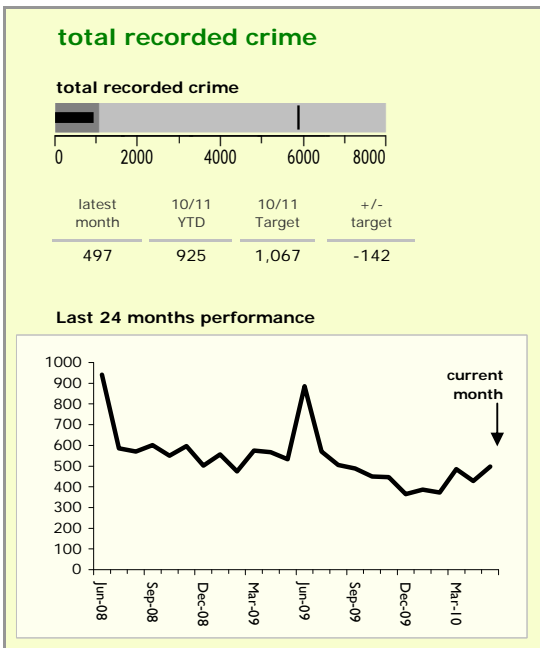

North West Leicestershire District : crime reduction dashboard 2010/11 : May 2010

national indicators

NI15 : serious violent crime	0.1
NI20 : assault with less serious injury	3.5
NI16 : serious acquisitive crime	10.2

(Rate per 1,000 population)

top 10 high crime areas

	recorded offences 10/11 YTD
Coalville Centre	103
● Bardon	42
● Measham Centre	34
Castle Donington North East & Hemmington	33
● Ashby Ivanhoe East	33
● Snibston East	32
● Coalville Stephenson Way	29
● Ashby Holywell East	27
Greenhill Centre	26
● Castle Donington South	26

key

- over target by 25% or less
- more than 25% over target