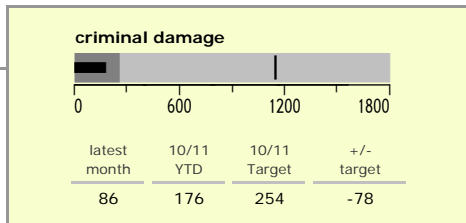

North West Leicestershire District : crime reduction dashboard 2010/11 : May 2010

national indicators

NI15 : serious violent crime	0.1
NI20 : assault with less serious injury	3.5
NI16 : serious acquisitive crime	10.2

(Rate per 1,000 population)

top 10 high crime areas

	recorded offences 10/11 YTD
Coalville Centre	103
● Bardon	42
● Measham Centre	34
Castle Donington North East & Hemmington	33
● Ashby Ivanhoe East	33
● Snibston East	32
● Coalville Stephenson Way	29
● Ashby Holywell East	27
Greenhill Centre	26
● Castle Donington South	26