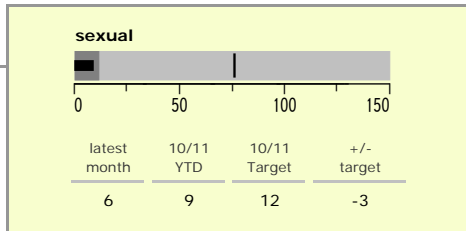

North West Leicestershire District : crime reduction dashboard 2010/11 : May 2010

national indicators

NI15 : serious violent crime	0.1
NI20 : assault with less serious injury	3.5
NI16 : serious acquisitive crime	10.2

(Rate per 1,000 population)

top 10 high crime areas

	recorded offences 10/11 YTD
Coalville Centre	103
● Bardon	42
● Measham Centre	34
Castle Donington North East & Hemmington	33
● Ashby Ivanhoe East	33
● Snibston East	32
● Coalville Stephenson Way	29
● Ashby Holywell East	27
Greenhill Centre	26
● Castle Donington South	26