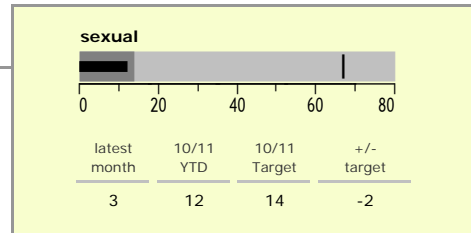

key
● over target by 25% or less
● more than 25% over target