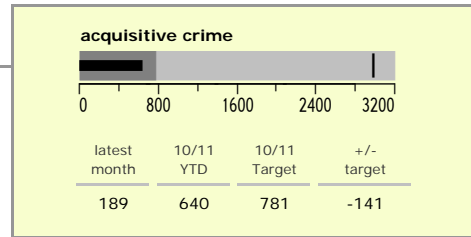

Blaby District : crime reduction dashboard 2010/11 : June 2010

national indicators

NI15 : serious violent crime	0.0
NI20 : assault with less serious injury	2.7
NI16 : serious acquisitive crime	10.1

(Rate per 1,000 population)

top 10 high crime areas

	recorded offences 10/11 YTD
Fosse Park	109
Enderby North & Grove Park	49
Glenfield West	45
Leicester Forest East - M1 Services	32
Blaby North	32
Braunstone Town Woodland Drive	32
● Narborough Road South	26
Thorpe Astley & Meridian Business Park	22
Blaby Centre	20
Glen Parva West	19