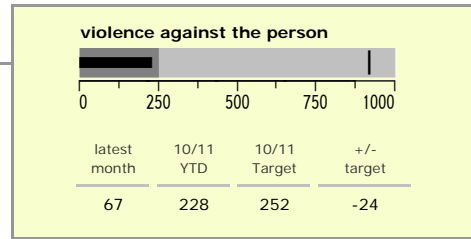

Blaby District : crime reduction dashboard 2010/11 : June 2010

national indicators

NI15 : serious violent crime	0.0
NI20 : assault with less serious injury	2.7
NI16 : serious acquisitive crime	10.1

(Rate per 1,000 population)

top 10 high crime areas

	recorded offences 10/11 YTD
Fosse Park	109
Enderby North & Grove Park	49
Glenfield West	45
Leicester Forest East - M1 Services	32
Blaby North	32
Braunstone Town Woodland Drive	32
● Narborough Road South	26
Thorpe Astley & Meridian Business Park	22
Blaby Centre	20
Glen Parva West	19