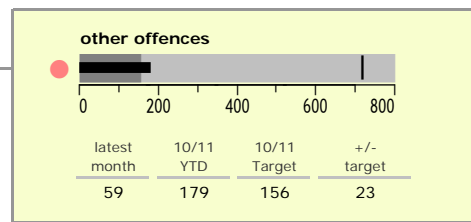

Blaby District : crime reduction dashboard 2010/11 : June 2010

national indicators

NI15 : serious violent crime	0.0
NI20 : assault with less serious injury	2.7
NI16 : serious acquisitive crime	10.1

(Rate per 1,000 population)

top 10 high crime areas

	recorded offences 10/11 YTD
Fosse Park	109
Enderby North & Grove Park	49
Glenfield West	45
Leicester Forest East - M1 Services	32
Blaby North	32
Braunstone Town Woodland Drive	32
● Narborough Road South	26
Thorpe Astley & Meridian Business Park	22
Blaby Centre	20
Glen Parva West	19