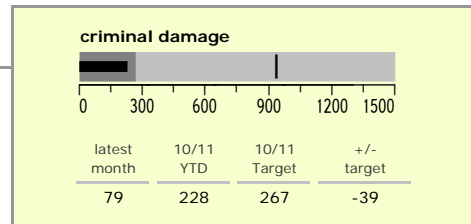

Blaby District : crime reduction dashboard 2010/11 : June 2010

national indicators

NI15 : serious violent crime	0.0
NI20 : assault with less serious injury	2.7
NI16 : serious acquisitive crime	10.1

(Rate per 1,000 population)

top 10 high crime areas

	recorded offences 10/11 YTD
Fosse Park	109
Enderby North & Grove Park	49
Glenfield West	45
Leicester Forest East - M1 Services	32
Blaby North	32
Braunstone Town Woodland Drive	32
● Narborough Road South	26
Thorpe Astley & Meridian Business Park	22
Blaby Centre	20
Glen Parva West	19