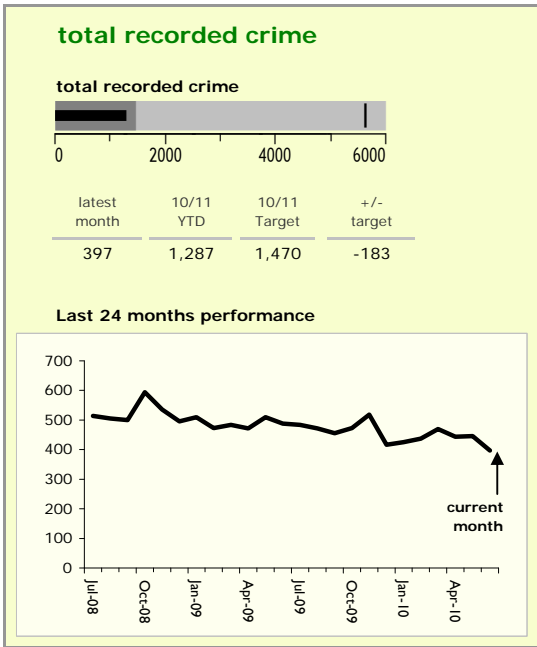

Blaby District : crime reduction dashboard 2010/11 : June 2010

national indicators

NI15 : serious violent crime	0.0
NI20 : assault with less serious injury	2.7
NI16 : serious acquisitive crime	10.1

(Rate per 1,000 population)

top 10 high crime areas

	recorded offences 10/11 YTD
Fosse Park	109
Enderby North & Grove Park	49
Glenfield West	45
Leicester Forest East - M1 Services	32
Blaby North	32
Braunstone Town Woodland Drive	32
● Narborough Road South	26
Thorpe Astley & Meridian Business Park	22
Blaby Centre	20
Glen Parva West	19

key
● over target by 25% or less
● more than 25% over target