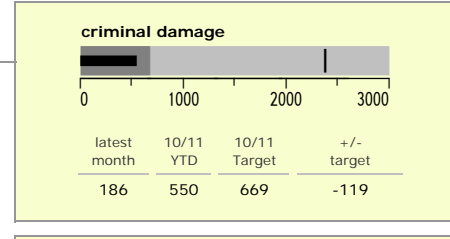

Charnwood Borough : crime reduction dashboard 2010/11 : June 2010

national indicators

NI15 : serious violent crime	0.2
NI20 : assault with less serious injury	4.7
NI16 : serious acquisitive crime	11.4

(Rate per 1,000 population)

top 10 high crime areas

Area	recorded offences 10/11 YTD
Loughborough Centre West	188
Loughborough Bell Foundry	74
Loughborough Centre South	67
Loughborough Toothill Road	63
Loughborough Canal South	49
Loughborough Derby Road East	49
Loughborough Ashby East	47
Loughborough Woodthorpe	45
Thurmaston North West	44
Thurmaston North East	38