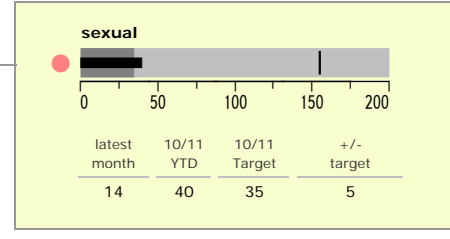

key
● over target by 25% or less
● more than 25% over target