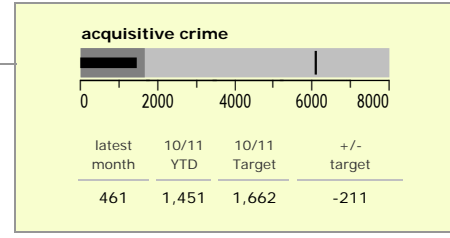

Charnwood Borough : crime reduction dashboard 2010/11 : June 2010

national indicators

NI15 : serious violent crime	0.2
NI20 : assault with less serious injury	4.7
NI16 : serious acquisitive crime	11.4

(Rate per 1,000 population)

top 10 high crime areas

Area	recorded offences 10/11 YTD
Loughborough Centre West	188
Loughborough Bell Foundry	74
Loughborough Centre South	67
Loughborough Toothill Road	63
Loughborough Canal South	49
Loughborough Derby Road East	49
Loughborough Ashby East	47
Loughborough Woodthorpe	45
Thurmaston North West	44
Thurmaston North East	38