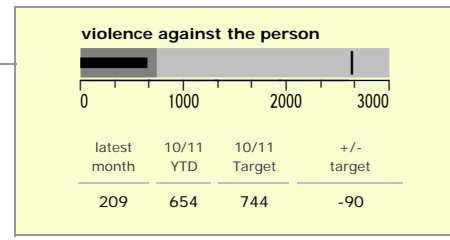

key
● over target by 25% or less
● more than 25% over target