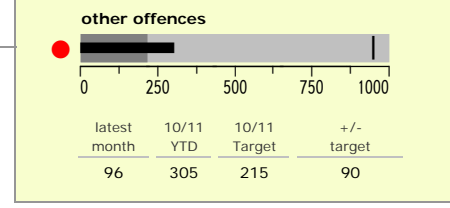

Charnwood Borough : crime reduction dashboard 2010/11 : June 2010

national indicators

NI15 : serious violent crime	0.2
NI20 : assault with less serious injury	4.7
NI16 : serious acquisitive crime	11.4

(Rate per 1,000 population)

top 10 high crime areas

Area	recorded offences 10/11 YTD
Loughborough Centre West	188
Loughborough Bell Foundry	74
Loughborough Centre South	67
Loughborough Toothill Road	63
Loughborough Canal South	49
Loughborough Derby Road East	49
Loughborough Ashby East	47
Loughborough Woodthorpe	45
Thurmaston North West	44
Thurmaston North East	38