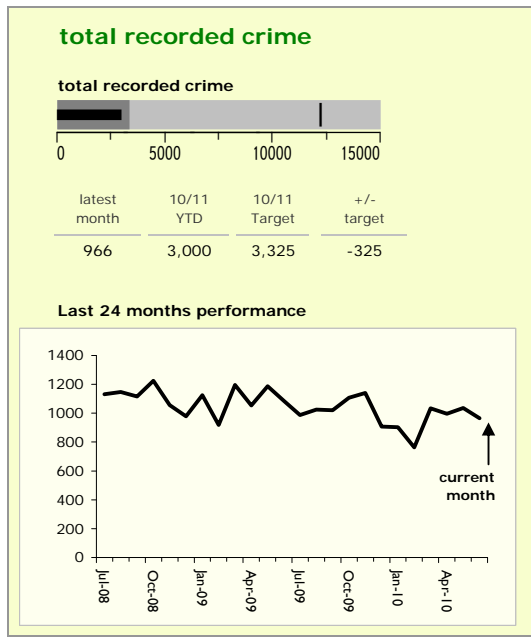

Charnwood Borough : crime reduction dashboard 2010/11 : June 2010

national indicators

NI15 : serious violent crime	0.2
NI20 : assault with less serious injury	4.7
NI16 : serious acquisitive crime	11.4

(Rate per 1,000 population)

top 10 high crime areas

Area	recorded offences 10/11 YTD
Loughborough Centre West	188
Loughborough Bell Foundry	74
Loughborough Centre South	67
Loughborough Toothill Road	63
Loughborough Canal South	49
Loughborough Derby Road East	49
Loughborough Ashby East	47
Loughborough Woodthorpe	45
Thurmaston North West	44
Thurmaston North East	38