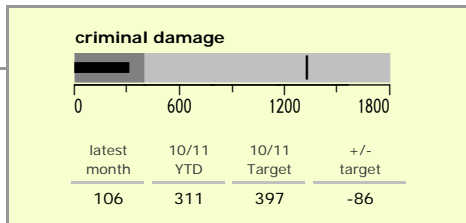

Hinckley and Bosworth Borough : crime reduction dashboard 2010/11 : June 2010

national indicators

NI15 : serious violent crime	0.2
NI20 : assault with less serious injury	3.1
● NI16 : serious acquisitive crime	10.3

(Rate per 1,000 population)

top 10 high crime areas

Area	recorded offences 10/11 YTD
Hinckley Town Centre	126
Dodwells Bridge & H'brook Ind. Estates	39
Hinckley Castle South West	38
Earl Shilton North	29
Barwell Centre	29
Hinckley Town Centre North	28
Earl Shilton East	25
Stanton Under Bardon & Copt Oak	25
Hinckley Trinity West	25
Hinckley Fields	24