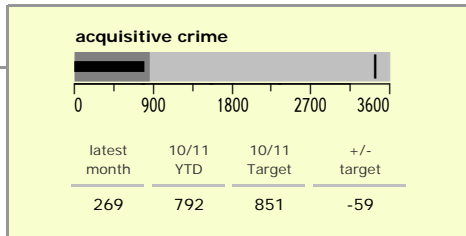

Hinckley and Bosworth Borough : crime reduction dashboard 2010/11 : June 2010

national indicators

NI15 : serious violent crime	0.2
NI20 : assault with less serious injury	3.1
● NI16 : serious acquisitive crime	10.3

(Rate per 1,000 population)

top 10 high crime areas

Area	recorded offences 10/11 YTD
Hinckley Town Centre	126
Dodwells Bridge & H'brook Ind. Estates	39
Hinckley Castle South West	38
Earl Shilton North	29
Barwell Centre	29
Hinckley Town Centre North	28
Earl Shilton East	25
Stanton Under Bardon & Copt Oak	25
Hinckley Trinity West	25
Hinckley Fields	24