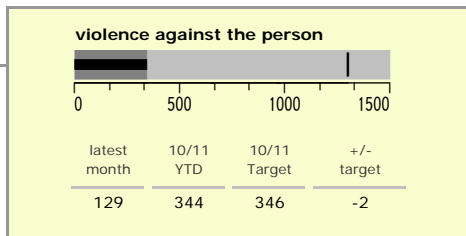

Hinckley and Bosworth Borough : crime reduction dashboard 2010/11 : June 2010

national indicators

NI15 : serious violent crime	0.2
NI20 : assault with less serious injury	3.1
● NI16 : serious acquisitive crime	10.3

(Rate per 1,000 population)

top 10 high crime areas

Area	recorded offences 10/11 YTD
Hinckley Town Centre	126
Dodwells Bridge & H'brook Ind. Estates	39
Hinckley Castle South West	38
Earl Shilton North	29
Barwell Centre	29
Hinckley Town Centre North	28
Earl Shilton East	25
Stanton Under Bardon & Copt Oak	25
Hinckley Trinity West	25
Hinckley Fields	24