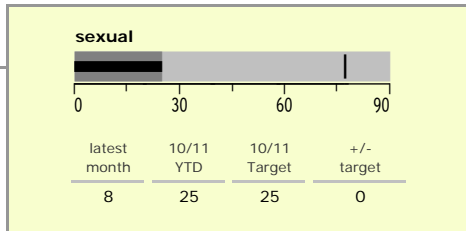

Hinckley and Bosworth Borough : crime reduction dashboard 2010/11 : June 2010

national indicators

NI15 : serious violent crime	0.2
NI20 : assault with less serious injury	3.1
● NI16 : serious acquisitive crime	10.3

(Rate per 1,000 population)

top 10 high crime areas

Area	recorded offences 10/11 YTD
Hinckley Town Centre	126
Dodwells Bridge & H'brook Ind. Estates	39
Hinckley Castle South West	38
Earl Shilton North	29
Barwell Centre	29
Hinckley Town Centre North	28
Earl Shilton East	25
Stanton Under Bardon & Copt Oak	25
Hinckley Trinity West	25
Hinckley Fields	24