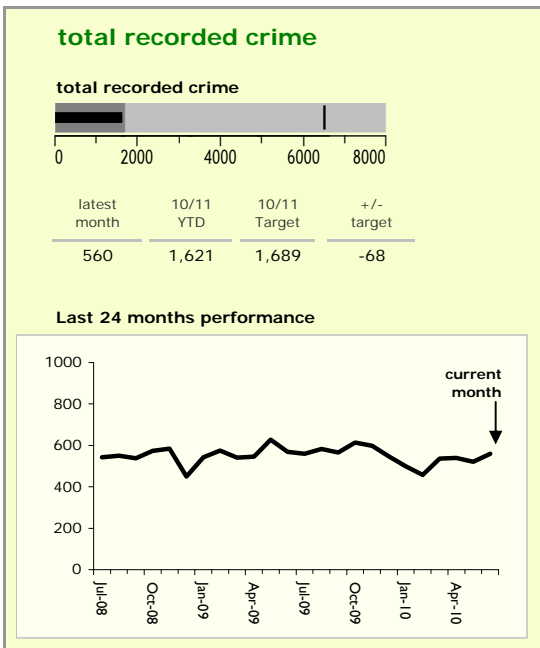

Hinckley and Bosworth Borough : crime reduction dashboard 2010/11 : June 2010

national indicators

NI15 : serious violent crime	0.2
NI20 : assault with less serious injury	3.1
● NI16 : serious acquisitive crime	10.3

(Rate per 1,000 population)

top 10 high crime areas

Area	recorded offences 10/11 YTD
Hinckley Town Centre	126
Dodwells Bridge & H'brook Ind. Estates	39
Hinckley Castle South West	38
Earl Shilton North	29
Barwell Centre	29
Hinckley Town Centre North	28
Earl Shilton East	25
Stanton Under Bardon & Copt Oak	25
Hinckley Trinity West	25
Hinckley Fields	24