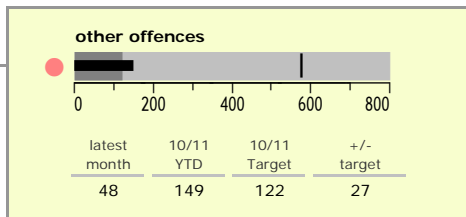

Hinckley and Bosworth Borough : crime reduction dashboard 2010/11 : June 2010

national indicators

NI15 : serious violent crime	0.2
NI20 : assault with less serious injury	3.1
● NI16 : serious acquisitive crime	10.3

(Rate per 1,000 population)

top 10 high crime areas

Area	recorded offences 10/11 YTD
Hinckley Town Centre	126
Dodwells Bridge & H'brook Ind. Estates	39
Hinckley Castle South West	38
Earl Shilton North	29
Barwell Centre	29
Hinckley Town Centre North	28
Earl Shilton East	25
Stanton Under Bardon & Copt Oak	25
Hinckley Trinity West	25
Hinckley Fields	24