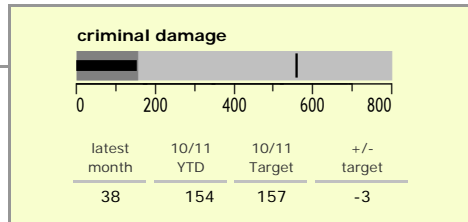

Melton Borough : crime reduction dashboard 2010/11 : June 2010

national indicators

NI15 : serious violent crime	0.3
NI20 : assault with less serious injury	4.5
NI16 : serious acquisitive crime	8.9

(Rate per 1,000 population)

top 10 high crime areas

	recorded offences 10/11 YTD
Melton Craven West	90
Melton Dorian North	47
Melton Egerton East	34
Melton Warwick West	28
Melton Sysonby South	27
Melton Newport West	25
Melton Warwick East	21
Melton Newport South	19
Greater Bottesford, Muston & Normanton	16
Greater Frisby-on-the-Wreake	15