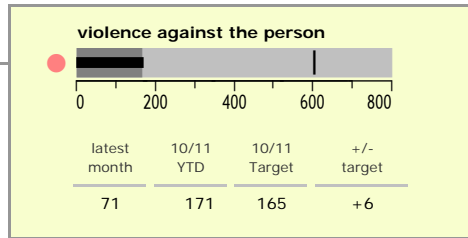

Melton Borough : crime reduction dashboard 2010/11 : June 2010

national indicators

NI15 : serious violent crime	0.3
NI20 : assault with less serious injury	4.5
NI16 : serious acquisitive crime	8.9

(Rate per 1,000 population)

top 10 high crime areas

	recorded offences 10/11 YTD
Melton Craven West	90
Melton Dorian North	47
Melton Egerton East	34
Melton Warwick West	28
Melton Sysonby South	27
Melton Newport West	25
Melton Warwick East	21
Melton Newport South	19
Greater Bottesford, Muston & Normanton	16
Greater Frisby-on-the-Wreake	15