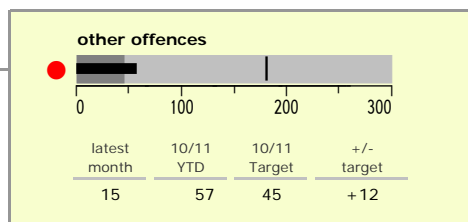

Melton Borough : crime reduction dashboard 2010/11 : June 2010

national indicators

NI15 : serious violent crime	0.3
NI20 : assault with less serious injury	4.5
NI16 : serious acquisitive crime	8.9

(Rate per 1,000 population)

top 10 high crime areas

	recorded offences 10/11 YTD
Melton Craven West	90
Melton Dorian North	47
Melton Egerton East	34
Melton Warwick West	28
Melton Sysonby South	27
Melton Newport West	25
Melton Warwick East	21
Melton Newport South	19
Greater Bottesford, Muston & Normanton	16
Greater Frisby-on-the-Wreake	15