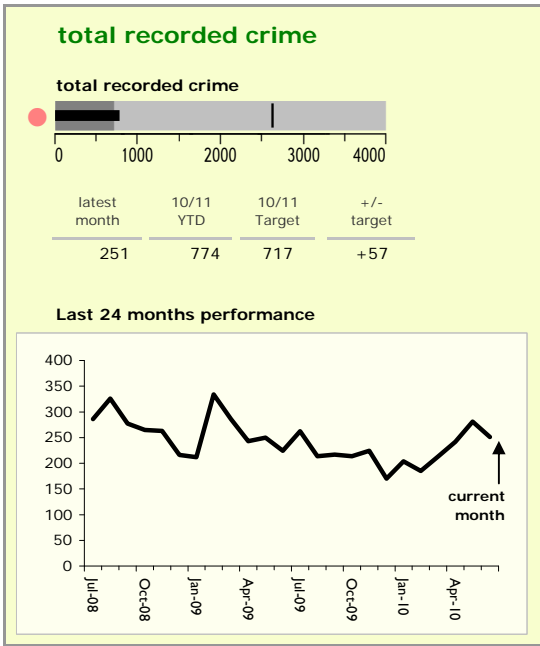

Melton Borough : crime reduction dashboard 2010/11 : June 2010

national indicators

NI15 : serious violent crime	0.3
NI20 : assault with less serious injury	4.5
NI16 : serious acquisitive crime	8.9

(Rate per 1,000 population)

top 10 high crime areas

	recorded offences 10/11 YTD
Melton Craven West	90
Melton Dorian North	47
Melton Egerton East	34
Melton Warwick West	28
Melton Sysonby South	27
Melton Newport West	25
Melton Warwick East	21
Melton Newport South	19
Greater Bottesford, Muston & Normanton	16
Greater Frisby-on-the-Wreake	15

key

- over target by 25% or less
- more than 25% over target