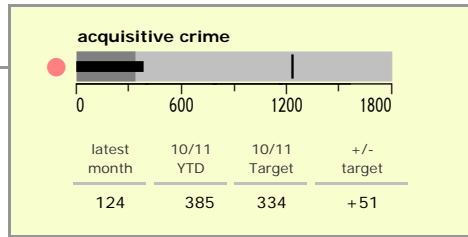

Melton Borough : crime reduction dashboard 2010/11 : June 2010

national indicators

NI15 : serious violent crime	0.3
NI20 : assault with less serious injury	4.5
NI16 : serious acquisitive crime	8.9

(Rate per 1,000 population)

top 10 high crime areas

	recorded offences 10/11 YTD
Melton Craven West	90
Melton Dorian North	47
Melton Egerton East	34
Melton Warwick West	28
Melton Sysonby South	27
Melton Newport West	25
Melton Warwick East	21
Melton Newport South	19
Greater Bottesford, Muston & Normanton	16
Greater Frisby-on-the-Wreake	15