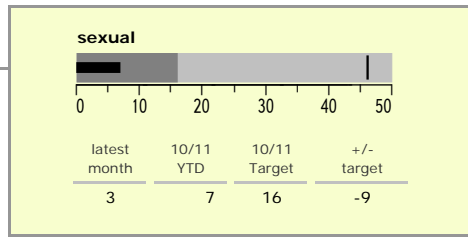

Melton Borough : crime reduction dashboard 2010/11 : June 2010

national indicators

NI15 : serious violent crime	0.3
NI20 : assault with less serious injury	4.5
NI16 : serious acquisitive crime	8.9

(Rate per 1,000 population)

top 10 high crime areas

	recorded offences 10/11 YTD
Melton Craven West	90
Melton Dorian North	47
Melton Egerton East	34
Melton Warwick West	28
Melton Sysonby South	27
Melton Newport West	25
Melton Warwick East	21
Melton Newport South	19
Greater Bottesford, Muston & Normanton	16
Greater Frisby-on-the-Wreake	15