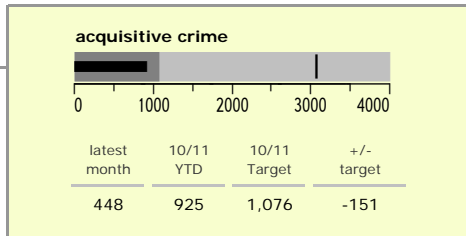

North West Leicestershire District : crime reduction dashboard 2010/11 : June 2010

national indicators

NI15 : serious violent crime	0.1
NI20 : assault with less serious injury	4.5
NI16 : serious acquisitive crime	11.4

(Rate per 1,000 population)

top 10 high crime areas

Area	recorded offences 10/11 YTD
Coalville Centre	103
Bardon	42
Measham Centre	34
Castle Donington North East & Hemmington	33
Ashby Ivanhoe East	33
Snibston East	32
Coalville Stephenson Way	29
Greenhill Centre	27
Ashby Holywell East	27
Castle Donington South	26