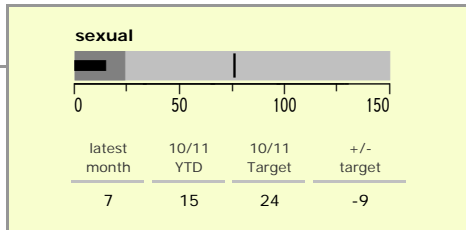

North West Leicestershire District : crime reduction dashboard 2010/11 : June 2010

national indicators

NI15 : serious violent crime	0.1
NI20 : assault with less serious injury	4.5
NI16 : serious acquisitive crime	11.4

(Rate per 1,000 population)

top 10 high crime areas

Area	recorded offences 10/11 YTD
Coalville Centre	103
Bardon	42
Measham Centre	34
Castle Donington North East & Hemmington	33
Ashby Ivanhoe East	33
Snibston East	32
Coalville Stephenson Way	29
Greenhill Centre	27
Ashby Holywell East	27
Castle Donington South	26