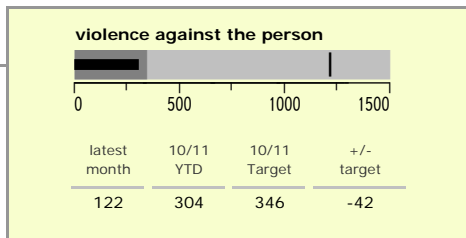

North West Leicestershire District : crime reduction dashboard 2010/11 : June 2010

national indicators

NI15 : serious violent crime	0.1
NI20 : assault with less serious injury	4.5
NI16 : serious acquisitive crime	11.4

(Rate per 1,000 population)

top 10 high crime areas

Area	recorded offences 10/11 YTD
Coalville Centre	103
Bardon	42
Measham Centre	34
Castle Donington North East & Hemmington	33
Ashby Ivanhoe East	33
Snibston East	32
Coalville Stephenson Way	29
Greenhill Centre	27
Ashby Holywell East	27
Castle Donington South	26