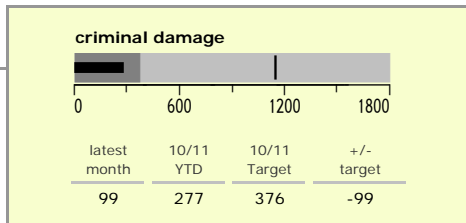

North West Leicestershire District : crime reduction dashboard 2010/11 : June 2010

national indicators

NI15 : serious violent crime	0.1
NI20 : assault with less serious injury	4.5
NI16 : serious acquisitive crime	11.4

(Rate per 1,000 population)

top 10 high crime areas

Area	recorded offences 10/11 YTD
Coalville Centre	103
Bardon	42
Measham Centre	34
Castle Donington North East & Hemmington	33
Ashby Ivanhoe East	33
Snibston East	32
Coalville Stephenson Way	29
Greenhill Centre	27
Ashby Holywell East	27
Castle Donington South	26