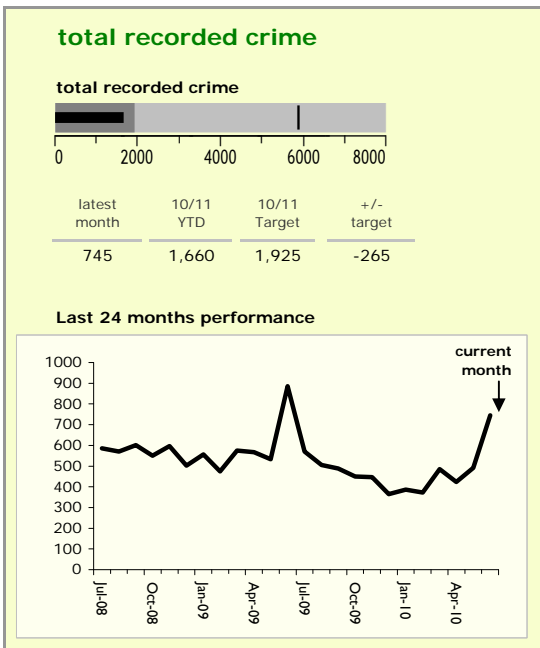

North West Leicestershire District : crime reduction dashboard 2010/11 : June 2010

national indicators

NI15 : serious violent crime	0.1
NI20 : assault with less serious injury	4.5
NI16 : serious acquisitive crime	11.4

(Rate per 1,000 population)

top 10 high crime areas

Area	recorded offences 10/11 YTD
Coalville Centre	103
Bardon	42
Measham Centre	34
Castle Donington North East & Hemmington	33
Ashby Ivanhoe East	33
Snibston East	32
Coalville Stephenson Way	29
Greenhill Centre	27
Ashby Holywell East	27
Castle Donington South	26

key

- over target by 25% or less
- more than 25% over target