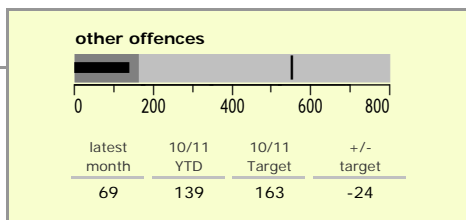

North West Leicestershire District : crime reduction dashboard 2010/11 : June 2010

national indicators

NI15 : serious violent crime	0.1
NI20 : assault with less serious injury	4.5
NI16 : serious acquisitive crime	11.4

(Rate per 1,000 population)

top 10 high crime areas

Area	recorded offences 10/11 YTD
Coalville Centre	103
Bardon	42
Measham Centre	34
Castle Donington North East & Hemmington	33
Ashby Ivanhoe East	33
Snibston East	32
Coalville Stephenson Way	29
Greenhill Centre	27
Ashby Holywell East	27
Castle Donington South	26