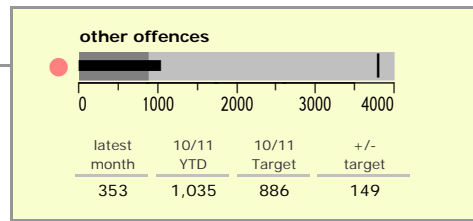

Leicestershire County : crime reduction dashboard 2010/11 : June 2010

national indicators

NI15 : serious violent crime	0.2
NI20 : assault with less serious injury	3.6
NI16 : serious acquisitive crime	10.0

(Rate per 1,000 population)

top 10 high crime areas

	recorded offences 10/11 YTD
Loughborough Centre West	188
Hinckley Town Centre	126
Fosse Park	109
Coalville Centre	103
Melton Craven West	90
Loughborough Bell Foundry	74
Loughborough Centre South	67
Loughborough Toothill Road	63
Guthlaxton College & Police Station	63
Oadby Stoughton Drive	50