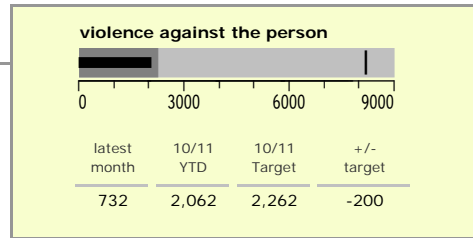

Leicestershire County : crime reduction dashboard 2010/11 : June 2010

national indicators

NI15 : serious violent crime	0.2
NI20 : assault with less serious injury	3.6
NI16 : serious acquisitive crime	10.0

(Rate per 1,000 population)

top 10 high crime areas

	recorded offences 10/11 YTD
Loughborough Centre West	188
Hinckley Town Centre	126
Fosse Park	109
Coalville Centre	103
Melton Craven West	90
Loughborough Bell Foundry	74
Loughborough Centre South	67
Loughborough Toothill Road	63
Guthlaxton College & Police Station	63
Oadby Stoughton Drive	50