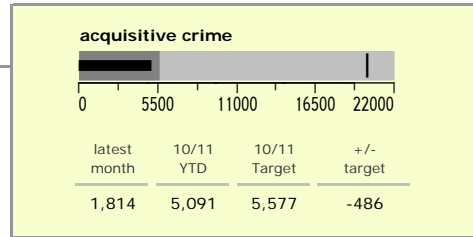

Leicestershire County : crime reduction dashboard 2010/11 : June 2010

national indicators

NI15 : serious violent crime	0.2
NI20 : assault with less serious injury	3.6
NI16 : serious acquisitive crime	10.0

(Rate per 1,000 population)

top 10 high crime areas

	recorded offences 10/11 YTD
Loughborough Centre West	188
Hinckley Town Centre	126
Fosse Park	109
Coalville Centre	103
Melton Craven West	90
Loughborough Bell Foundry	74
Loughborough Centre South	67
Loughborough Toothill Road	63
Guthlaxton College & Police Station	63
Oadby Stoughton Drive	50