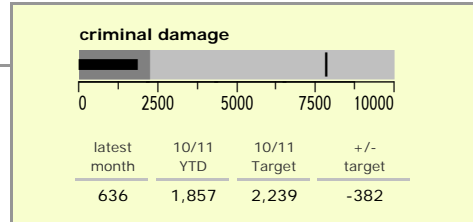

Leicestershire County : crime reduction dashboard 2010/11 : June 2010

national indicators

NI15 : serious violent crime	0.2
NI20 : assault with less serious injury	3.6
NI16 : serious acquisitive crime	10.0

(Rate per 1,000 population)

top 10 high crime areas

	recorded offences 10/11 YTD
Loughborough Centre West	188
Hinckley Town Centre	126
Fosse Park	109
Coalville Centre	103
Melton Craven West	90
Loughborough Bell Foundry	74
Loughborough Centre South	67
Loughborough Toothill Road	63
Guthlaxton College & Police Station	63
Oadby Stoughton Drive	50