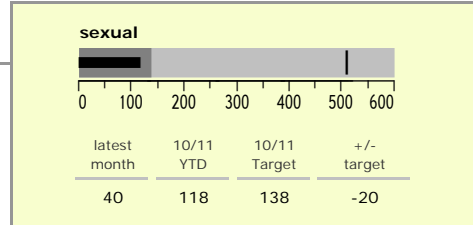

Leicestershire County : crime reduction dashboard 2010/11 : June 2010

national indicators

NI15 : serious violent crime	0.2
NI20 : assault with less serious injury	3.6
NI16 : serious acquisitive crime	10.0

(Rate per 1,000 population)

top 10 high crime areas

	recorded offences 10/11 YTD
Loughborough Centre West	188
Hinckley Town Centre	126
Fosse Park	109
Coalville Centre	103
Melton Craven West	90
Loughborough Bell Foundry	74
Loughborough Centre South	67
Loughborough Toothill Road	63
Guthlaxton College & Police Station	63
Oadby Stoughton Drive	50