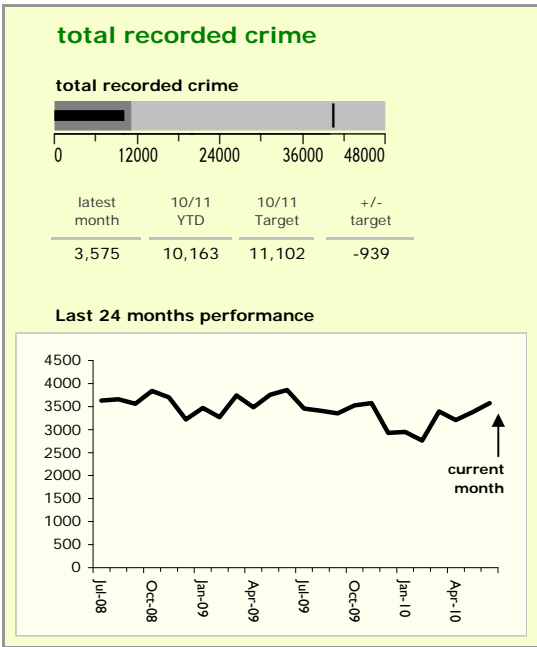

Leicestershire County : crime reduction dashboard 2010/11 : June 2010

national indicators

NI15 : serious violent crime	0.2
NI20 : assault with less serious injury	3.6
NI16 : serious acquisitive crime	10.0

(Rate per 1,000 population)

top 10 high crime areas

	recorded offences 10/11 YTD
Loughborough Centre West	188
Hinckley Town Centre	126
Fosse Park	109
Coalville Centre	103
Melton Craven West	90
Loughborough Bell Foundry	74
Loughborough Centre South	67
Loughborough Toothill Road	63
Guthlaxton College & Police Station	63
Oadby Stoughton Drive	50

key
● over target by 25% or less
● more than 25% over target