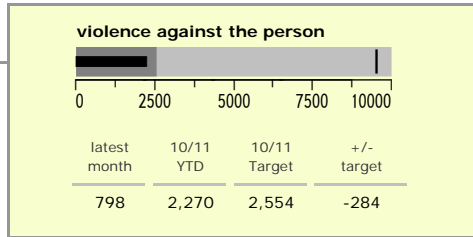

Leicester City : crime reduction dashboard 2010/11 : June 2010

national indicators

| | |
|---|------|
| NI15 : serious violent crime | 0.5 |
| NI20 : assault with less serious injury | 8.8 |
| NI16 : serious acquisitive crime | 22.5 |

(Rate per 1,000 population)

top 10 high crime areas

| | recorded offences 10/11 YTD |
|-------------------------------|-----------------------------|
| Castle-City Centre | 978 |
| ● Castle-De Montfort Street | 195 |
| Abb-Abbey Park | 180 |
| Castle-De Montfort University | 128 |
| Bleys-Glenfield Hospital | 113 |
| Castle-Victoria Park | 105 |
| Castle-Princess Road West | 81 |
| Wcotes-Ridley Street | 77 |
| Castle-Filbert Street | 74 |
| ● Castle-Springfield Road | 65 |