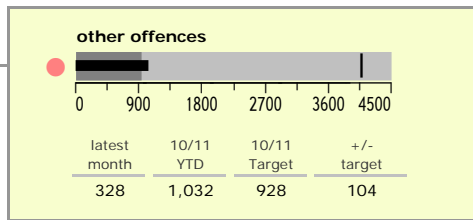

Leicester City : crime reduction dashboard 2010/11 : June 2010

national indicators

| | |
|---|------|
| NI15 : serious violent crime | 0.5 |
| NI20 : assault with less serious injury | 8.8 |
| NI16 : serious acquisitive crime | 22.5 |

(Rate per 1,000 population)

top 10 high crime areas

| | recorded offences 10/11 YTD |
|-------------------------------|-----------------------------|
| Castle-City Centre | 978 |
| ● Castle-De Montfort Street | 195 |
| Abb-Abbey Park | 180 |
| Castle-De Montfort University | 128 |
| Bleys-Glenfield Hospital | 113 |
| Castle-Victoria Park | 105 |
| Castle-Princess Road West | 81 |
| Wcotes-Ridley Street | 77 |
| Castle-Filbert Street | 74 |
| ● Castle-Springfield Road | 65 |