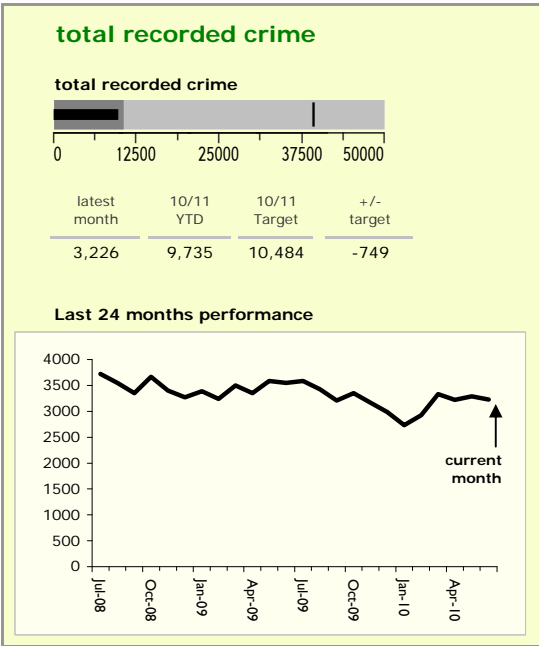

Leicester City : crime reduction dashboard 2010/11 : June 2010

national indicators

| | |
|---|------|
| NI15 : serious violent crime | 0.5 |
| NI20 : assault with less serious injury | 8.8 |
| NI16 : serious acquisitive crime | 22.5 |

(Rate per 1,000 population)

top 10 high crime areas

| | recorded offences 10/11 YTD |
|-------------------------------|-----------------------------|
| Castle-City Centre | 978 |
| ● Castle-De Montfort Street | 195 |
| Abb-Abbey Park | 180 |
| Castle-De Montfort University | 128 |
| Bleys-Glenfield Hospital | 113 |
| Castle-Victoria Park | 105 |
| Castle-Princess Road West | 81 |
| Wcotes-Ridley Street | 77 |
| Castle-Filbert Street | 74 |
| ● Castle-Springfield Road | 65 |

key

- over target by 25% or less
- more than 25% over target