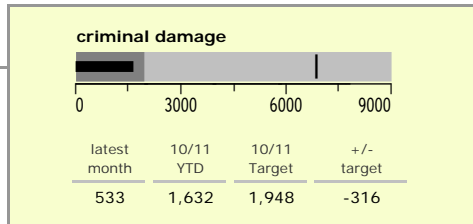

Leicester City : crime reduction dashboard 2010/11 : June 2010

national indicators

| | |
|---|------|
| NI15 : serious violent crime | 0.5 |
| NI20 : assault with less serious injury | 8.8 |
| NI16 : serious acquisitive crime | 22.5 |

(Rate per 1,000 population)

top 10 high crime areas

| | recorded offences 10/11 YTD |
|-------------------------------|-----------------------------|
| Castle-City Centre | 978 |
| ● Castle-De Montfort Street | 195 |
| Abb-Abbey Park | 180 |
| Castle-De Montfort University | 128 |
| Bleys-Glenfield Hospital | 113 |
| Castle-Victoria Park | 105 |
| Castle-Princess Road West | 81 |
| Wcotes-Ridley Street | 77 |
| Castle-Filbert Street | 74 |
| ● Castle-Springfield Road | 65 |