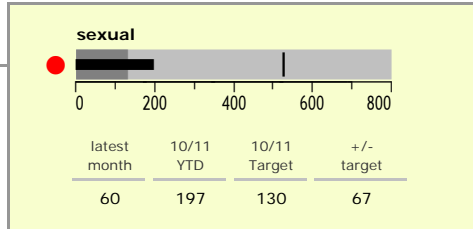

Leicester City : crime reduction dashboard 2010/11 : June 2010

national indicators

| | |
|---|------|
| NI15 : serious violent crime | 0.5 |
| NI20 : assault with less serious injury | 8.8 |
| NI16 : serious acquisitive crime | 22.5 |

(Rate per 1,000 population)

top 10 high crime areas

| | recorded offences 10/11 YTD |
|-------------------------------|-----------------------------|
| Castle-City Centre | 978 |
| ● Castle-De Montfort Street | 195 |
| Abb-Abbey Park | 180 |
| Castle-De Montfort University | 128 |
| Bleys-Glenfield Hospital | 113 |
| Castle-Victoria Park | 105 |
| Castle-Princess Road West | 81 |
| Wcotes-Ridley Street | 77 |
| Castle-Filbert Street | 74 |
| ● Castle-Springfield Road | 65 |