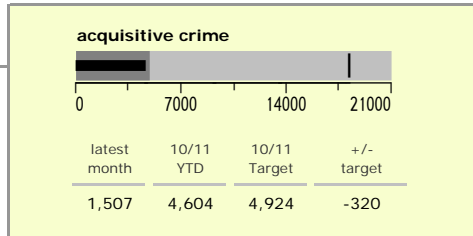

Leicester City : crime reduction dashboard 2010/11 : June 2010

national indicators

| | |
|---|------|
| NI15 : serious violent crime | 0.5 |
| NI20 : assault with less serious injury | 8.8 |
| NI16 : serious acquisitive crime | 22.5 |

(Rate per 1,000 population)

top 10 high crime areas

| | recorded offences 10/11 YTD |
|-------------------------------|-----------------------------|
| Castle-City Centre | 978 |
| ● Castle-De Montfort Street | 195 |
| Abb-Abbey Park | 180 |
| Castle-De Montfort University | 128 |
| Bleys-Glenfield Hospital | 113 |
| Castle-Victoria Park | 105 |
| Castle-Princess Road West | 81 |
| Wcotes-Ridley Street | 77 |
| Castle-Filbert Street | 74 |
| ● Castle-Springfield Road | 65 |