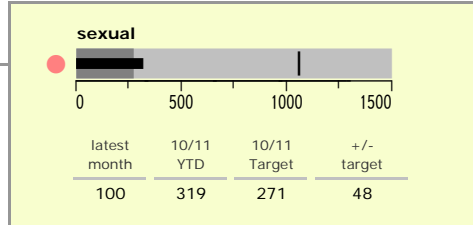

Leicestershire Force Area : crime reduction dashboard 2010/11 : June 2010

national indicators

NI15 : serious violent crime	0.3
NI20 : assault with less serious injury	5.1
● NI16 : serious acquisitive crime	13.6

(Rate per 1,000 population)

top 10 high crime areas

	recorded offences 10/11 YTD
● Cstle-City Centre	978
● Cstle-De Montfort Street	195
Loughborough Centre West	188
Abb-Abbey Park	180
Cstle-De Montfort University	128
Hinckley Town Centre	126
Bleys-Glenfield Hospital	113
Fosse Park	109
Cstle-Victoria Park	105
Coalville Centre	103