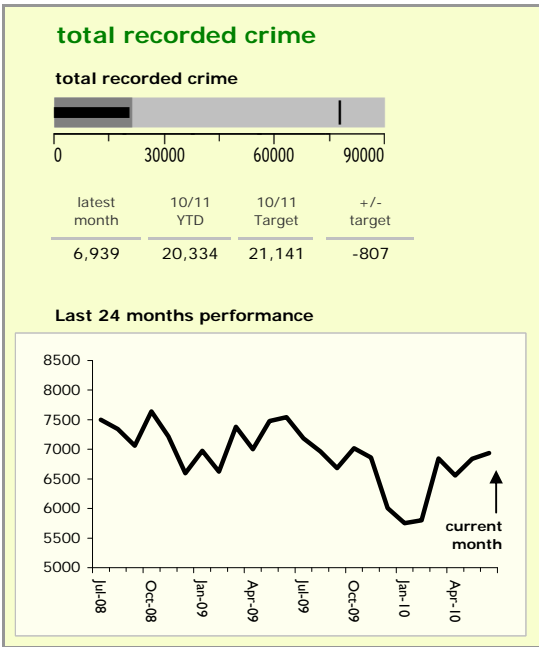

Leicestershire Force Area : crime reduction dashboard 2010/11 : June 2010

national indicators

NI15 : serious violent crime	0.3
NI20 : assault with less serious injury	5.1
● NI16 : serious acquisitive crime	13.6

(Rate per 1,000 population)

top 10 high crime areas

	recorded offences 10/11 YTD
● Cstle-City Centre	978
● Cstle-De Montfort Street	195
Loughborough Centre West	188
Abb-Abbey Park	180
Cstle-De Montfort University	128
Hinckley Town Centre	126
Bleys-Glenfield Hospital	113
Fosse Park	109
Cstle-Victoria Park	105
Coalville Centre	103

key

- over target by 25% or less
- more than 25% over target