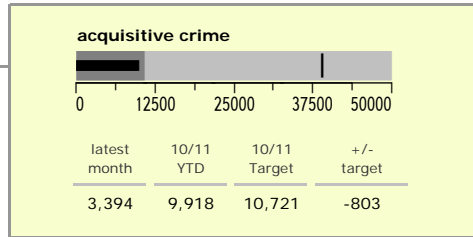

Leicestershire Force Area : crime reduction dashboard 2010/11 : June 2010

national indicators

NI15 : serious violent crime	0.3
NI20 : assault with less serious injury	5.1
● NI16 : serious acquisitive crime	13.6

(Rate per 1,000 population)

top 10 high crime areas

	recorded offences 10/11 YTD
● Cstle-City Centre	978
● Cstle-De Montfort Street	195
Loughborough Centre West	188
Abb-Abbey Park	180
Cstle-De Montfort University	128
Hinckley Town Centre	126
Bleys-Glenfield Hospital	113
Fosse Park	109
Cstle-Victoria Park	105
Coalville Centre	103