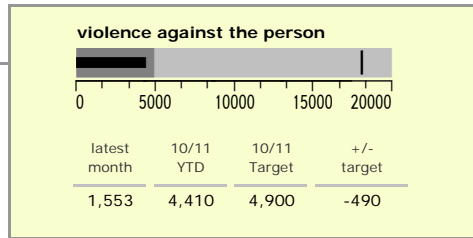

Leicestershire Force Area : crime reduction dashboard 2010/11 : June 2010

national indicators

NI15 : serious violent crime	0.3
NI20 : assault with less serious injury	5.1
● NI16 : serious acquisitive crime	13.6

(Rate per 1,000 population)

top 10 high crime areas

	recorded offences 10/11 YTD
● Cstle-City Centre	978
● Cstle-De Montfort Street	195
Loughborough Centre West	188
Abb-Abbey Park	180
Cstle-De Montfort University	128
Hinckley Town Centre	126
Bleys-Glenfield Hospital	113
Fosse Park	109
Cstle-Victoria Park	105
Coalville Centre	103