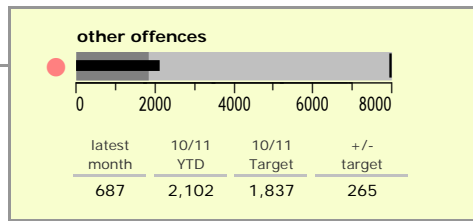

Leicestershire Force Area : crime reduction dashboard 2010/11 : June 2010

national indicators

NI15 : serious violent crime	0.3
NI20 : assault with less serious injury	5.1
● NI16 : serious acquisitive crime	13.6

(Rate per 1,000 population)

top 10 high crime areas

	recorded offences 10/11 YTD
● Cstle-City Centre	978
● Cstle-De Montfort Street	195
Loughborough Centre West	188
Abb-Abbey Park	180
Cstle-De Montfort University	128
Hinckley Town Centre	126
Bleys-Glenfield Hospital	113
Fosse Park	109
Cstle-Victoria Park	105
Coalville Centre	103