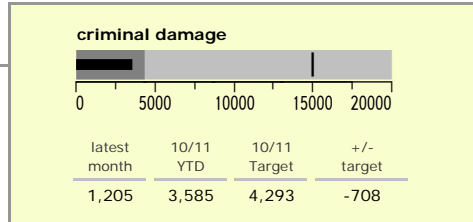

Leicestershire Force Area : crime reduction dashboard 2010/11 : June 2010

national indicators

NI15 : serious violent crime	0.3
NI20 : assault with less serious injury	5.1
● NI16 : serious acquisitive crime	13.6

(Rate per 1,000 population)

top 10 high crime areas

	recorded offences 10/11 YTD
● Cstle-City Centre	978
● Cstle-De Montfort Street	195
Loughborough Centre West	188
Abb-Abbey Park	180
Cstle-De Montfort University	128
Hinckley Town Centre	126
Bleys-Glenfield Hospital	113
Fosse Park	109
Cstle-Victoria Park	105
Coalville Centre	103