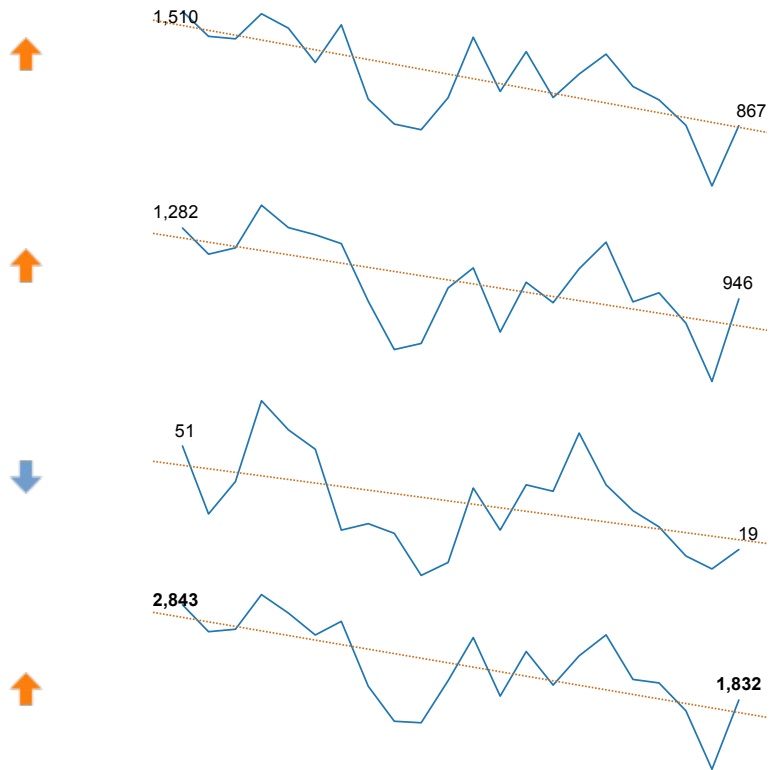

	<u>FY</u> <u>2012/13</u>	<u>Rolling</u> <u>YTD</u>	<u>+/-</u>	
Leicester	11,936	12,129	193	↑
Leicestershire	10,941	11,520	579	↑
Rutland	346	298	-48	↓
Force	23,223	23,947	724	↑

Anti-Social Behaviour Dashboard : January 2014 for Leicestershire Districts