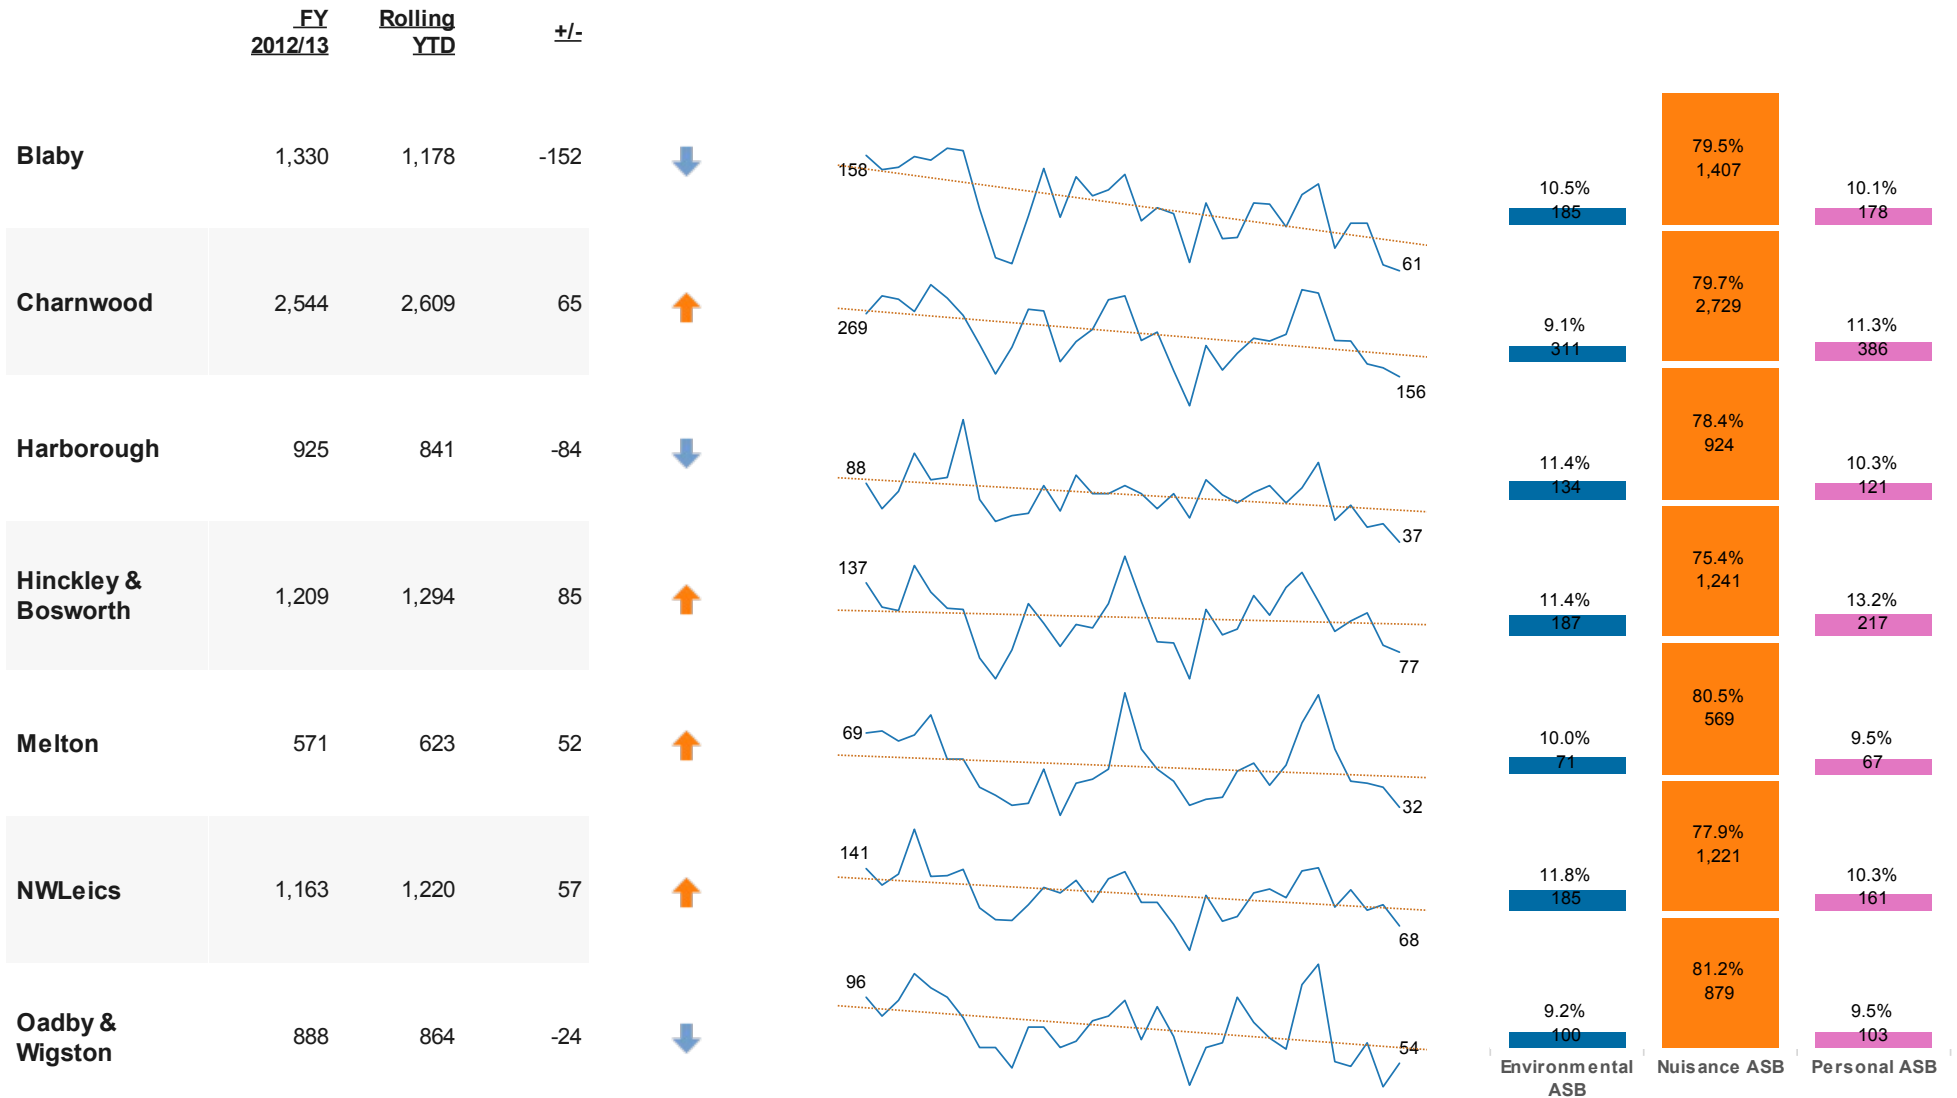

Anti-Social Behaviour Dashboard : January 2014 for Leicestershire Districts

Choose ASB Type

Nuisance ASB

Designed by Karen Earp, Research & Insight Team , Leicestershire County Council,
Contact: karen.earp@leics.gov.uk , 0116 305 7260