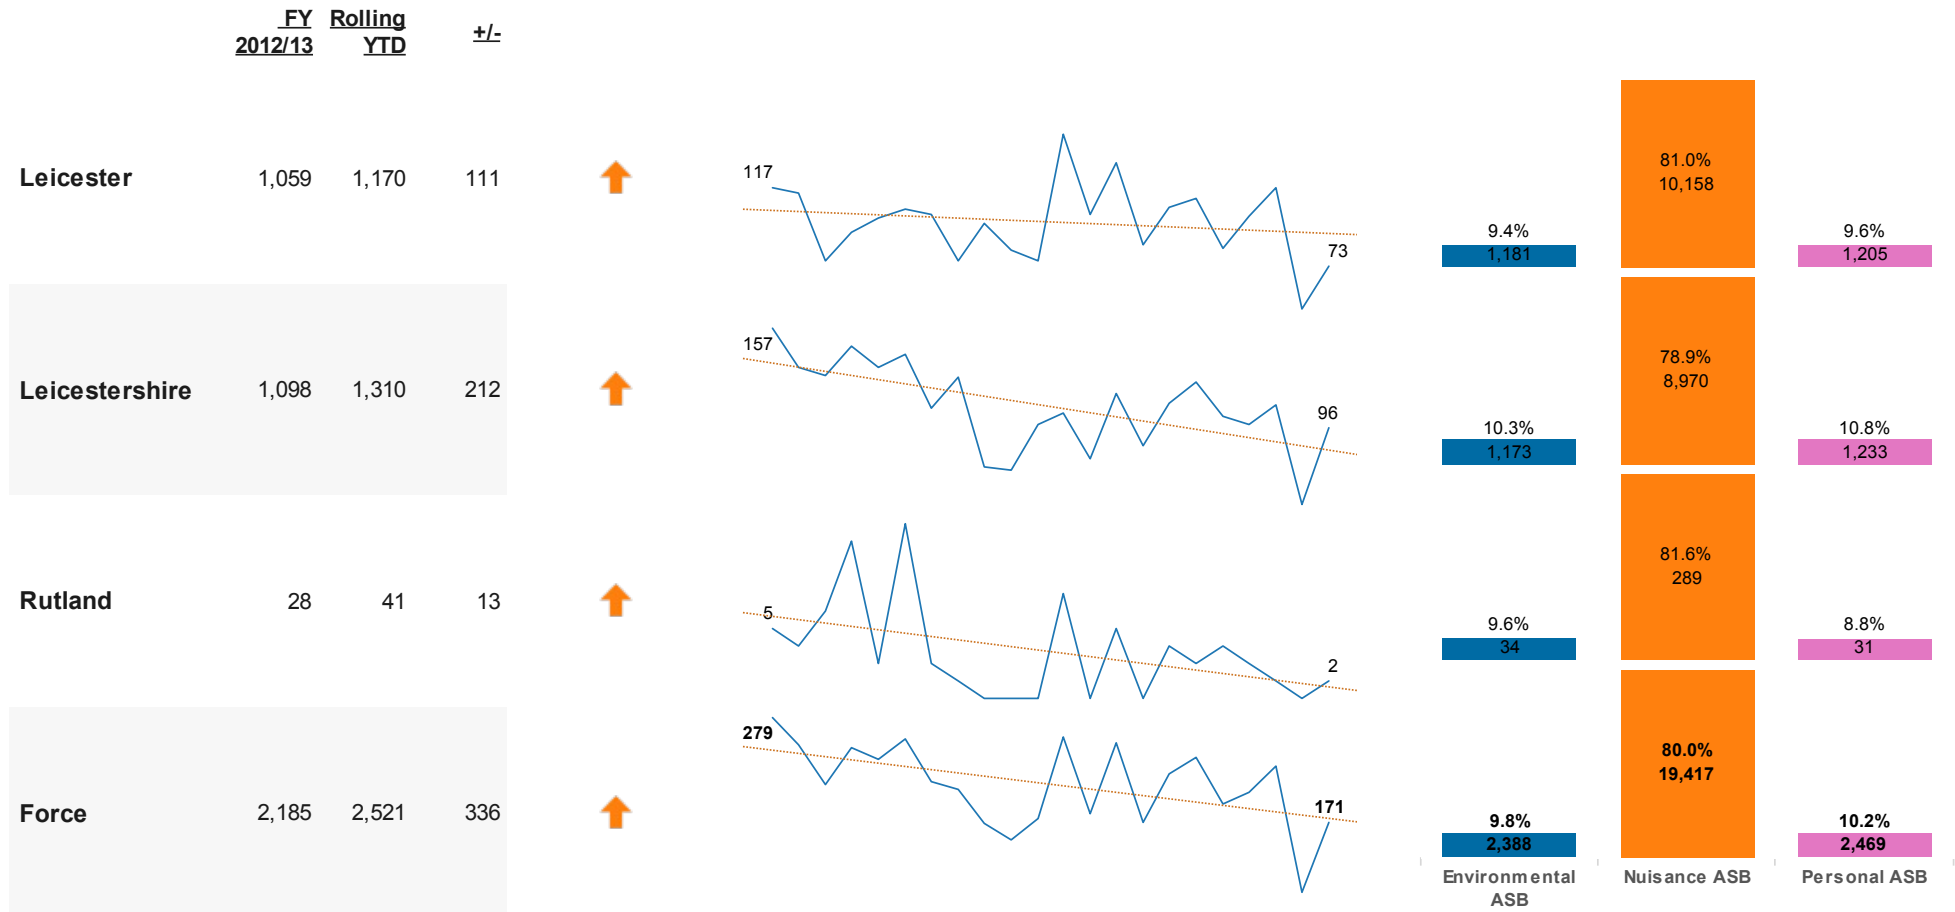

Anti-Social Behaviour Dashboard : January 2014 for Force Area, Leicestershire, Leicester and Rutland

Choose ASB Type

Environmental ASB

Designed by Karen Earp, Research & Insight Team , Leicestershire County Council,
Contact: karen.earp@leics.gov.uk , 0116 305 7260