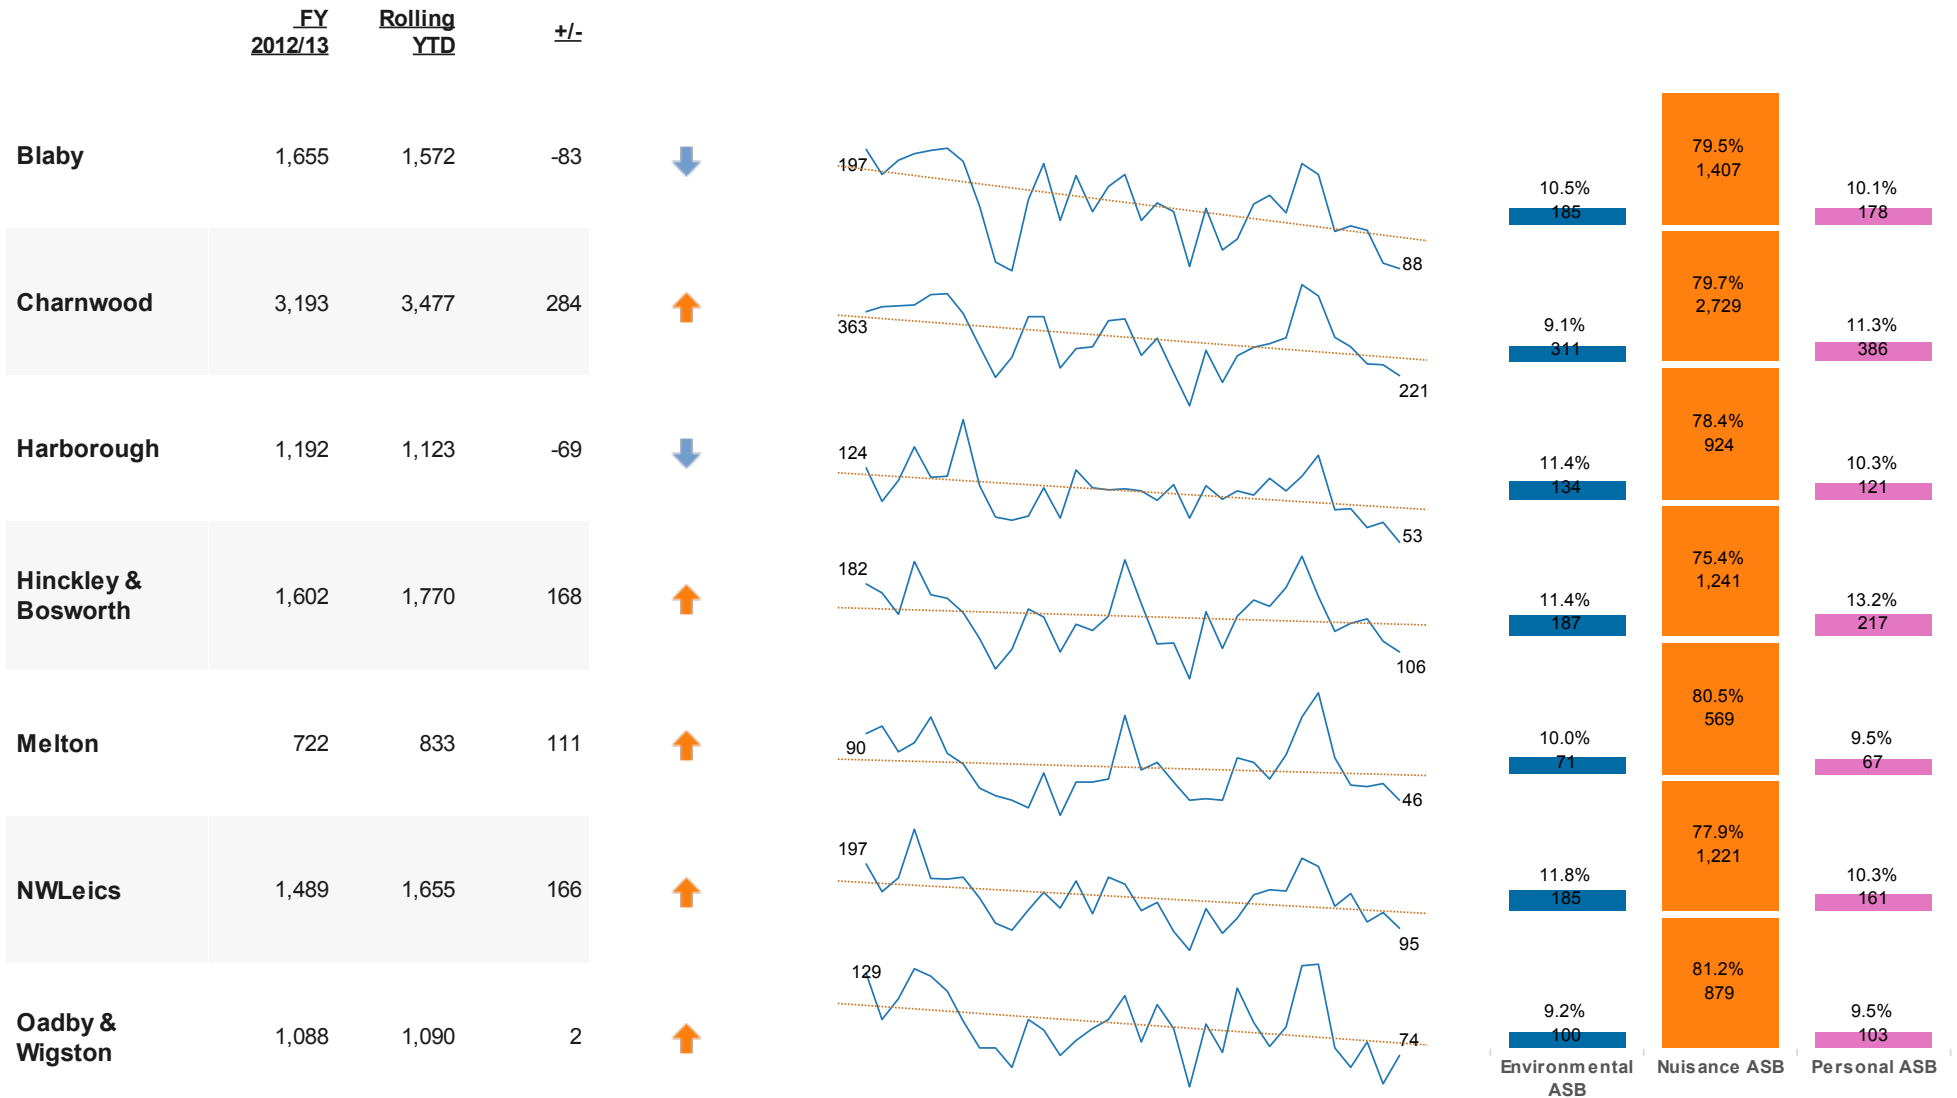

Anti-Social Behaviour Dashboard : January 2014 for Leicestershire Districts

Choose ASB Type

All

Designed by Karen Earp, Research & Insight Team , Leicestershire County Council,
Contact: karen.earp@leics.gov.uk , 0116 305 7260

Anti-Social Behaviour Dashboard : January 2014 for Force Area, Leicestershire, Leicester and Rutland

Choose ASB Type

All

Designed by Karen Earp, Research & Insight Team , Leicestershire County Council,
Contact: karen.earp@leics.gov.uk , 0116 305 7260

	<u>FY</u> <u>2012/13</u>	<u>Rolling</u> <u>YTD</u>	<u>+/-</u>	
Leicester	11,936	12,129	193	↑
Leicestershire	10,941	11,520	579	↑
Rutland	346	298	-48	↓
Force	23,223	23,947	724	↑

Anti-Social Behaviour Dashboard : January 2014 for Leicestershire Districts