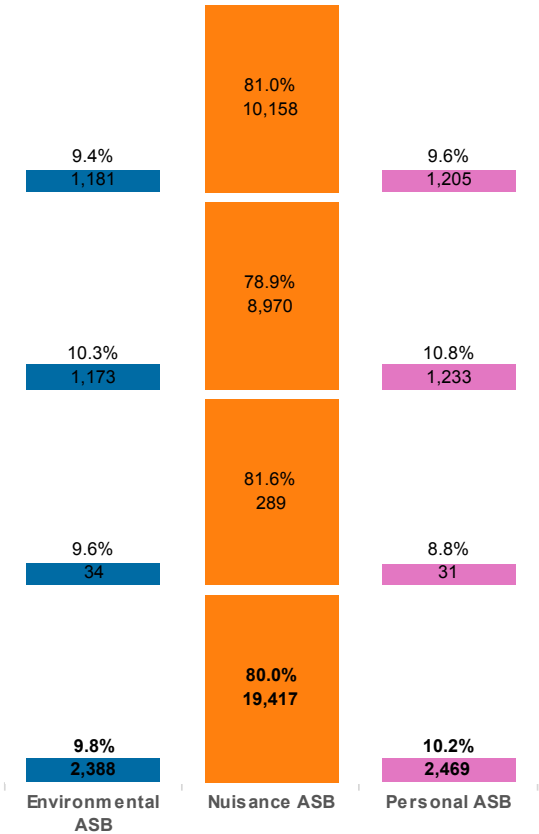

Anti-Social Behaviour Dashboard : January 2014 for Force Area, Leicestershire, Leicester and Rutland

Choose ASB Type

All

Designed by Karen Earp, Research & Insight Team , Leicestershire County Council,
Contact: karen.earp@leics.gov.uk , 0116 305 7260

	<u>FY</u> <u>2012/13</u>	<u>Rolling</u> <u>YTD</u>	<u>+/-</u>	
Leicester	11,936	12,129	193	↑
Leicestershire	10,941	11,520	579	↑
Rutland	346	298	-48	↓
Force	23,223	23,947	724	↑