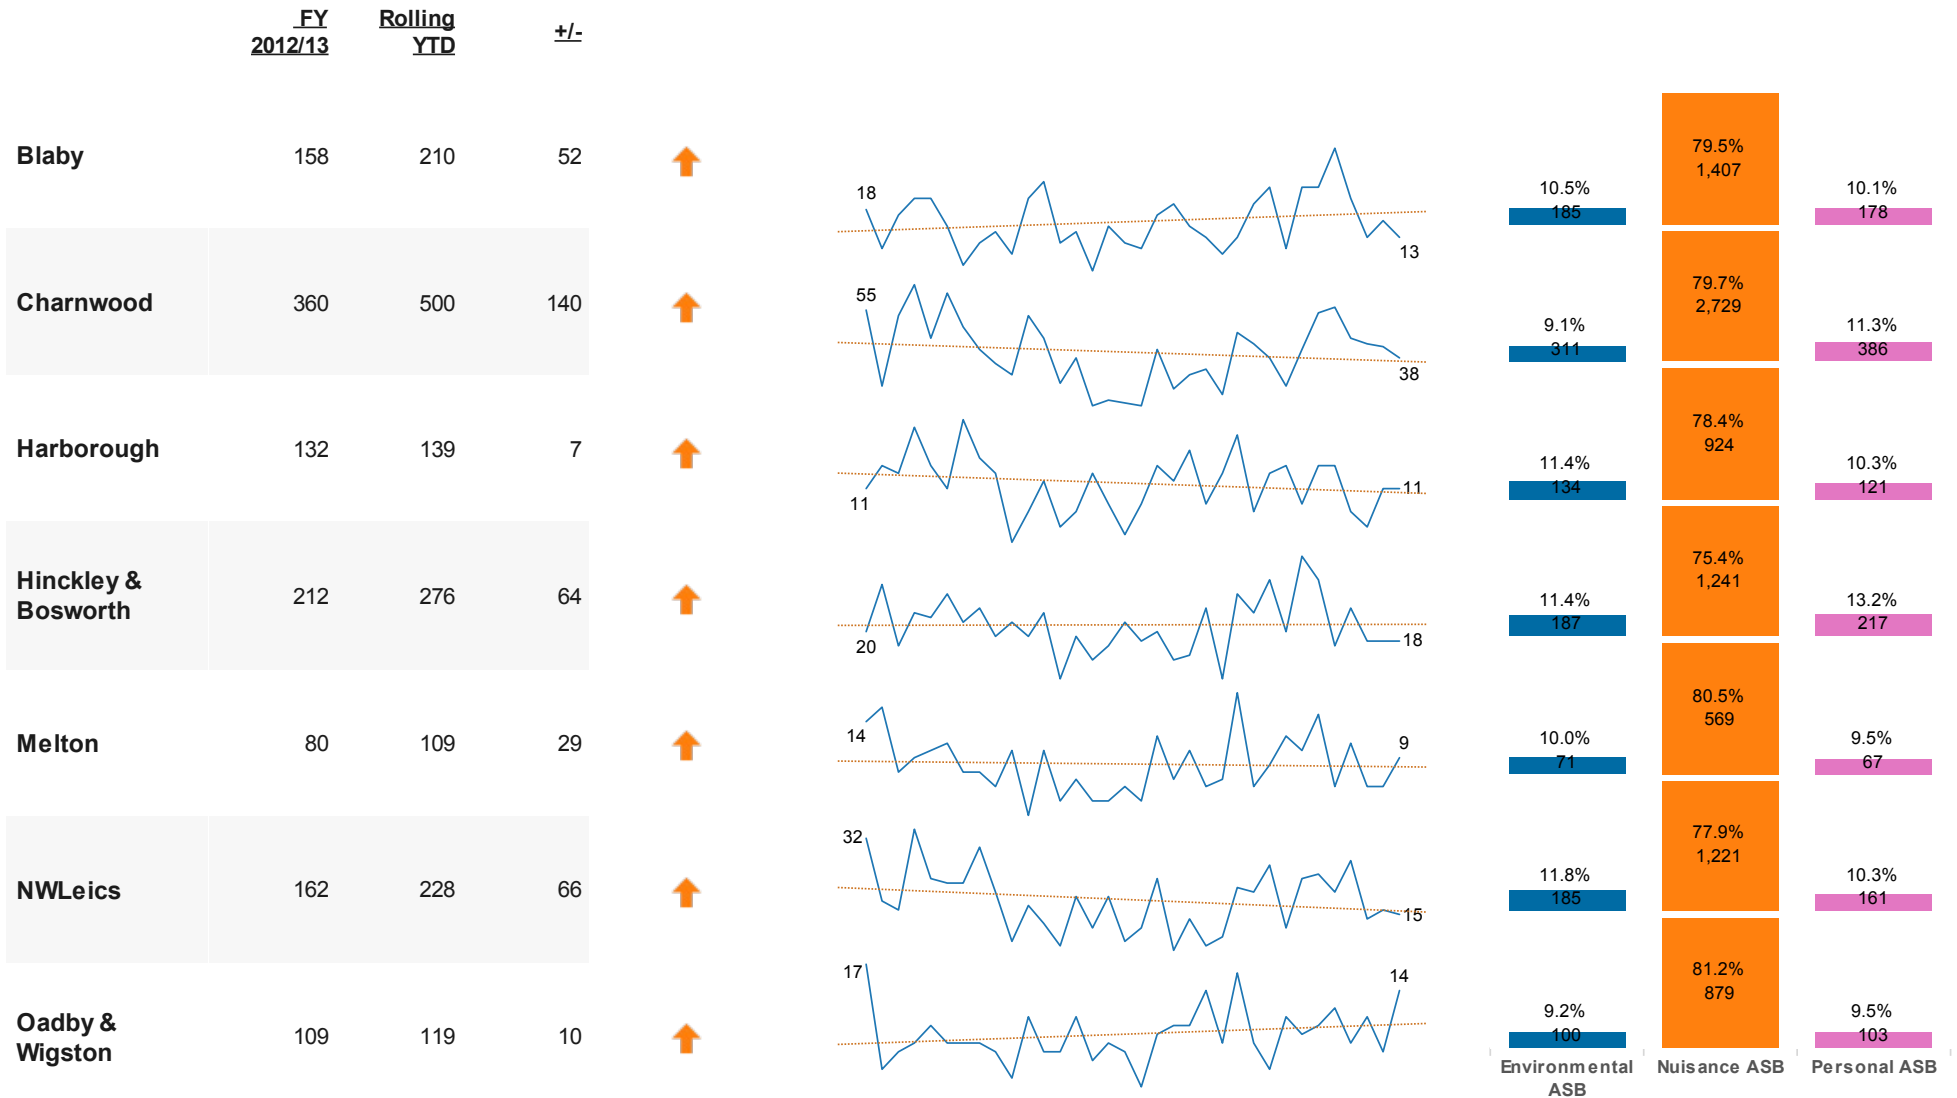

Anti-Social Behaviour Dashboard : January 2014 for Leicestershire Districts

Choose ASB Type

Personal ASB

Designed by Karen Earp, Research & Insight Team , Leicestershire County Council,
Contact: karen.earp@leics.gov.uk , 0116 305 7260