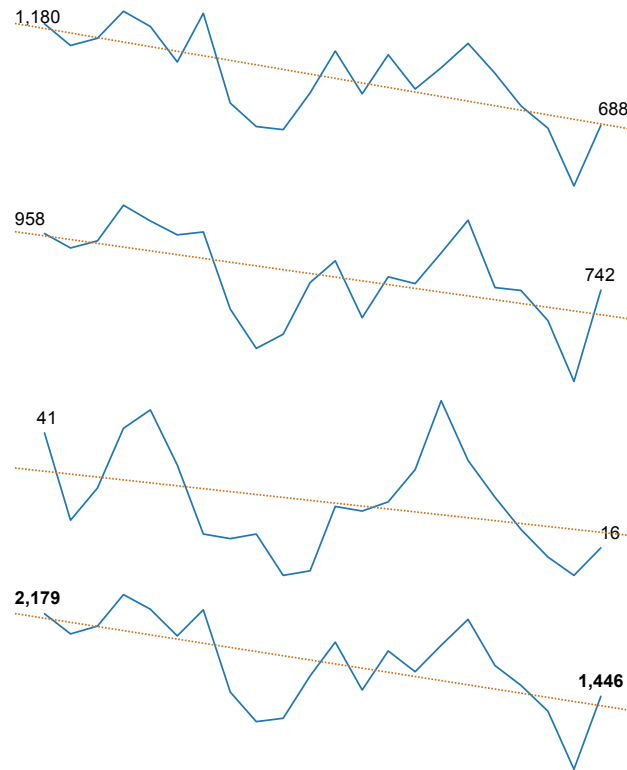

Anti-Social Behaviour Dashboard : January 2014 for Force Area, Leicestershire, Leicester and Rutland

Choose ASB Type

Nuisance ASB

Designed by Karen Earp, Research & Insight Team , Leicestershire County Council,
Contact: karen.earp@leics.gov.uk , 0116 305 7260

	<u>FY</u> <u>2012/13</u>	<u>Rolling</u> <u>YTD</u>	<u>+/-</u>
Leicester	9,654	9,463	-191
Leicestershire	8,630	8,629	-1
Rutland	287	226	-61
Force	18,571	18,318	-253