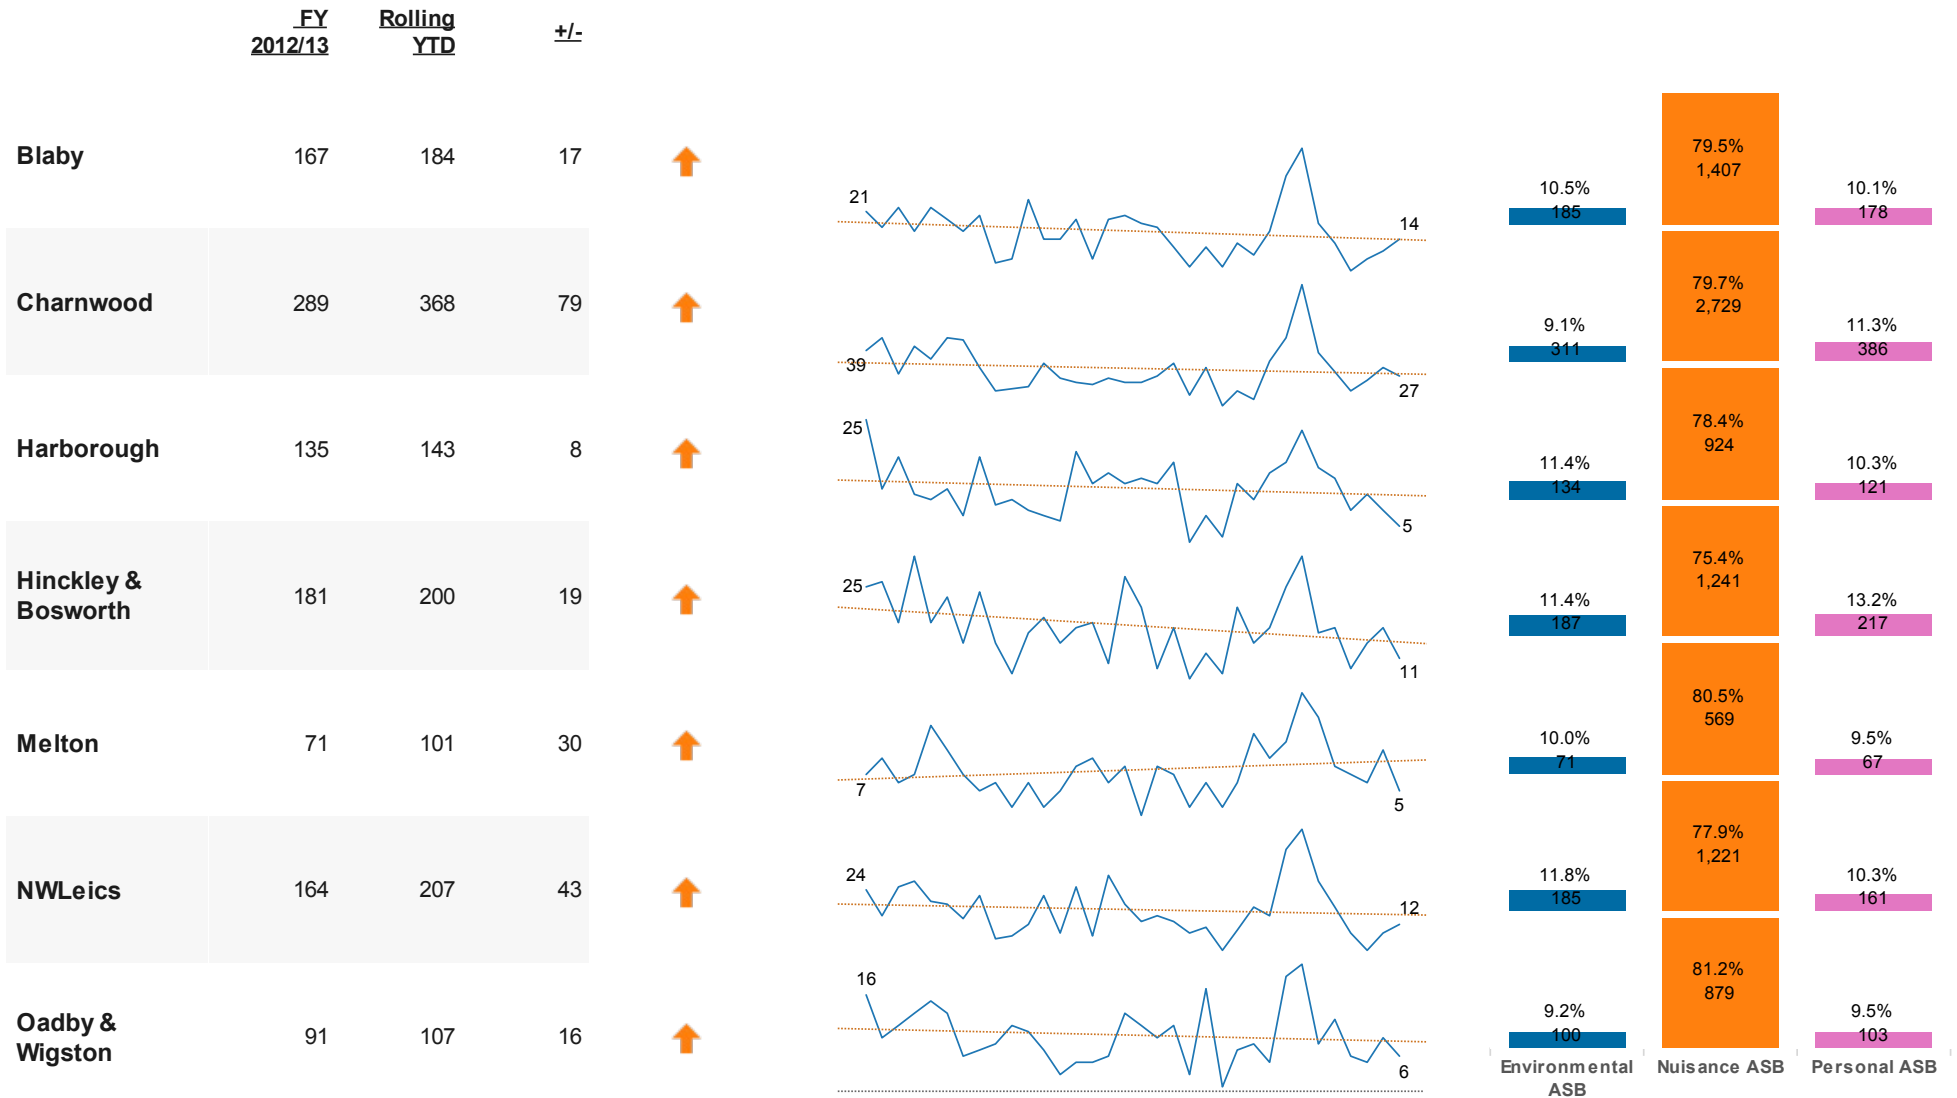

Anti-Social Behaviour Dashboard : January 2014 for Leicestershire Districts

Choose ASB Type

Environmental ASB

Designed by Karen Earp, Research & Insight Team , Leicestershire County Council,
Contact: karen.earp@leics.gov.uk , 0116 305 7260