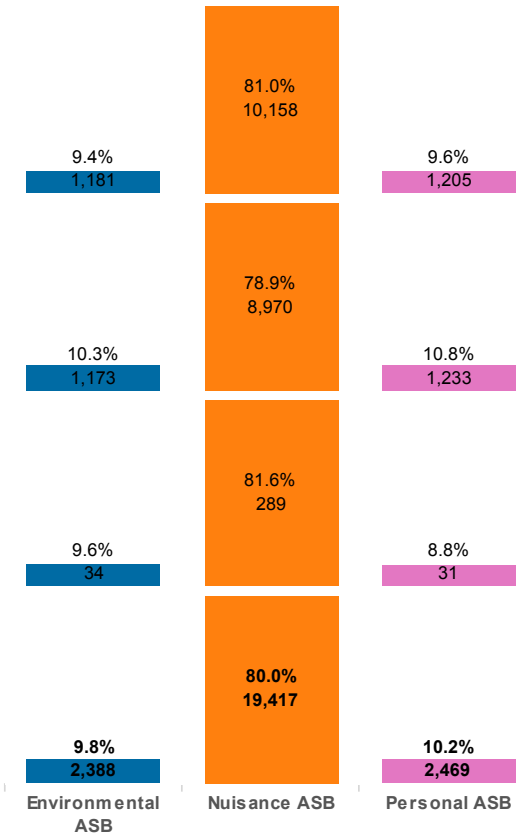

Choose ASB Type

Nuisance ASB

Designed by Karen Earp, Research & Insight Team , Leicestershire County Council,
Contact: karen.earp@leics.gov.uk , 0116 305 7260

Anti-Social Behaviour Dashboard : January 2014 for Force Area, Leicestershire, Leicester and Rutland

Choose ASB Type

Nuisance ASB

Designed by Karen Earp, Research & Insight Team , Leicestershire County Council,
Contact: karen.earp@leics.gov.uk , 0116 305 7260

	<u>FY</u> <u>2012/13</u>	<u>Rolling</u> <u>YTD</u>	<u>+/-</u>
Leicester	9,654	9,463	-191
Leicestershire	8,630	8,629	-1
Rutland	287	226	-61
Force	18,571	18,318	-253