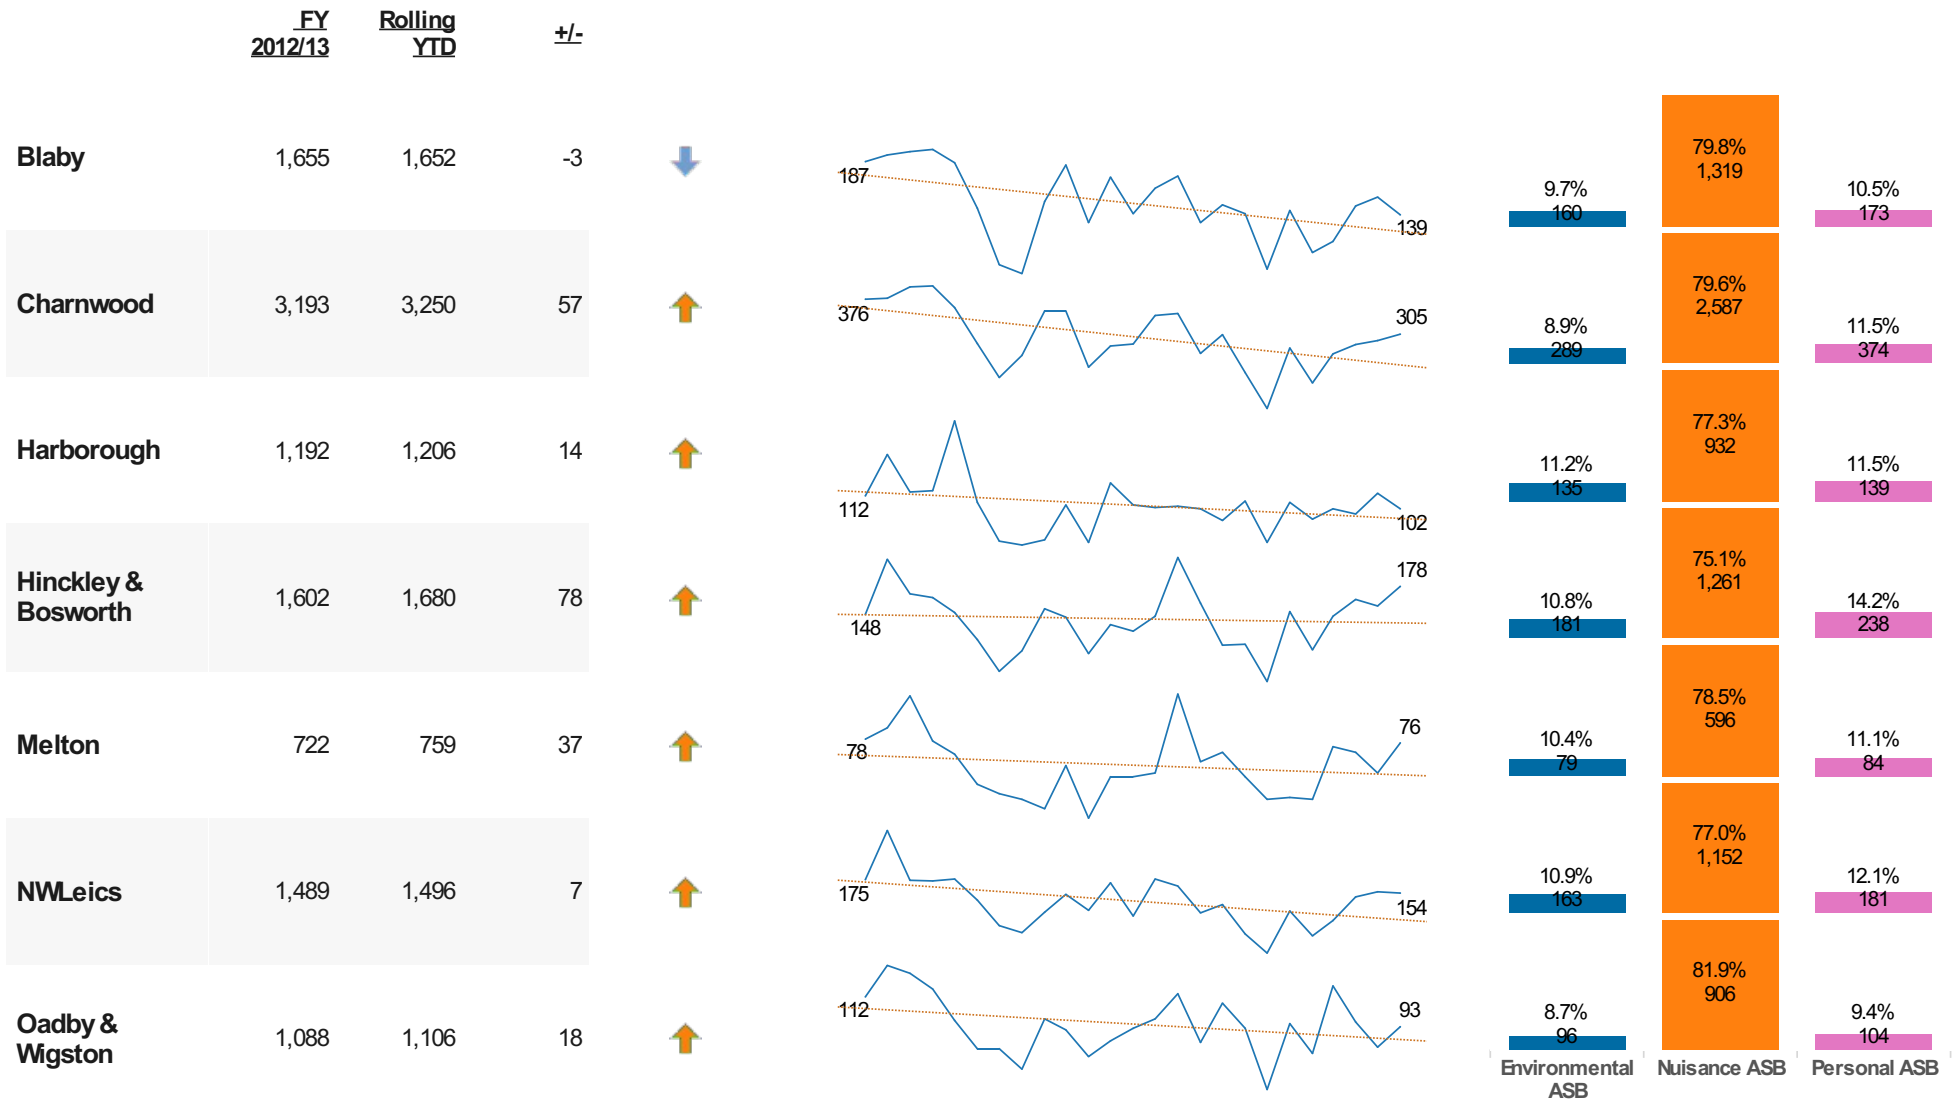

Anti-Social Behaviour Dashboard : May 2013 for Leicestershire Districts

Choose ASB Type

All

Designed by Karen Earp, Research & Insight Team , Leicestershire County Council,
Contact: karen.earp@leics.gov.uk , 0116 305 7260

Anti-Social Behaviour Dashboard : May 2013

for Force Area, Leicestershire, Leicester and Rutland

Choose ASB Type

All

Designed by Karen Earp, Research & Insight Team , Leicestershire County Council,
Contact: karen.earp@leics.gov.uk , 0116 305 7260