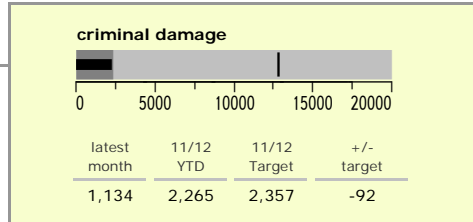

Leicestershire Force Area : crime reduction dashboard 2011/12 : May 2011

national indicators

- NI15 : serious violent crime 0.40
- NI20 : assault with less serious injury 4.82
- NI16 : serious acquisitive crime 11.77

(Rate per 1,000 population)

top 10 high crime areas

Area	recorded offences 11/12 YTD
● Cstle-City Centre	984
● Abb-Abbey Park	137
● Cstle-De Monffort University	130
● Cstle-De Montfort Street	122
● Loughborough Centre West	120
● Fosse Park	107
● Bleys-Glenfield Hospital	104
● Cstle-Victoria Park	91
● Loughborough Toothill Road	91
● Hinckley Town Centre	88