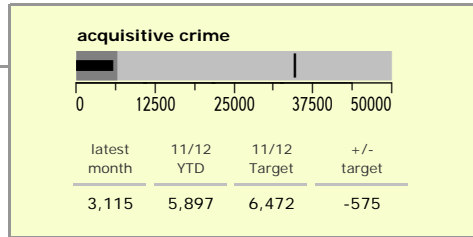

Leicestershire Force Area : crime reduction dashboard 2011/12 : May 2011

national indicators

- NI15 : serious violent crime 0.40
- NI20 : assault with less serious injury 4.82
- NI16 : serious acquisitive crime 11.77

(Rate per 1,000 population)

top 10 high crime areas

Area	recorded offences 11/12 YTD
● Cstle-City Centre	984
● Abb-Abbey Park	137
● Cstle-De Monffort University	130
● Cstle-De Montfort Street	122
● Loughborough Centre West	120
● Fosse Park	107
● Bleys-Glenfield Hospital	104
● Cstle-Victoria Park	91
● Loughborough Toothill Road	91
● Hinckley Town Centre	88