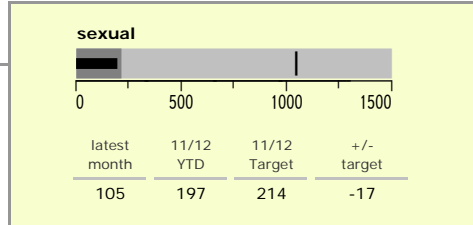

Leicestershire Force Area : crime reduction dashboard 2011/12 : May 2011

national indicators

- NI15 : serious violent crime 0.40
- NI20 : assault with less serious injury 4.82
- NI16 : serious acquisitive crime 11.77

(Rate per 1,000 population)

top 10 high crime areas

Area	recorded offences 11/12 YTD
● Cstle-City Centre	984
● Abb-Abbey Park	137
● Cstle-De Monffort University	130
● Cstle-De Montfort Street	122
● Loughborough Centre West	120
● Fosse Park	107
● Bleys-Glenfield Hospital	104
● Cstle-Victoria Park	91
● Loughborough Toothill Road	91
● Hinckley Town Centre	88