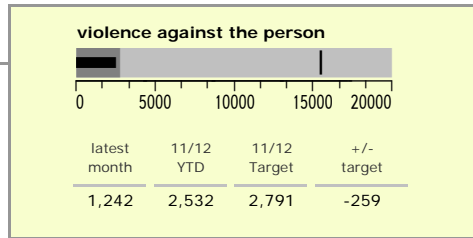

Leicestershire Force Area : crime reduction dashboard 2011/12 : May 2011

national indicators

- NI15 : serious violent crime 0.40
- NI20 : assault with less serious injury 4.82
- NI16 : serious acquisitive crime 11.77

(Rate per 1,000 population)

top 10 high crime areas

Area	recorded offences 11/12 YTD
● Cstle-City Centre	984
● Abb-Abbey Park	137
● Cstle-De Monffort University	130
● Cstle-De Montfort Street	122
● Loughborough Centre West	120
● Fosse Park	107
● Bleys-Glenfield Hospital	104
● Cstle-Victoria Park	91
● Loughborough Toothill Road	91
● Hinckley Town Centre	88