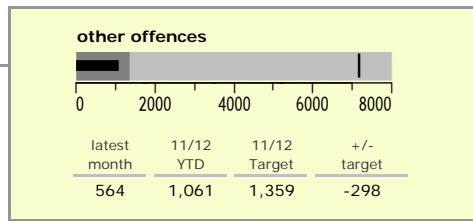

Leicestershire Force Area : crime reduction dashboard 2011/12 : May 2011

national indicators

- NI15 : serious violent crime 0.40
- NI20 : assault with less serious injury 4.82
- NI16 : serious acquisitive crime 11.77

(Rate per 1,000 population)

top 10 high crime areas

Area	recorded offences 11/12 YTD
● Cstle-City Centre	984
● Abb-Abbey Park	137
● Cstle-De Monffort University	130
● Cstle-De Montfort Street	122
● Loughborough Centre West	120
● Fosse Park	107
● Bleys-Glenfield Hospital	104
● Cstle-Victoria Park	91
● Loughborough Toothill Road	91
● Hinckley Town Centre	88