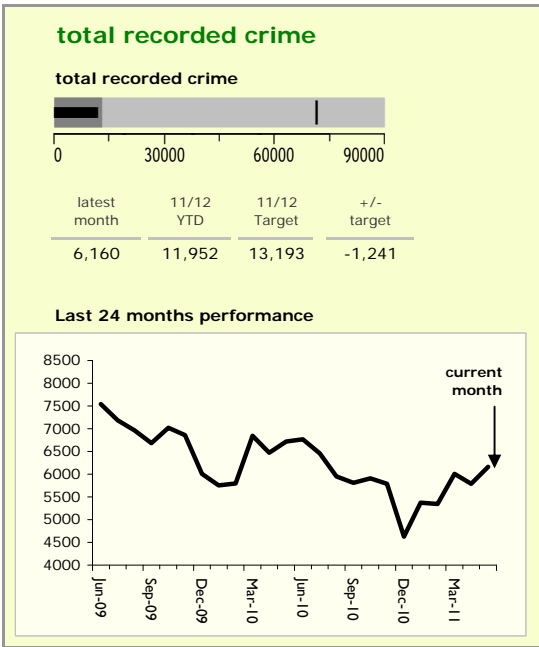

Leicestershire Force Area : crime reduction dashboard 2011/12 : May 2011

national indicators

- NI15 : serious violent crime 0.40
- NI20 : assault with less serious injury 4.82
- NI16 : serious acquisitive crime 11.77

(Rate per 1,000 population)

top 10 high crime areas

Area	recorded offences 11/12 YTD
● Cstle-City Centre	984
● Abb-Abbey Park	137
● Cstle-De Monffort University	130
● Cstle-De Montfort Street	122
● Loughborough Centre West	120
● Fosse Park	107
● Bleys-Glenfield Hospital	104
● Cstle-Victoria Park	91
● Loughborough Toothill Road	91
● Hinckley Town Centre	88

key

- over target by 25% or less
- more than 25% over target