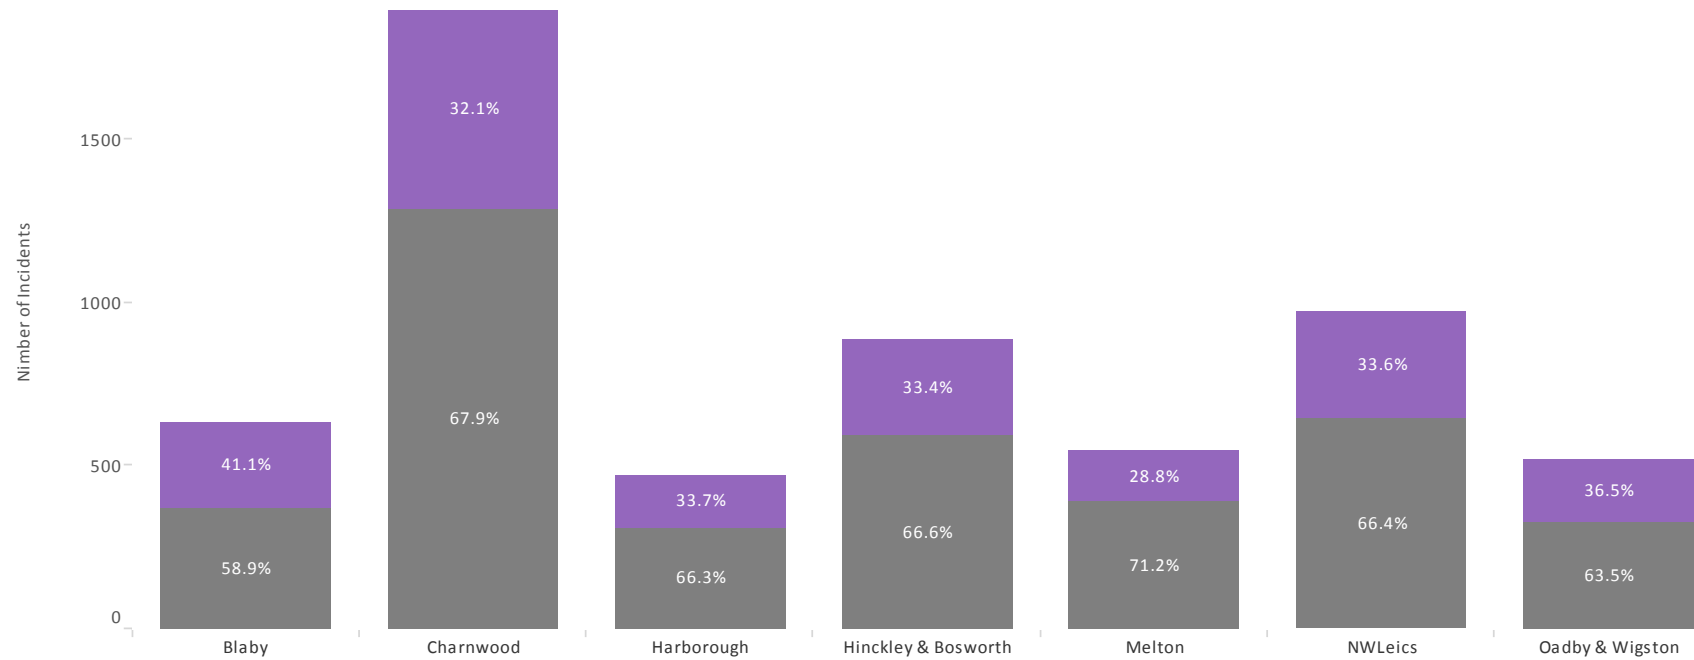

Two year trend chart

Domestic Abuse Dashboard: YTD Quarter 4 2013/14

Split of Domestic and Non-domestic Offences: All Recorded Offences in Leicestershire County and Districts..

Select Recorded Offence

All Recorded Offences

Split of Domestic and Non Domestic Recorded Offences

- Domestic
- Non Domestic

Domestic Abuse Dashboard: YTD Quarter 4 2013/14

Split of Domestic and Non-domestic Offences: Total Violence against the person (VAP) in Leicestershire County and Districts..

Select Recorded Offence

Total Violence against the person (VAP)

Split of Domestic and Non Domestic Recorded Offences

- Domestic
- Non Domestic

Domestic Abuse Dashboard: YTD Quarter 4 2013/14

Split of recorded and non-recorded domestic incidents in Leicestershire County and Districts