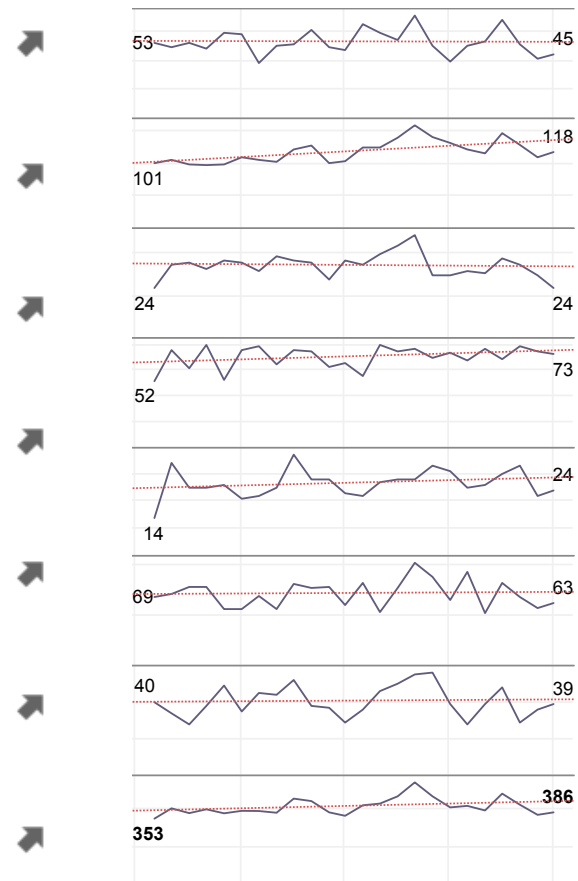

Domestic Abuse Dashboard: YTD Quarter 4 2013/14

Non-recordable Incidents in Leicestershire County and Districts

Choose Category
Non-recordable Incidents

Designed by Karen Earp: Produced by the Research and Insight Team, Leicestershire County Council
Data Source: Leicestershire Police CIS (Provided by the Performance Review team)
Contact: karen.earp@leics.gov.uk, 0116 305 7260

Number of recorded incidents by Quarter and YTD

	FY 2013					FY 2014					YTD % Change
	Q1	Q2	Q3	Q4	YTD	Q1	Q2	Q3	Q4	YTD	
Blaby	156	168	142	160	626	181	163	174	139	657	22.5%
Charnwood	306	307	331	333	1,277	390	432	385	357	1,564	2.0%
Harborough	95	106	108	101	410	119	109	101	89	418	6.1%
Hinckley & Bosworth	190	209	220	204	823	211	221	214	227	873	6.8%
Melton	73	72	84	79	308	77	92	81	79	329	6.3%
NWLeics	220	193	209	218	840	215	258	230	190	893	6.8%
Oadby & Wigston	102	122	141	104	469	132	150	115	104	501	6.8%
Leicestershire	1,142	1,177	1,235	1,199	4,753	1,325	1,425	1,300	1,185	5,235	10.1%

Two year trend chart