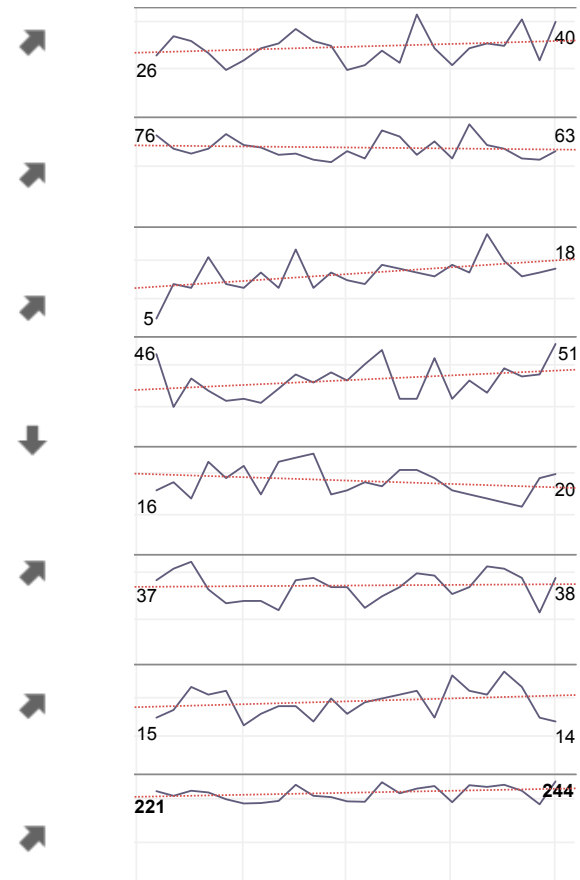

Domestic Abuse Dashboard: YTD Quarter 4 2013/14

Recorded Offences in Leicestershire County and Districts

Choose Category
Recorded Offences

Designed by Karen Earp: Produced by the Research and Insight Team, Leicestershire County Council
Data Source: Leicestershire Police CIS (Provided by the Performance Review team)
Contact: karen.earp@leics.gov.uk, 0116 305 7260

Number of recorded incidents by Quarter and YTD

	FY 2013					FY 2014					YTD % Change
	Q1	Q2	Q3	Q4	YTD	Q1	Q2	Q3	Q4	YTD	
Blaby	92	71	97	82	342	73	94	90	105	362	2.8%
Charnwood	202	210	187	173	772	212	188	218	176	794	22.5%
Harborough	32	48	53	45	178	51	52	64	51	218	17.0%
Hinckley & Bosworth	100	75	87	102	364	113	92	99	122	426	-10.9%
Melton	48	64	62	56	230	56	56	42	51	205	2.5%
NWLeics	124	88	89	106	407	89	110	119	99	417	15.0%
Oadby & Wigston	55	56	52	50	213	60	63	70	52	245	6.4%
Leicestershire	653	612	627	614	2,506	654	655	702	656	2,667	

Two year trend chart