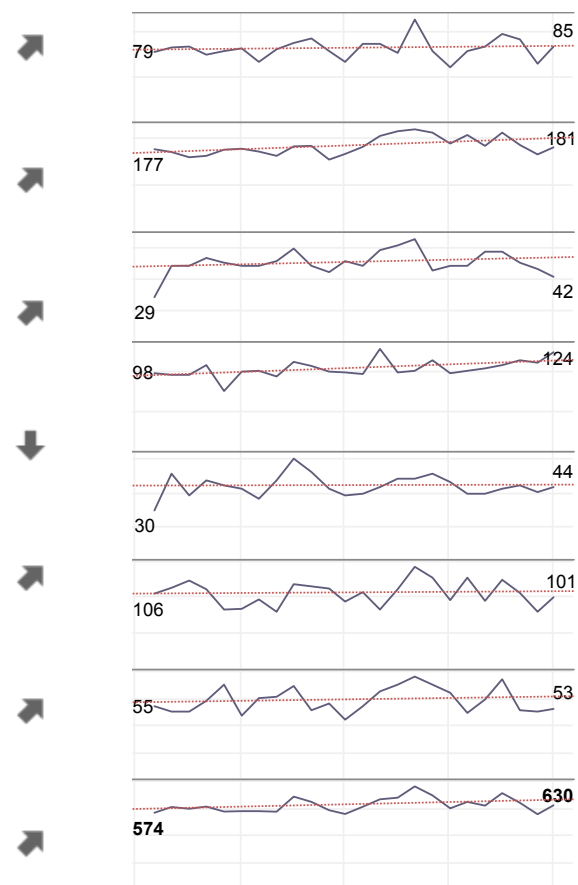

Domestic Abuse Dashboard: YTD Quarter 4 2013/14

All Offences and Incidents in Leicestershire County and Districts

Choose Category
All Offences and Incidents

Designed by Karen Earp: Produced by the Research and Insight Team, Leicestershire County Council
Data Source: Leicestershire Police CIS (Provided by the Performance Review team)
Contact: karen.earp@leics.gov.uk, 0116 305 7260

Number of recorded incidents by Quarter and YTD

	FY 2013					FY 2014					YTD % Change
	Q1	Q2	Q3	Q4	YTD	Q1	Q2	Q3	Q4	YTD	
Blaby	248	239	239	242	968	254	257	264	244	1,019	15.1%
Charnwood	508	517	518	506	2,049	602	620	603	533	2,358	8.2%
Harborough	127	154	161	146	588	170	161	165	140	636	9.4%
Hinckley & Bosworth	290	284	307	306	1,187	324	313	313	349	1,299	-0.7%
Melton	121	136	146	135	538	133	148	123	130	534	5.1%
NWLeics	344	281	298	324	1,247	304	368	349	289	1,310	9.4%
Oadby & Wigston	157	178	193	154	682	192	213	185	156	746	9.4%
Leicestershire	1,795	1,789	1,862	1,813	7,259	1,979	2,080	2,002	1,841	7,902	8.9%

Two year trend chart