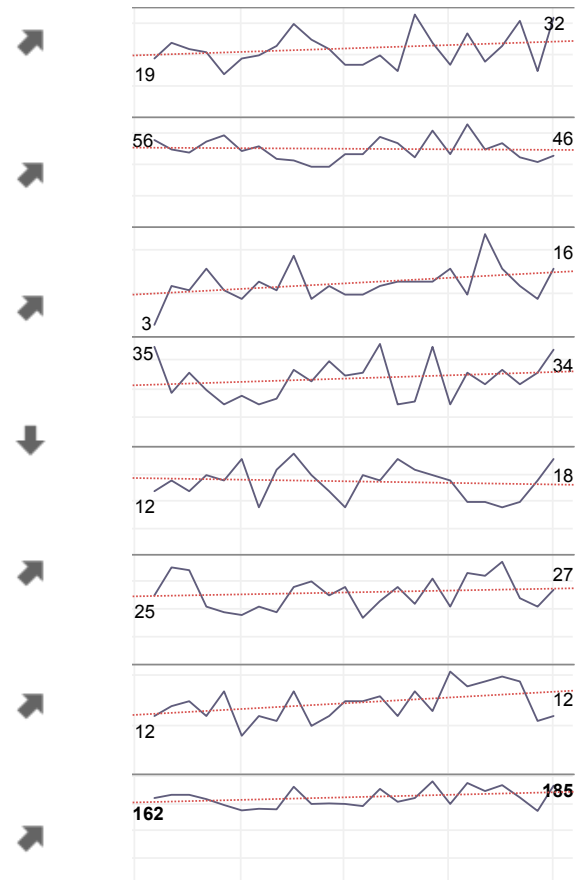

Domestic Abuse Dashboard: YTD Quarter 4 2013/14

Recorded Offences: Total Violence Against The Person (VAP) in Leicestershire County and Districts

Choose Category

Recorded Offences: Total Violence Against The Person (VAP)

Designed by Karen Earp: Produced by the Research and Insight Team, Leicestershire County Council
Data Source: Leicestershire Police CIS (Provided by the Performance Review team)
Contact: karen.earp@leics.gov.uk, 0116 305 7260

Number of recorded incidents by Quarter and YTD

	FY 2013					FY 2014					YTD % Change
	Q1	Q2	Q3	Q4	YTD	Q1	Q2	Q3	Q4	YTD	
Blaby	65	54	73	64	256	52	74	68	78	272	6.0%
Charnwood	154	163	139	125	581	159	154	170	133	616	20.6%
Harborough	26	36	43	31	136	35	42	50	37	164	11.1%
Hinckley & Bosworth	80	53	59	78	270	77	66	75	82	300	-1.2%
Melton	38	47	44	36	165	47	45	29	42	163	4.3%
NWLeics	94	58	68	83	303	68	74	102	72	316	24.5%
Oadby & Wigston	41	37	40	37	155	43	51	57	42	193	8.5%
Leicestershire	498	448	466	454	1,866	481	506	551	486	2,024	

Two year trend chart