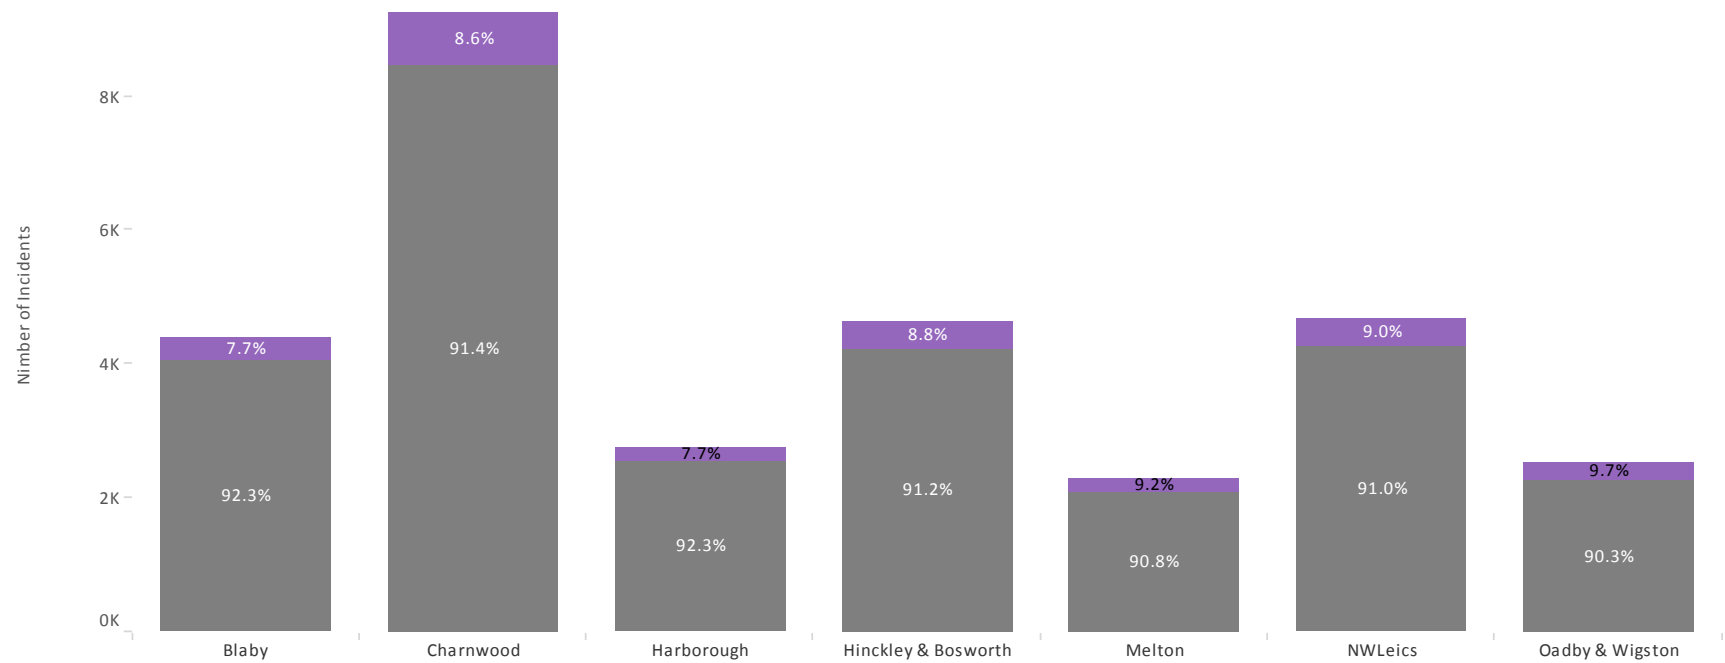

Number of recorded incidents by Quarter and YTD

	FY 2013					FY 2014					YTD % Change
	Q1	Q2	Q3	Q4	YTD	Q1	Q2	Q3	Q4	YTD	
Blaby	65	54	73	64	256	52	74	68	78	272	6.0%
Charnwood	154	163	139	125	581	159	154	170	133	616	20.6%
Harborough	26	36	43	31	136	35	42	50	37	164	11.1%
Hinckley & Bosworth	80	53	59	78	270	77	66	75	82	300	-1.2%
Melton	38	47	44	36	165	47	45	29	42	163	4.3%
NWLeics	94	58	68	83	303	68	74	102	72	316	24.5%
Oadby & Wigston	41	37	40	37	155	43	51	57	42	193	8.5%
Leicestershire	498	448	466	454	1,866	481	506	551	486	2,024	

Two year trend chart

Domestic Abuse Dashboard: YTD Quarter 4 2013/14

Split of Domestic and Non-domestic Offences: All Recorded Offences in Leicestershire County and Districts..

Select Recorded Offence

All Recorded Offences

Split of Domestic and Non Domestic Recorded Offences

- Domestic
- Non Domestic

Domestic Abuse Dashboard: YTD Quarter 4 2013/14

Split of Domestic and Non-domestic Offences: Total Violence against the person (VAP) in Leicestershire County and Districts..