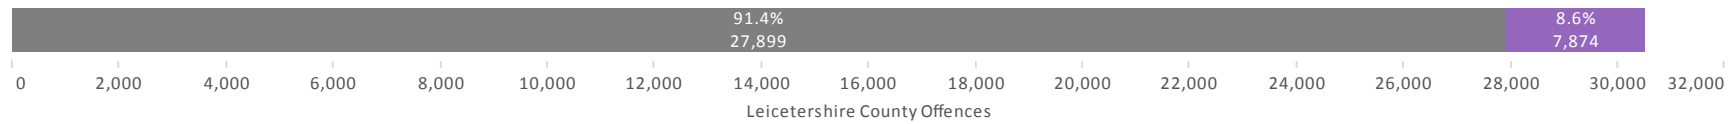

Domestic Abuse Dashboard: YTD Quarter 4 2013/14

Split of Domestic and Non-domestic Offences: All Recorded Offences in Leicestershire County and Districts..

Select Recorded Offence

All Recorded Offences

Split of Domestic and Non Domestic Recorded Offences

- Domestic
- Non Domestic